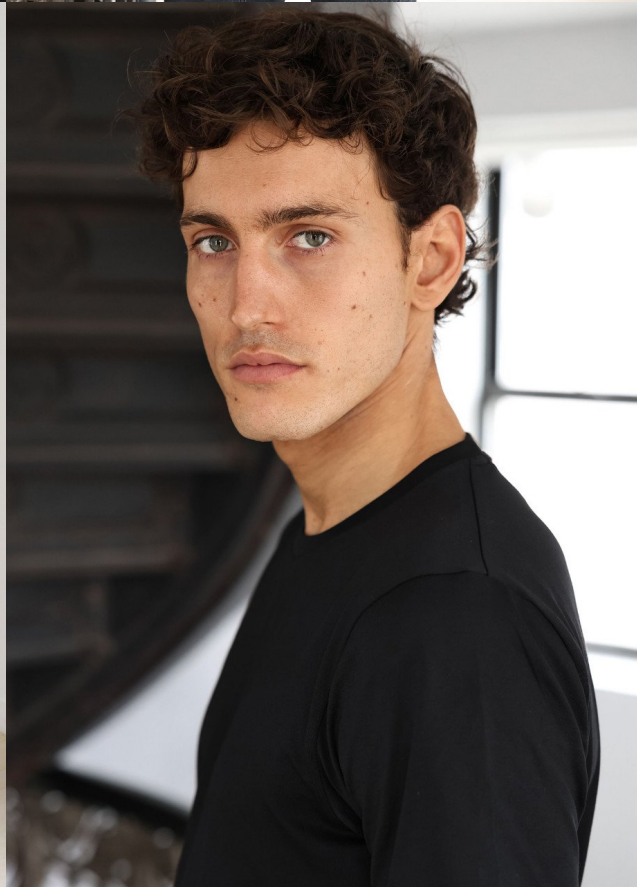

kult
GERMANY

ANTE PADOVAN

HEIGHT 188 | CHEST 95 | WAIST 79 | HIPS 95 | HAIR BROWN | EYES GREEN | SHOES 44 1/2 | SUIT 48

@antepadovan