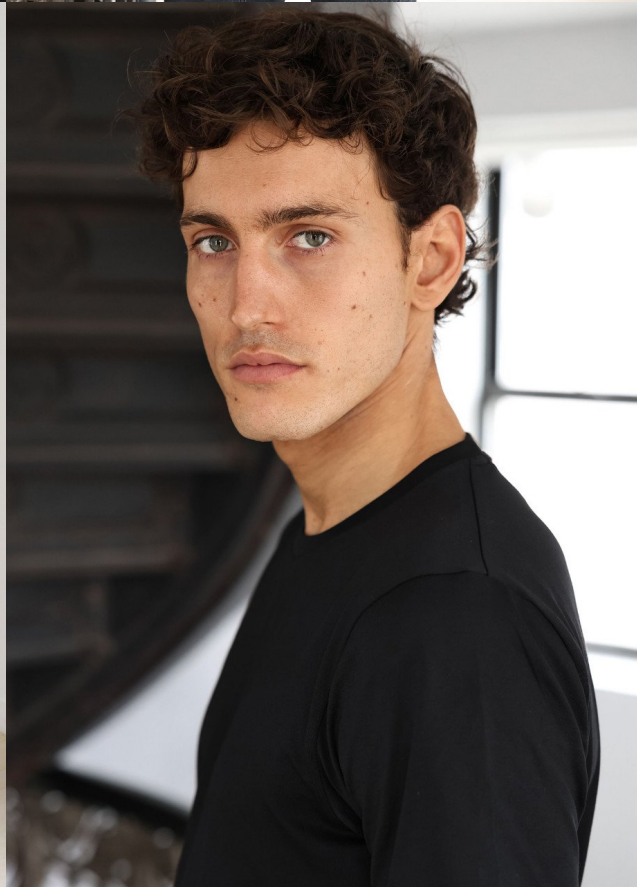

kult
GERMANY

ANTE PADOVAN

HEIGHT 188 | CHEST 96 | WAIST 81 | HIPS 98 | HAIR BROWN | EYES GREEN | SHOES 44 1/2 | SUIT 48

@antepadovan