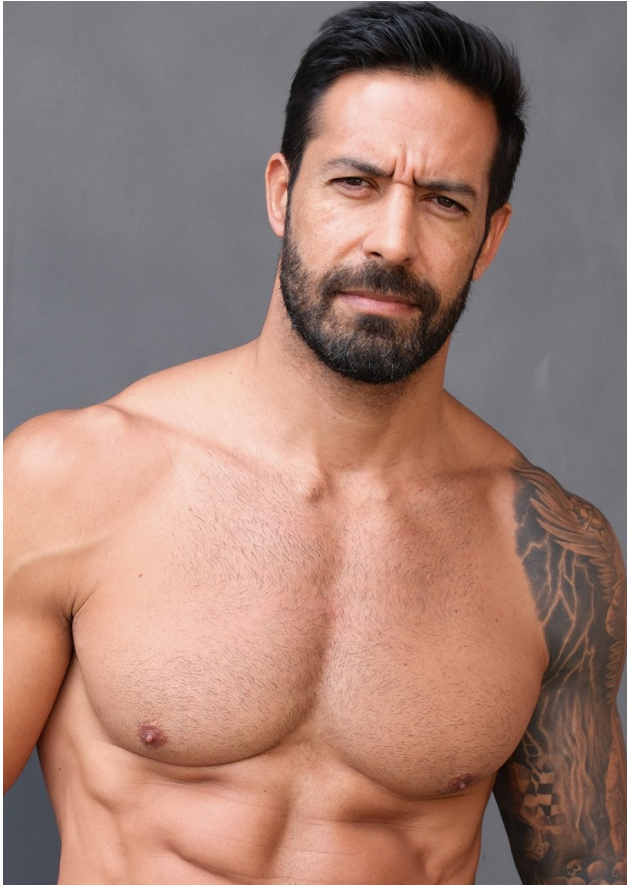

kult
GERMANY

BETO MALFACINI

HEIGHT 188 | CHEST 106 | WAIST 91 | HIPS 106 | HAIR DARK BROWN | EYES BROWN | SHOES 44

@betomalfacini