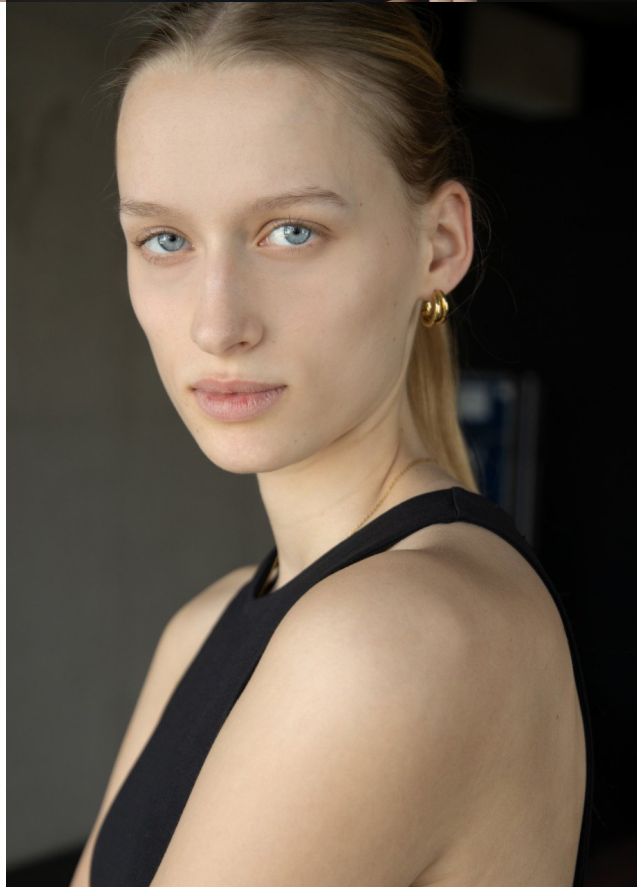

kult
GERMANY

ENYA

HEIGHT 176 | BUST 79 | WAIST 60 | HIPS 90 | HAIR BLOND | EYES BLUE | SHOES 39 | DRESS 36

@ enya_sz