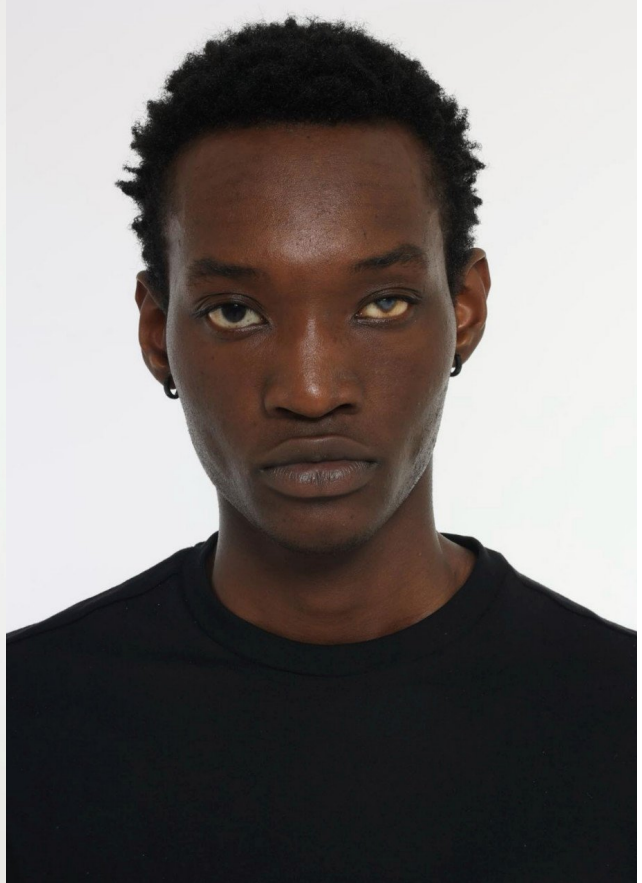

kult
GERMANY

KOBE BOATENG

HEIGHT 188 | CHEST 88 | WAIST 74 | HIPS 88 | HAIR BLACK | EYES BROWN | SHOES 44 | SUIT 48