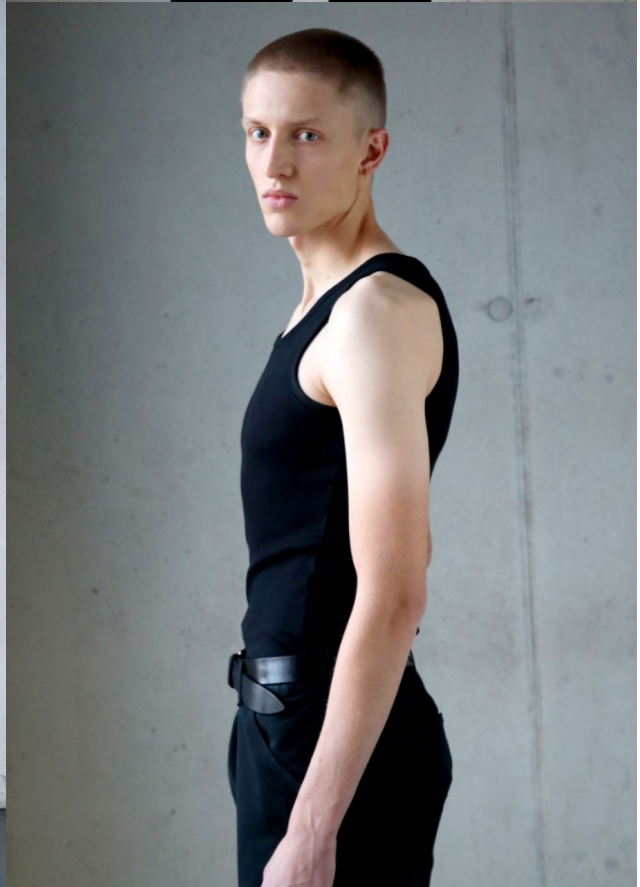

kult
GERMANY

MAX WEINHOLD

HEIGHT 188 | CHEST 90 | WAIST 71 | HIPS 93 | HAIR BLOND | EYES BLUE | SHOES 45 | SUIT 48

@max_weinhold