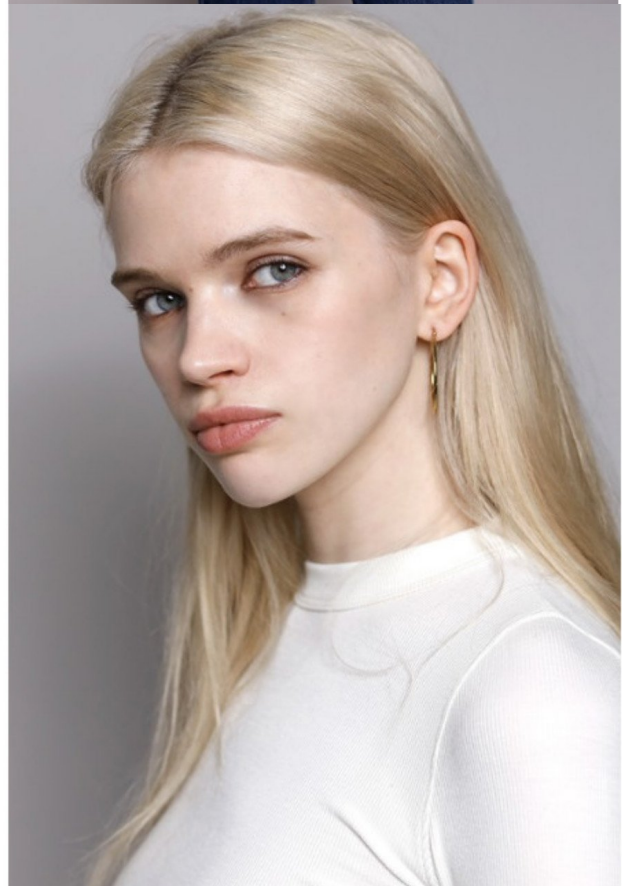

kult
GERMANY

STELLA LUCIA

HEIGHT 177 | BUST 77 | WAIST 60 | HIPS 87 | HAIR BLOND | EYES BLUE | SHOES 40 | DRESS 36

@stellaluciadeopito