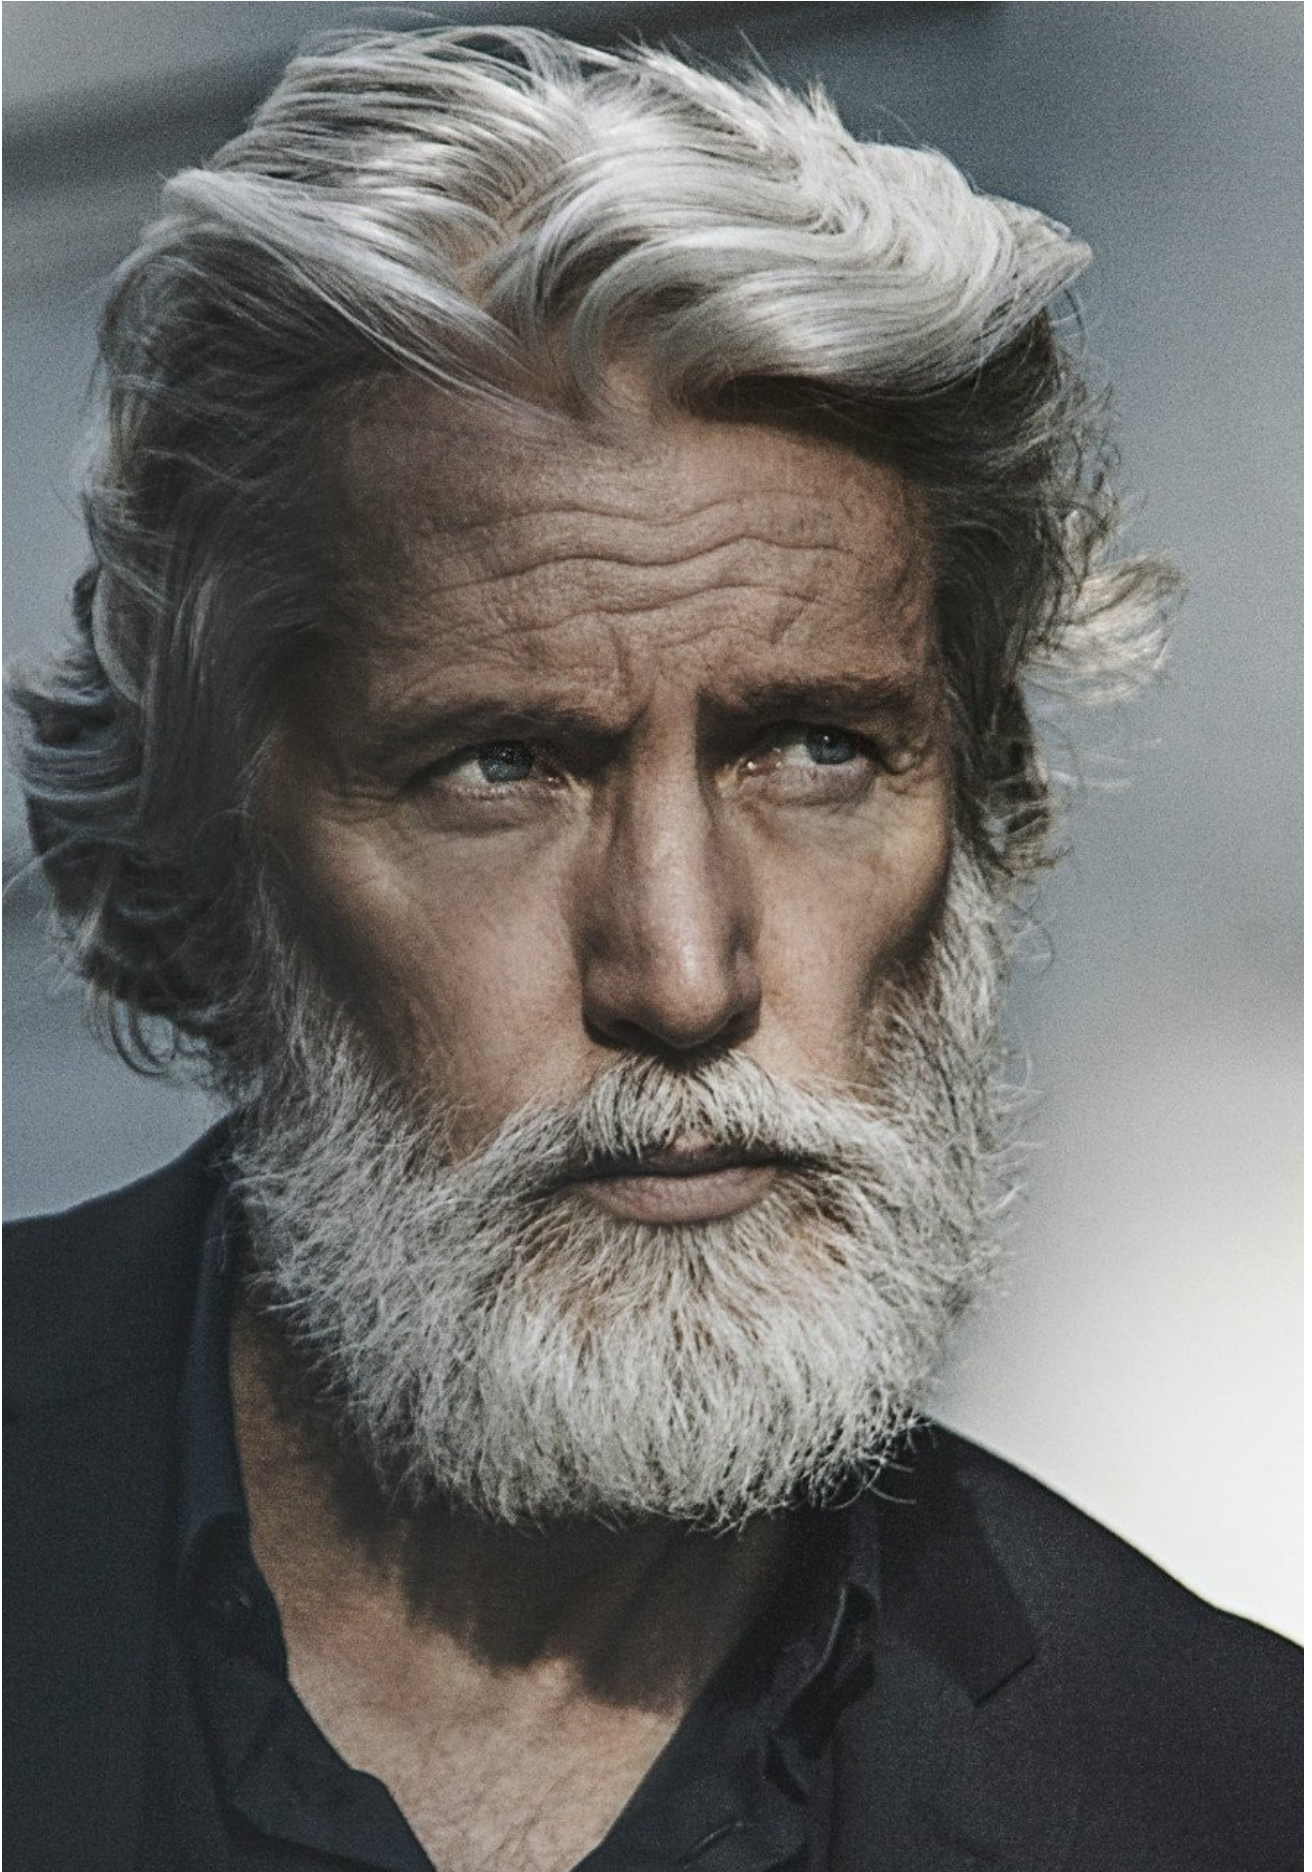

AIDEN BRADY

HEIGHT 185 | CHEST 96 | WAIST 84 | HAIR SALT & PEPPER | EYES BLUE-GREY | SHOES 45 | SUIT 50

kult
GERMANY