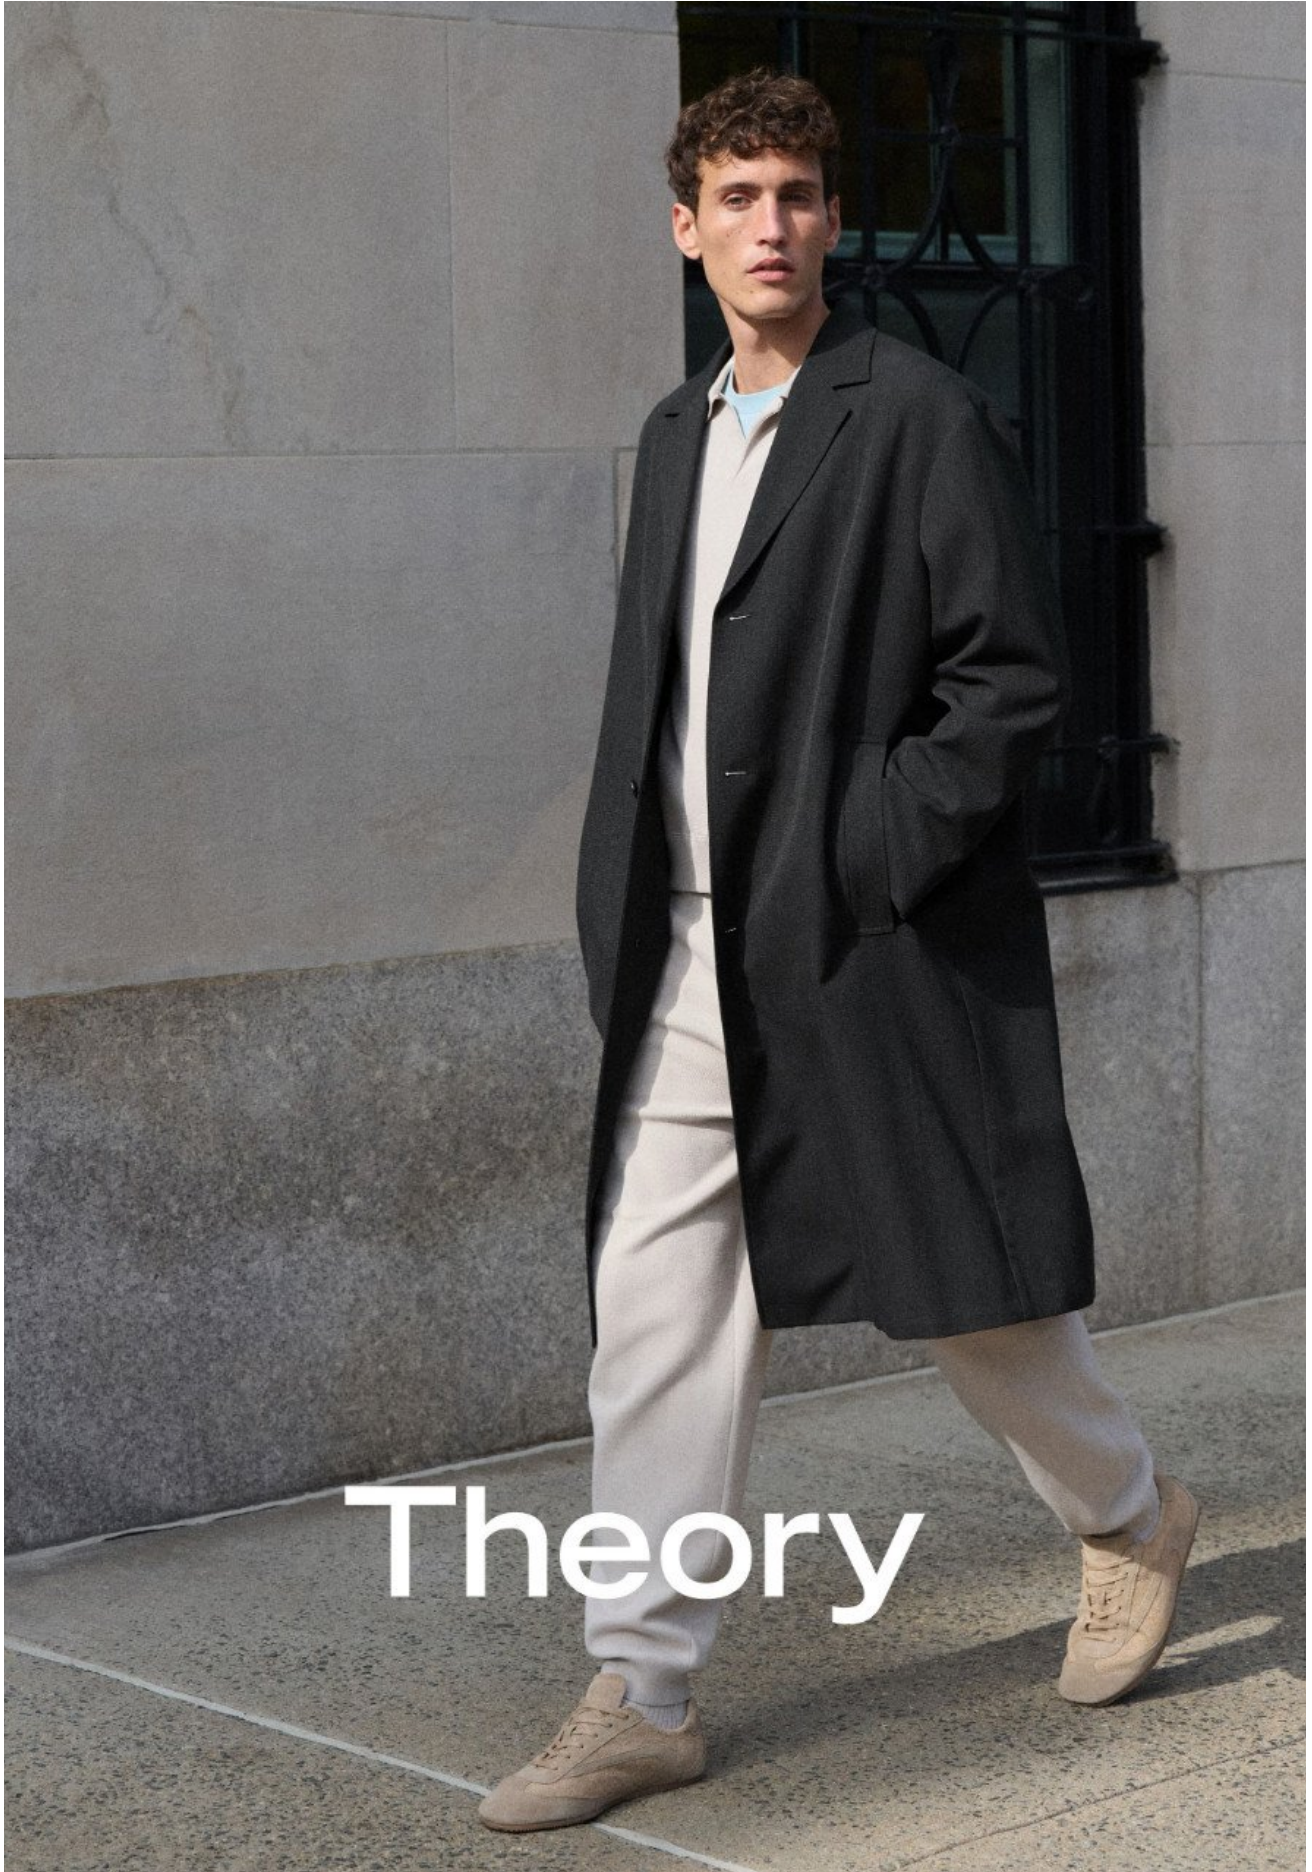

ANTE PADOVAN

HEIGHT 188 | CHEST 95 | WAIST 79 | HIPS 95 | HAIR BROWN | EYES GREEN | SHOES 44 1/2 | SUIT 48

kult
GERMANY