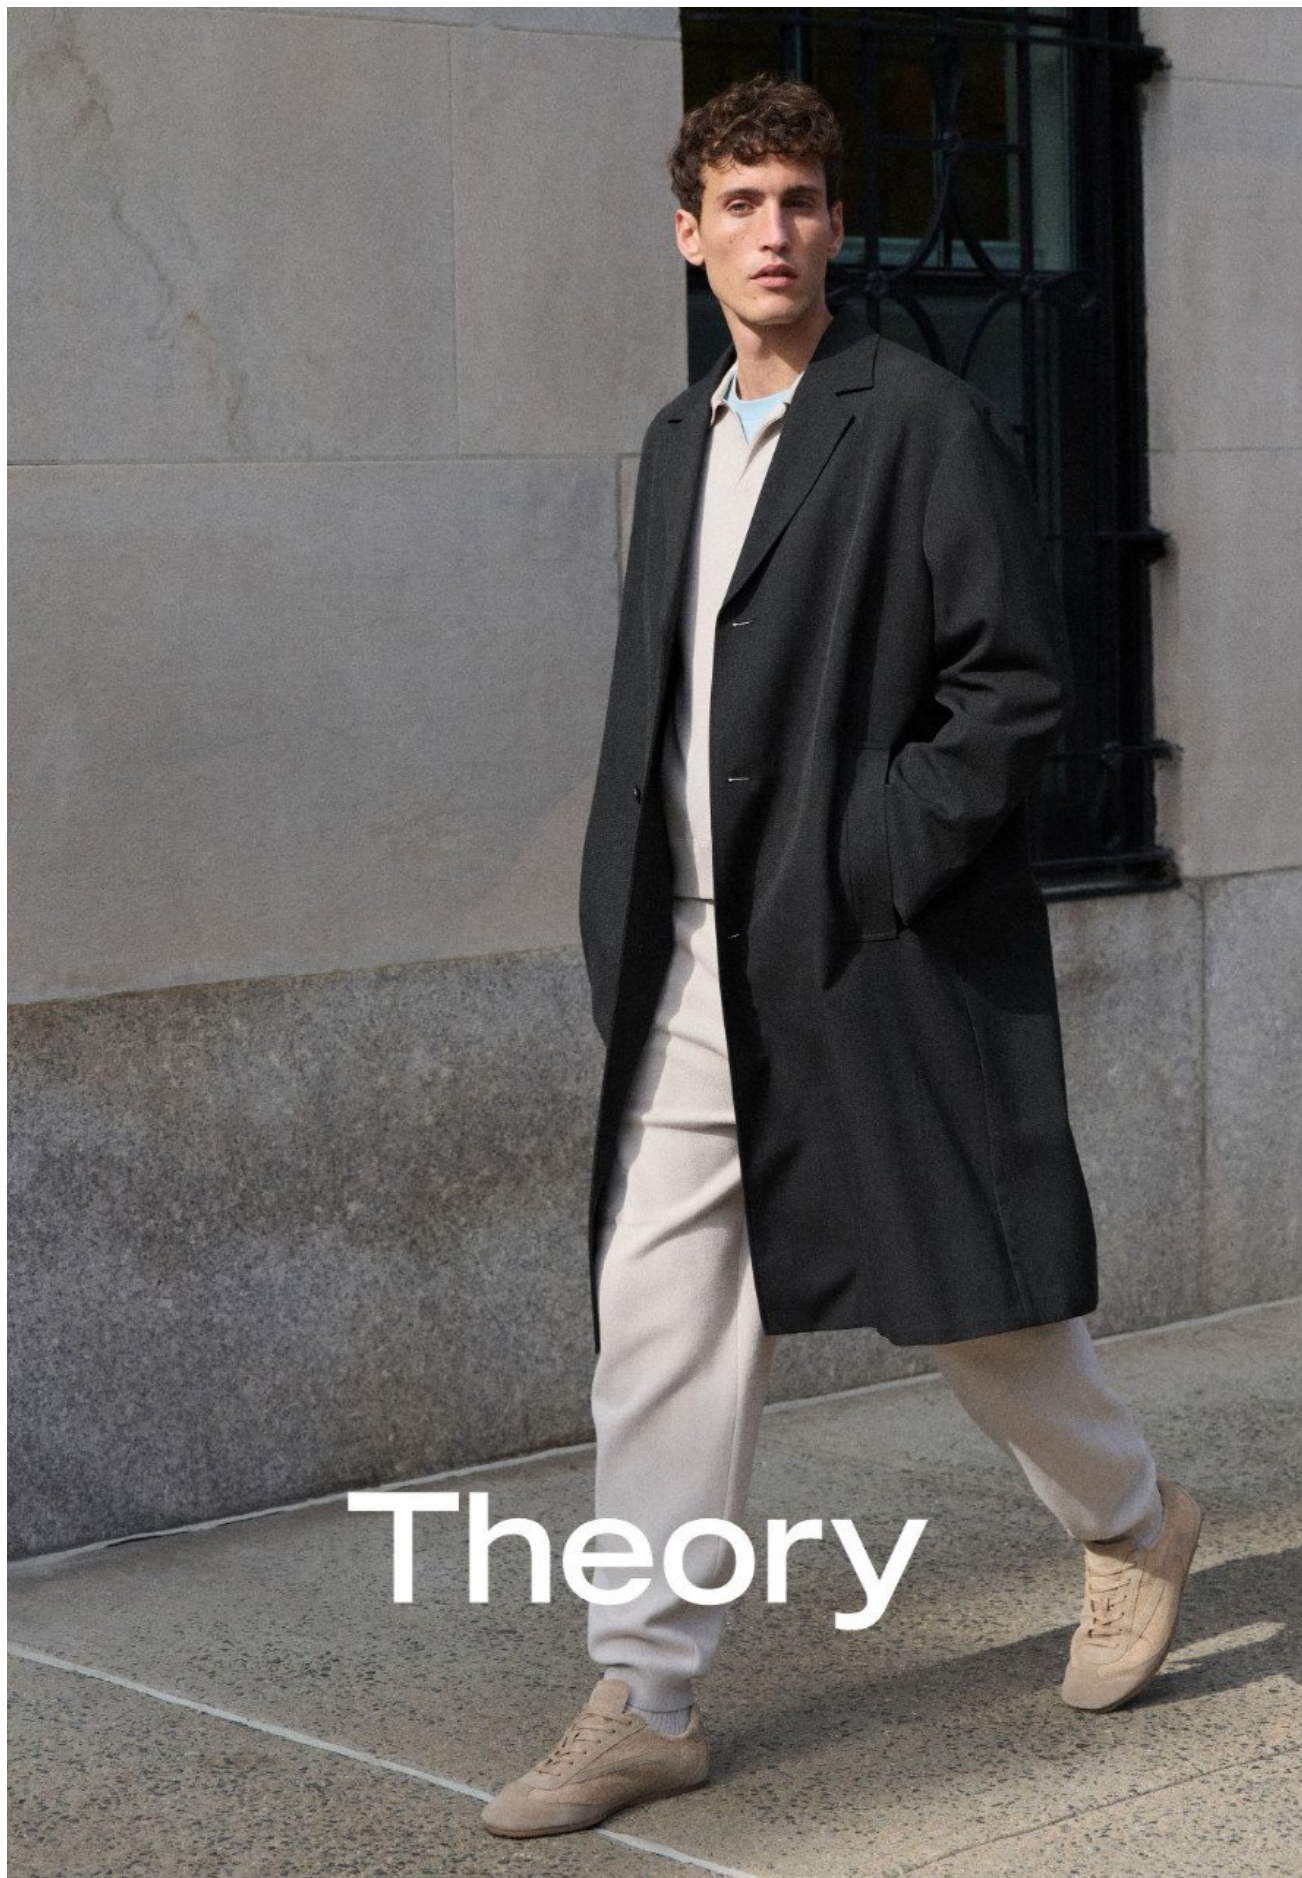

ANTE PADOVAN

HEIGHT 188 | CHEST 96 | WAIST 81 | HIPS 98 | HAIR BROWN | EYES GREEN | SHOES 44 1/2 | SUIT 48

kult
GERMANY