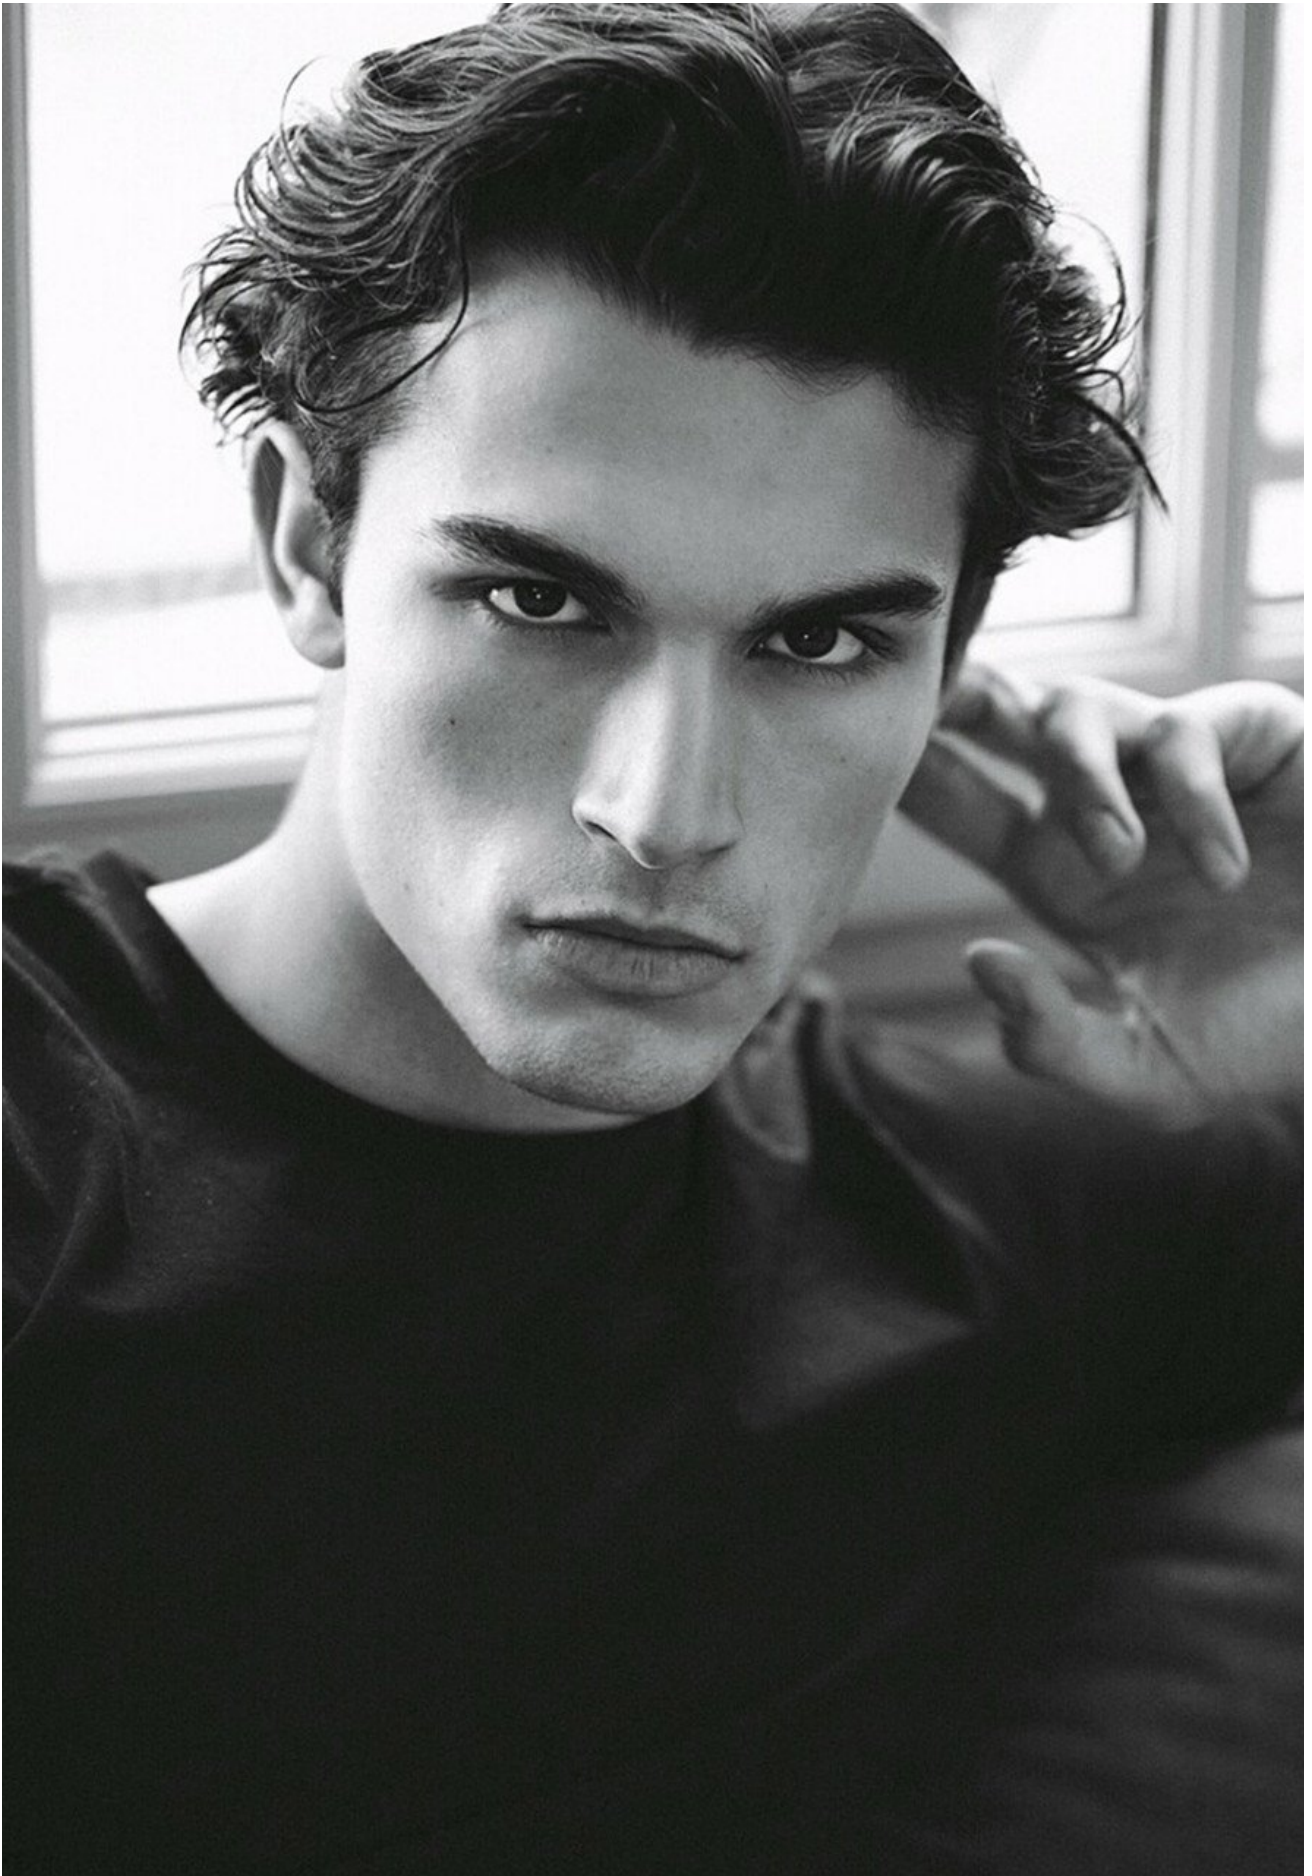

BALTHAZAR DIB

HEIGHT 188 | WAIST 75 | HIPS 95 | HAIR BROWN | EYES BROWN

kult
GERMANY