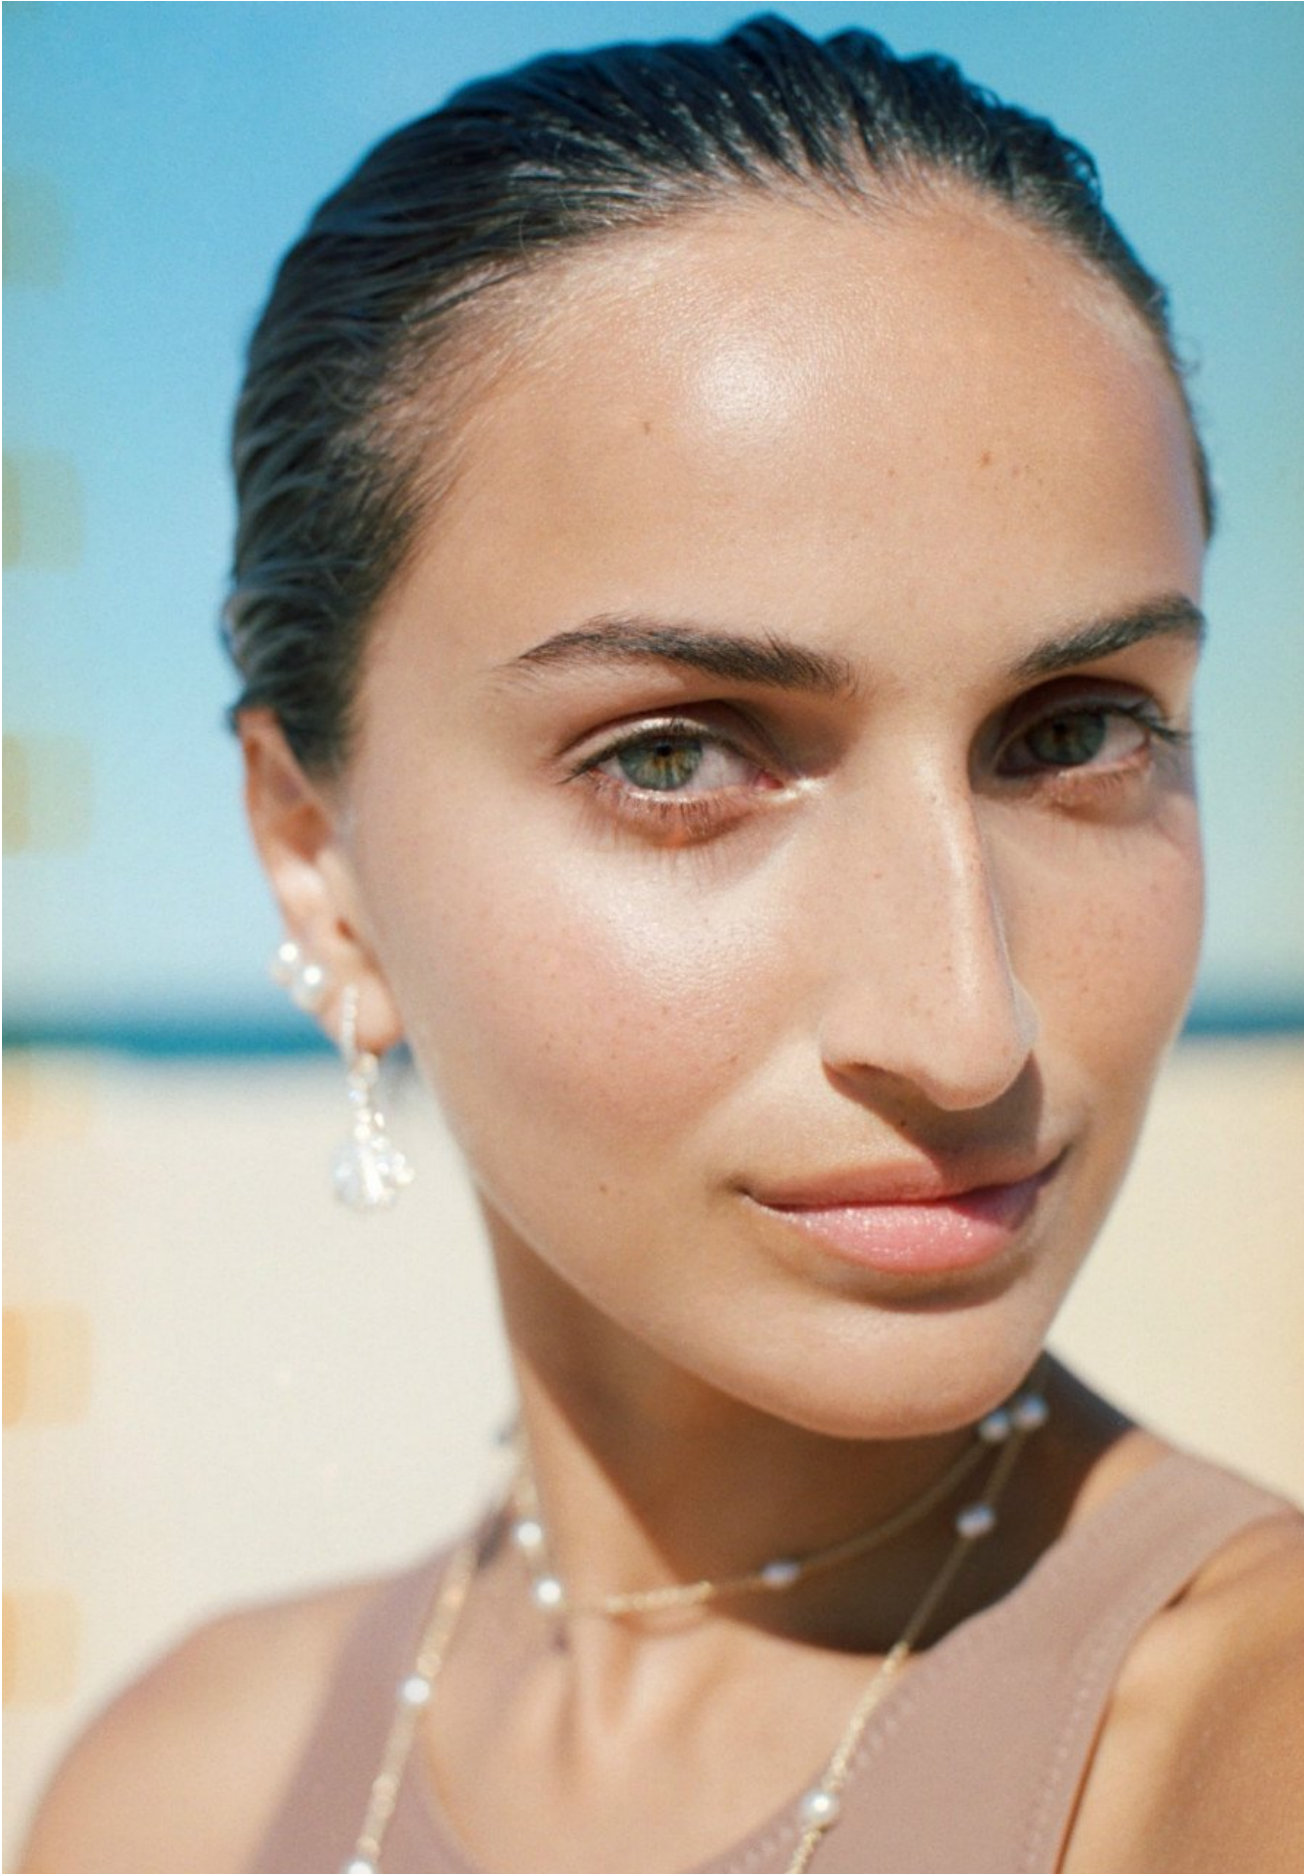

BELLA THOMAS

HEIGHT 171 | BUST 81 | WAIST 61 | HIPS 86 | HAIR BROWN | EYES GREEN | SHOES 38 | DRESS 32

kult
GERMANY