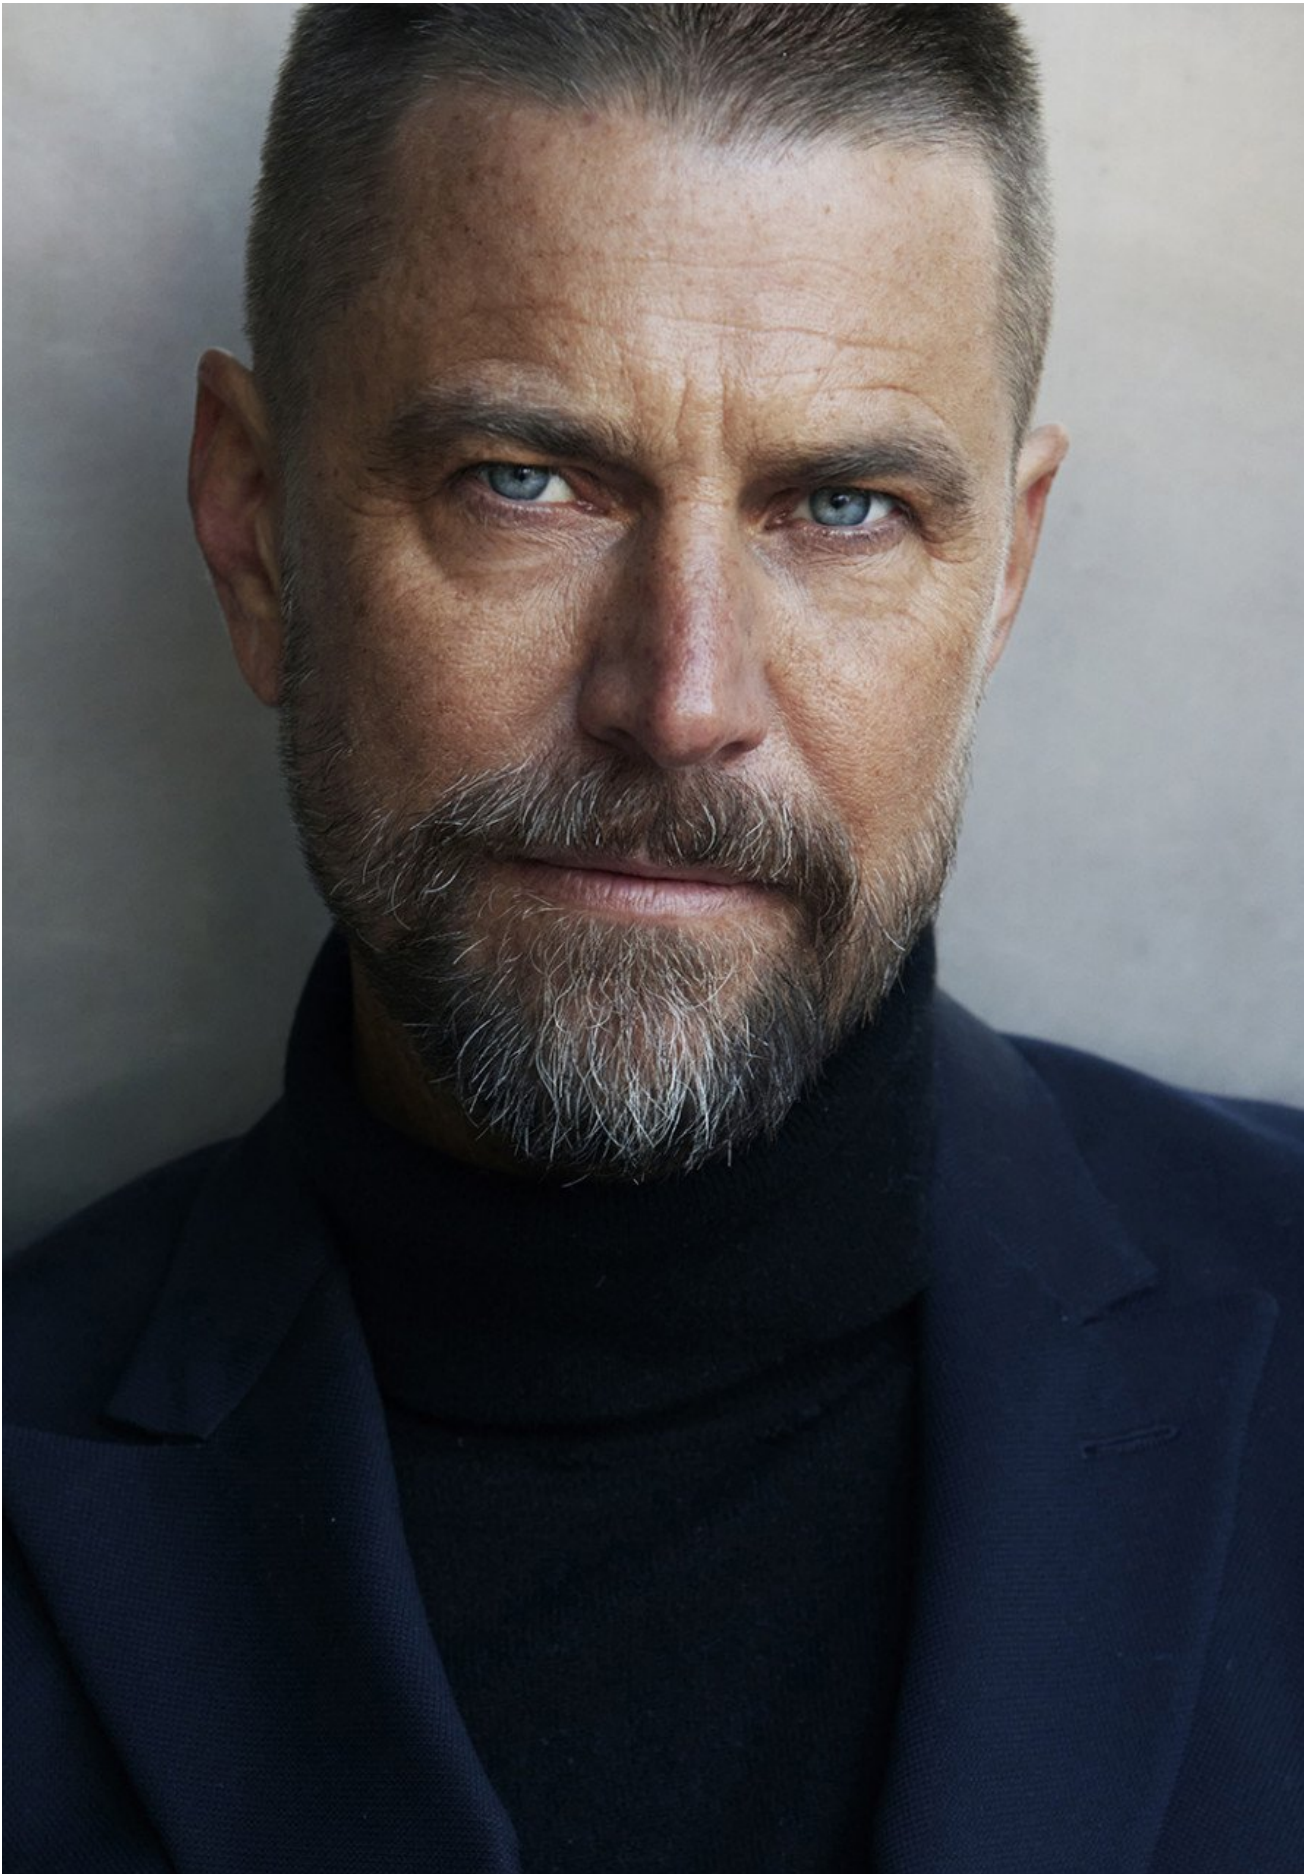

BERTHIL ESPEGREN

HEIGHT 186 | WAIST 82 | HIPS 96 | HAIR BLOND | EYES BLUE | SUIT 50

kult
GERMANY