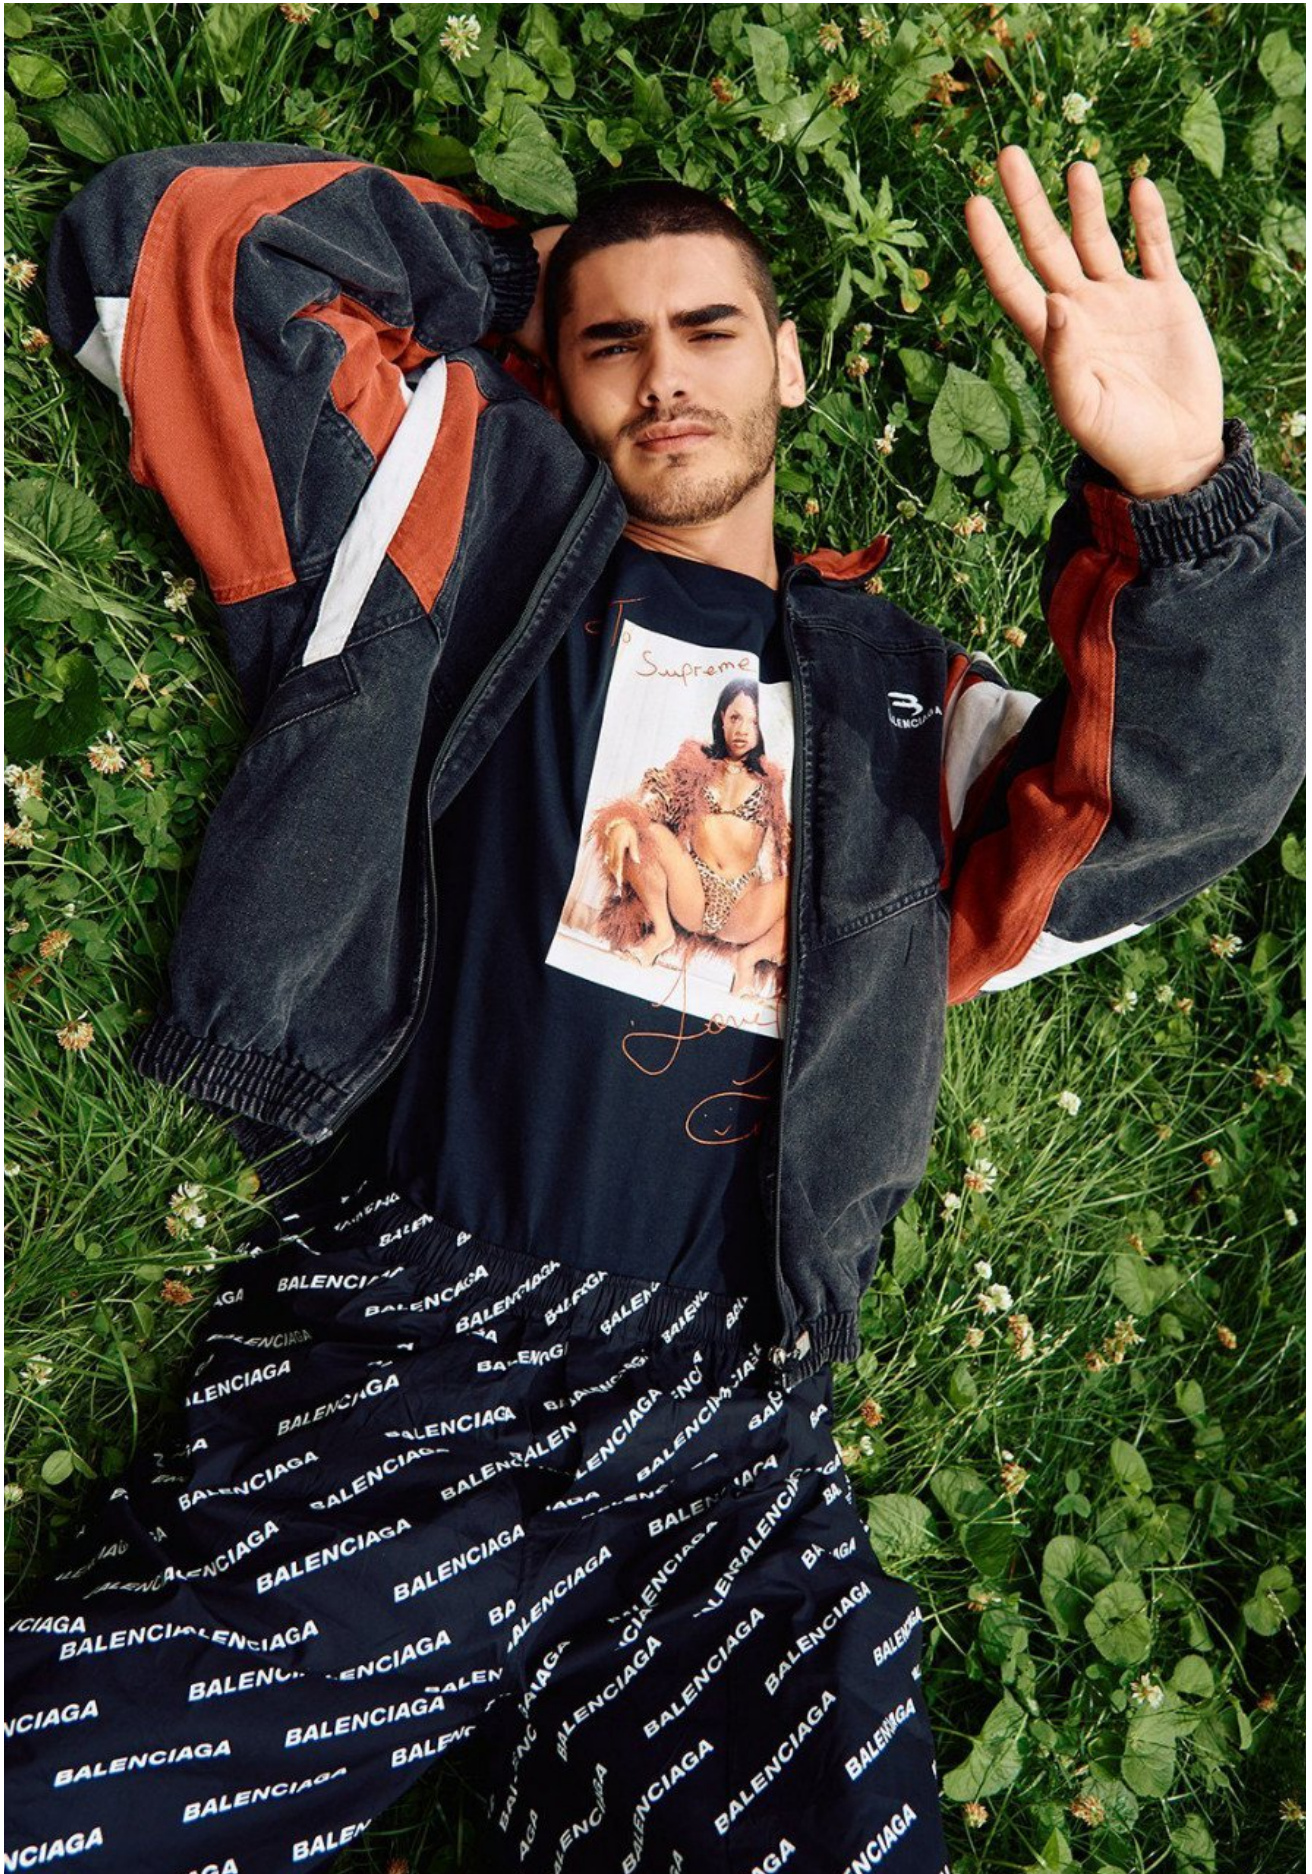

CASPAR THOMAS

HEIGHT 183 | CHEST 96 | WAIST 81 | HAIR BROWN | EYES BROWN | SHOES 45

kult
GERMANY

CASPAR THOMAS

HEIGHT 183 | CHEST 96 | WAIST 81 | HAIR BROWN | EYES BROWN | SHOES 45

kult
GERMANY

CASPAR THOMAS