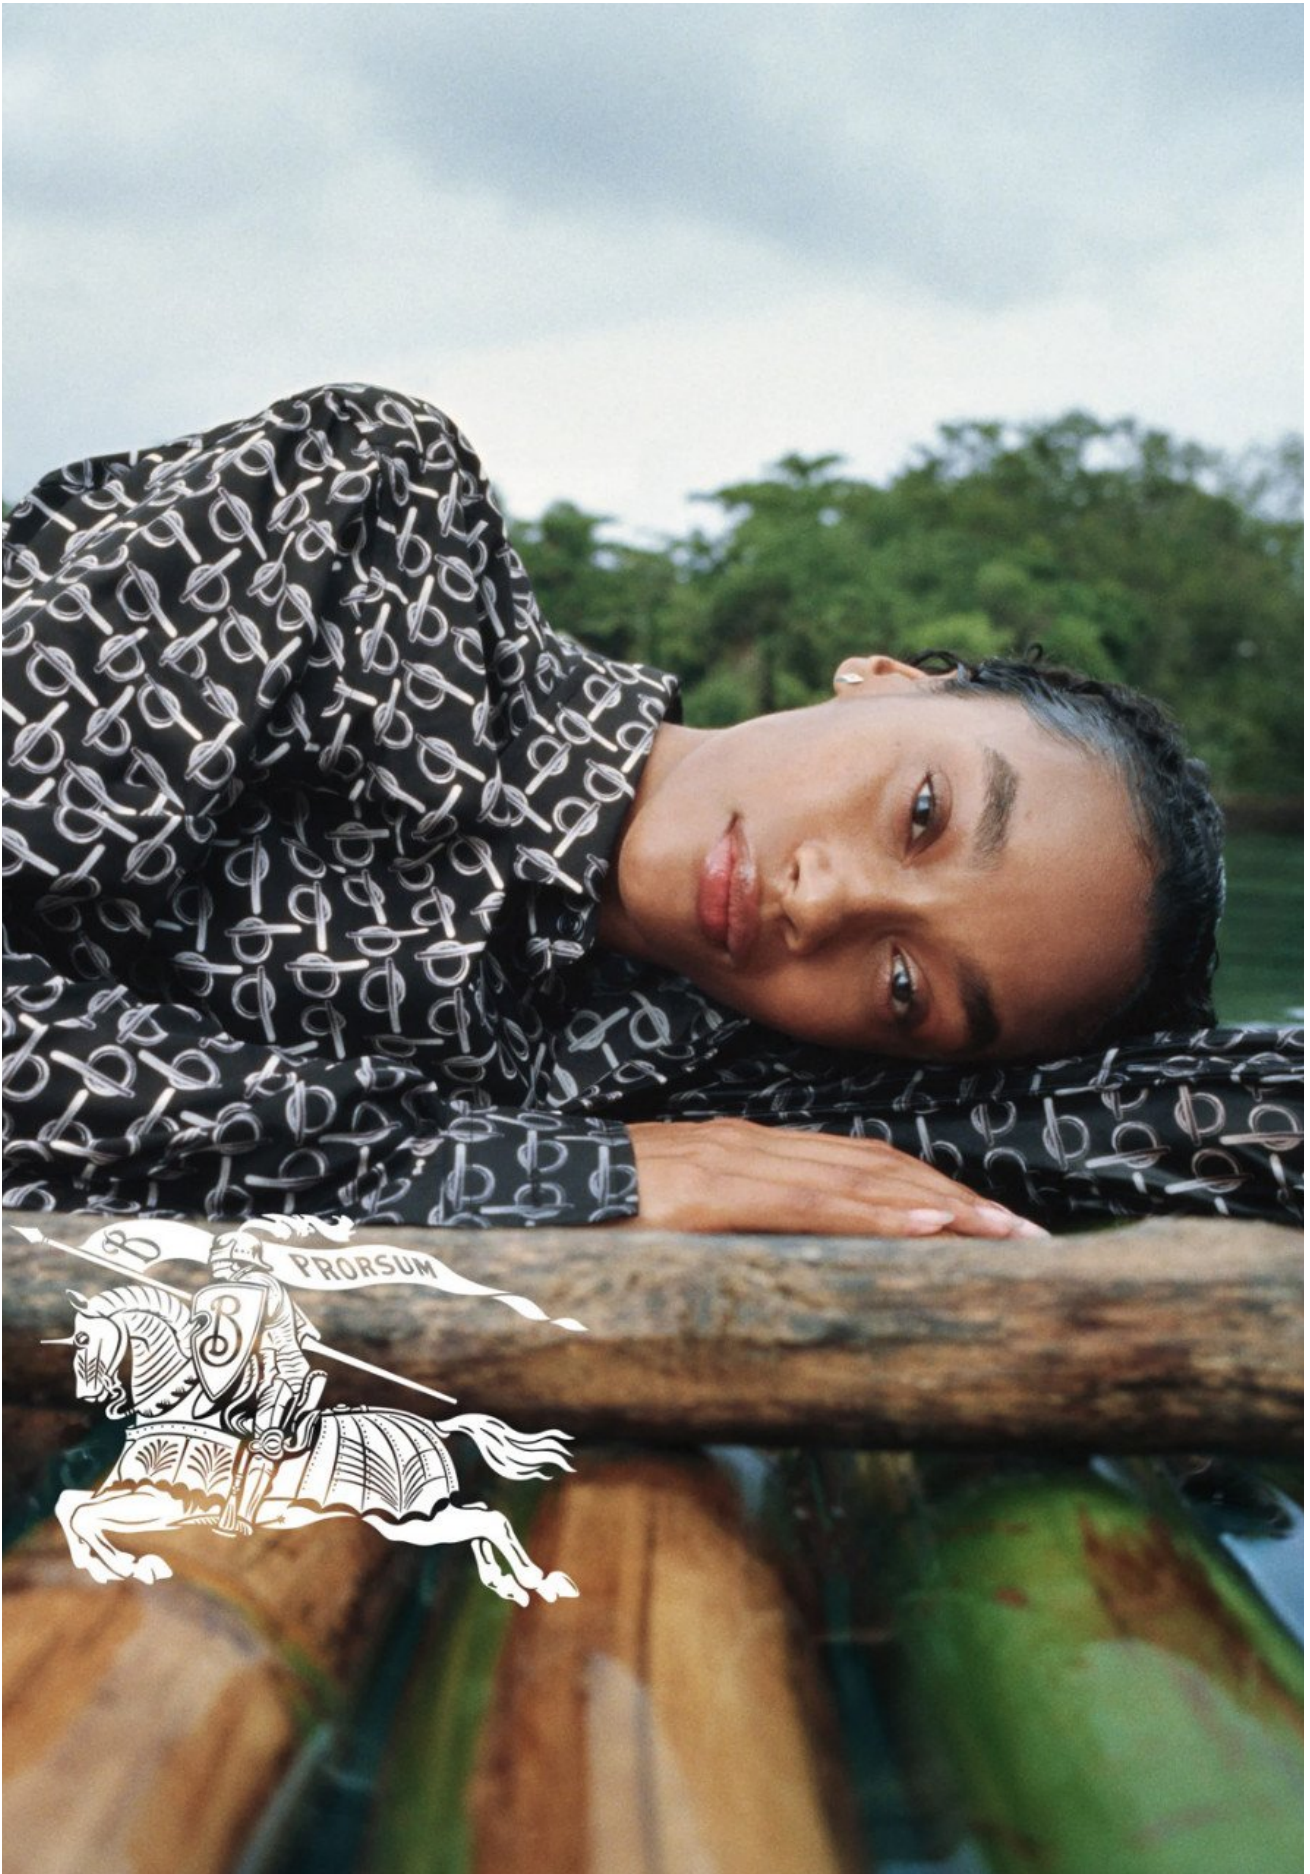

# CHEY CARTY

HEIGHT 175 | BUST 81 | WAIST 60 | HIPS 88 | HAIR BROWN | EYES BROWN | SHOES 38

kult  
GERMANY