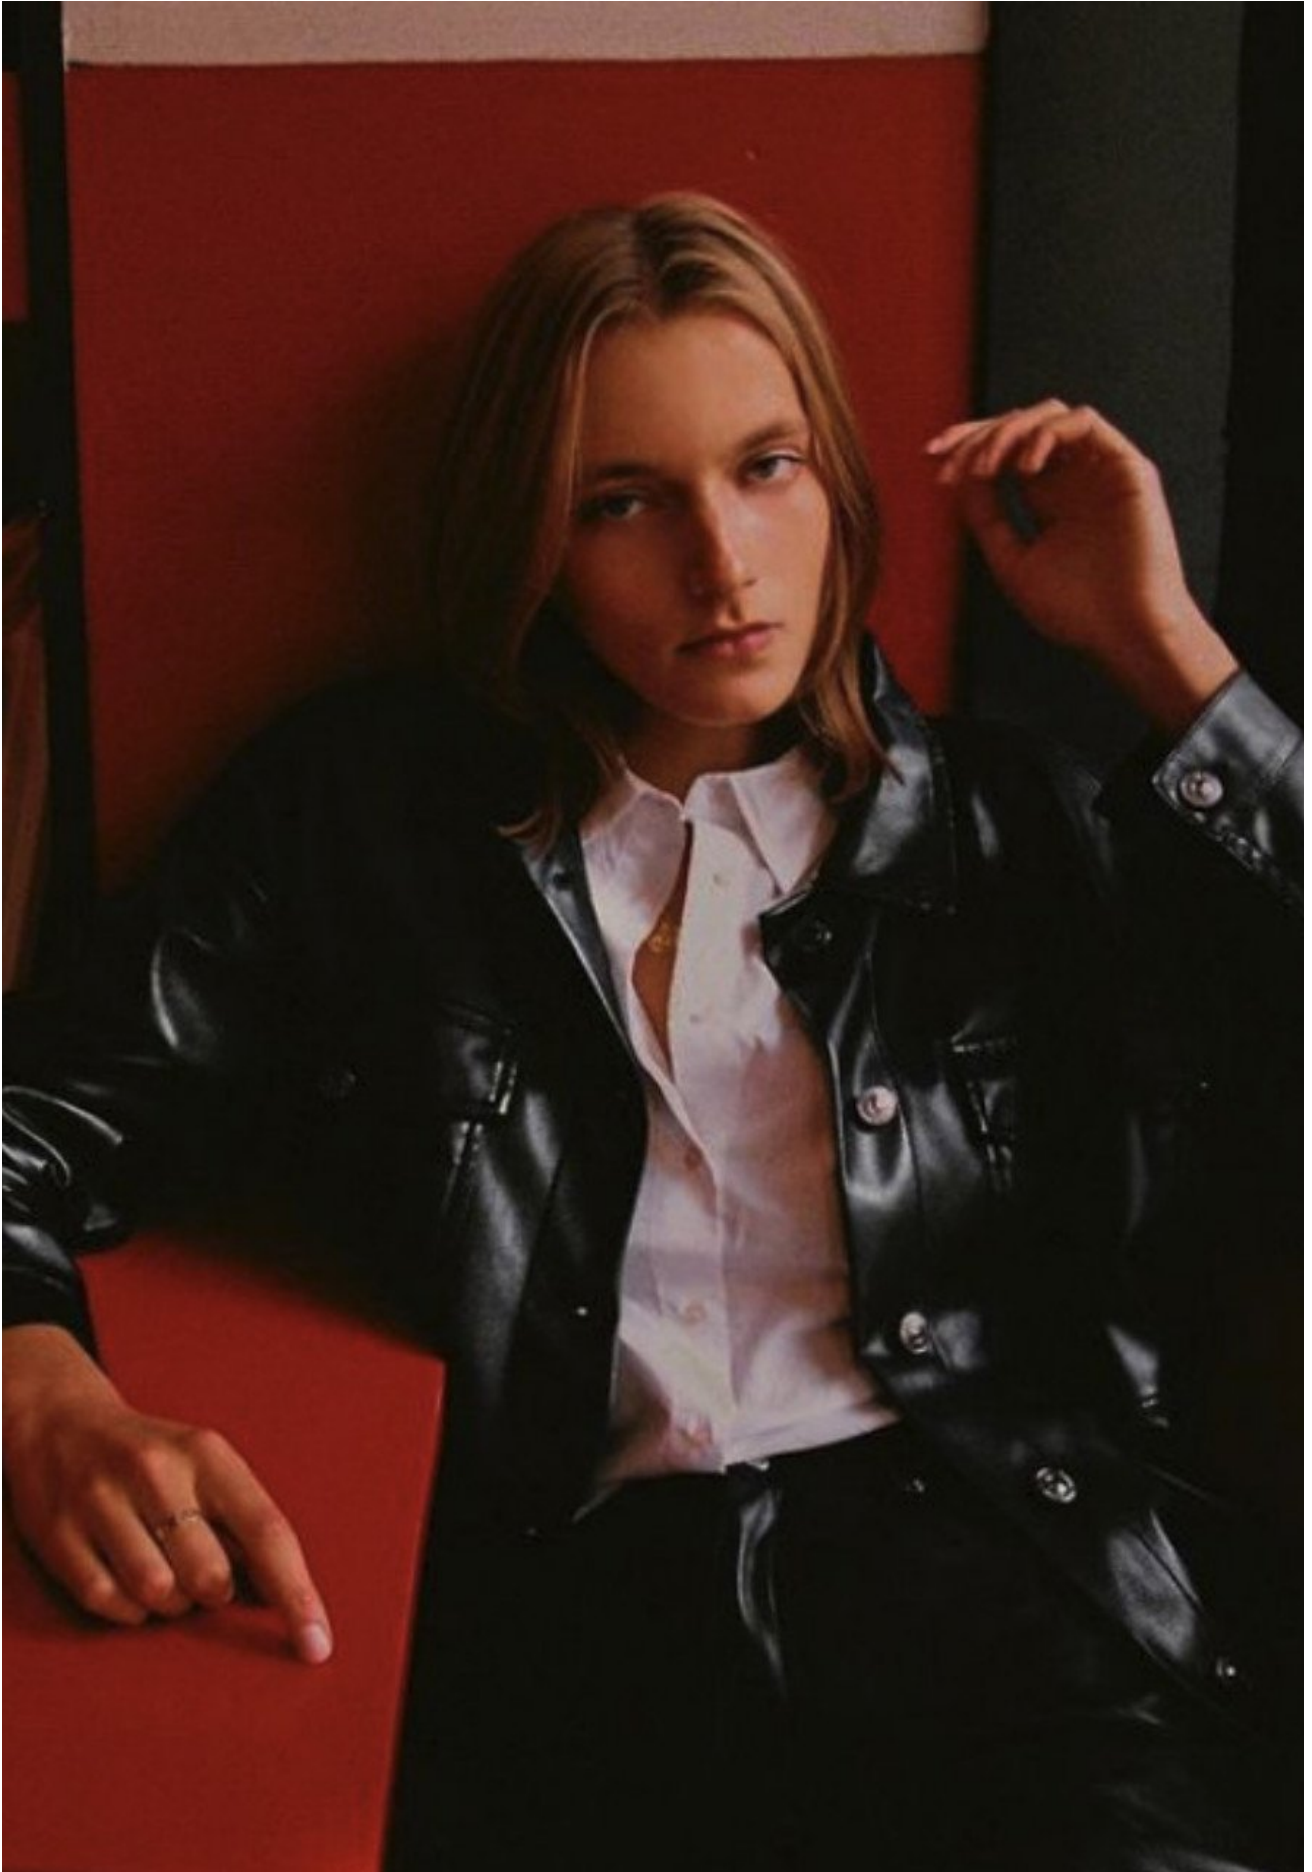

CHLOE LAMBERT

HEIGHT 177 | BUST 78 | WAIST 61 | HIPS 88 | HAIR DARK BLOND | EYES GREEN | SHOES 39 1/2

kult
GERMANY