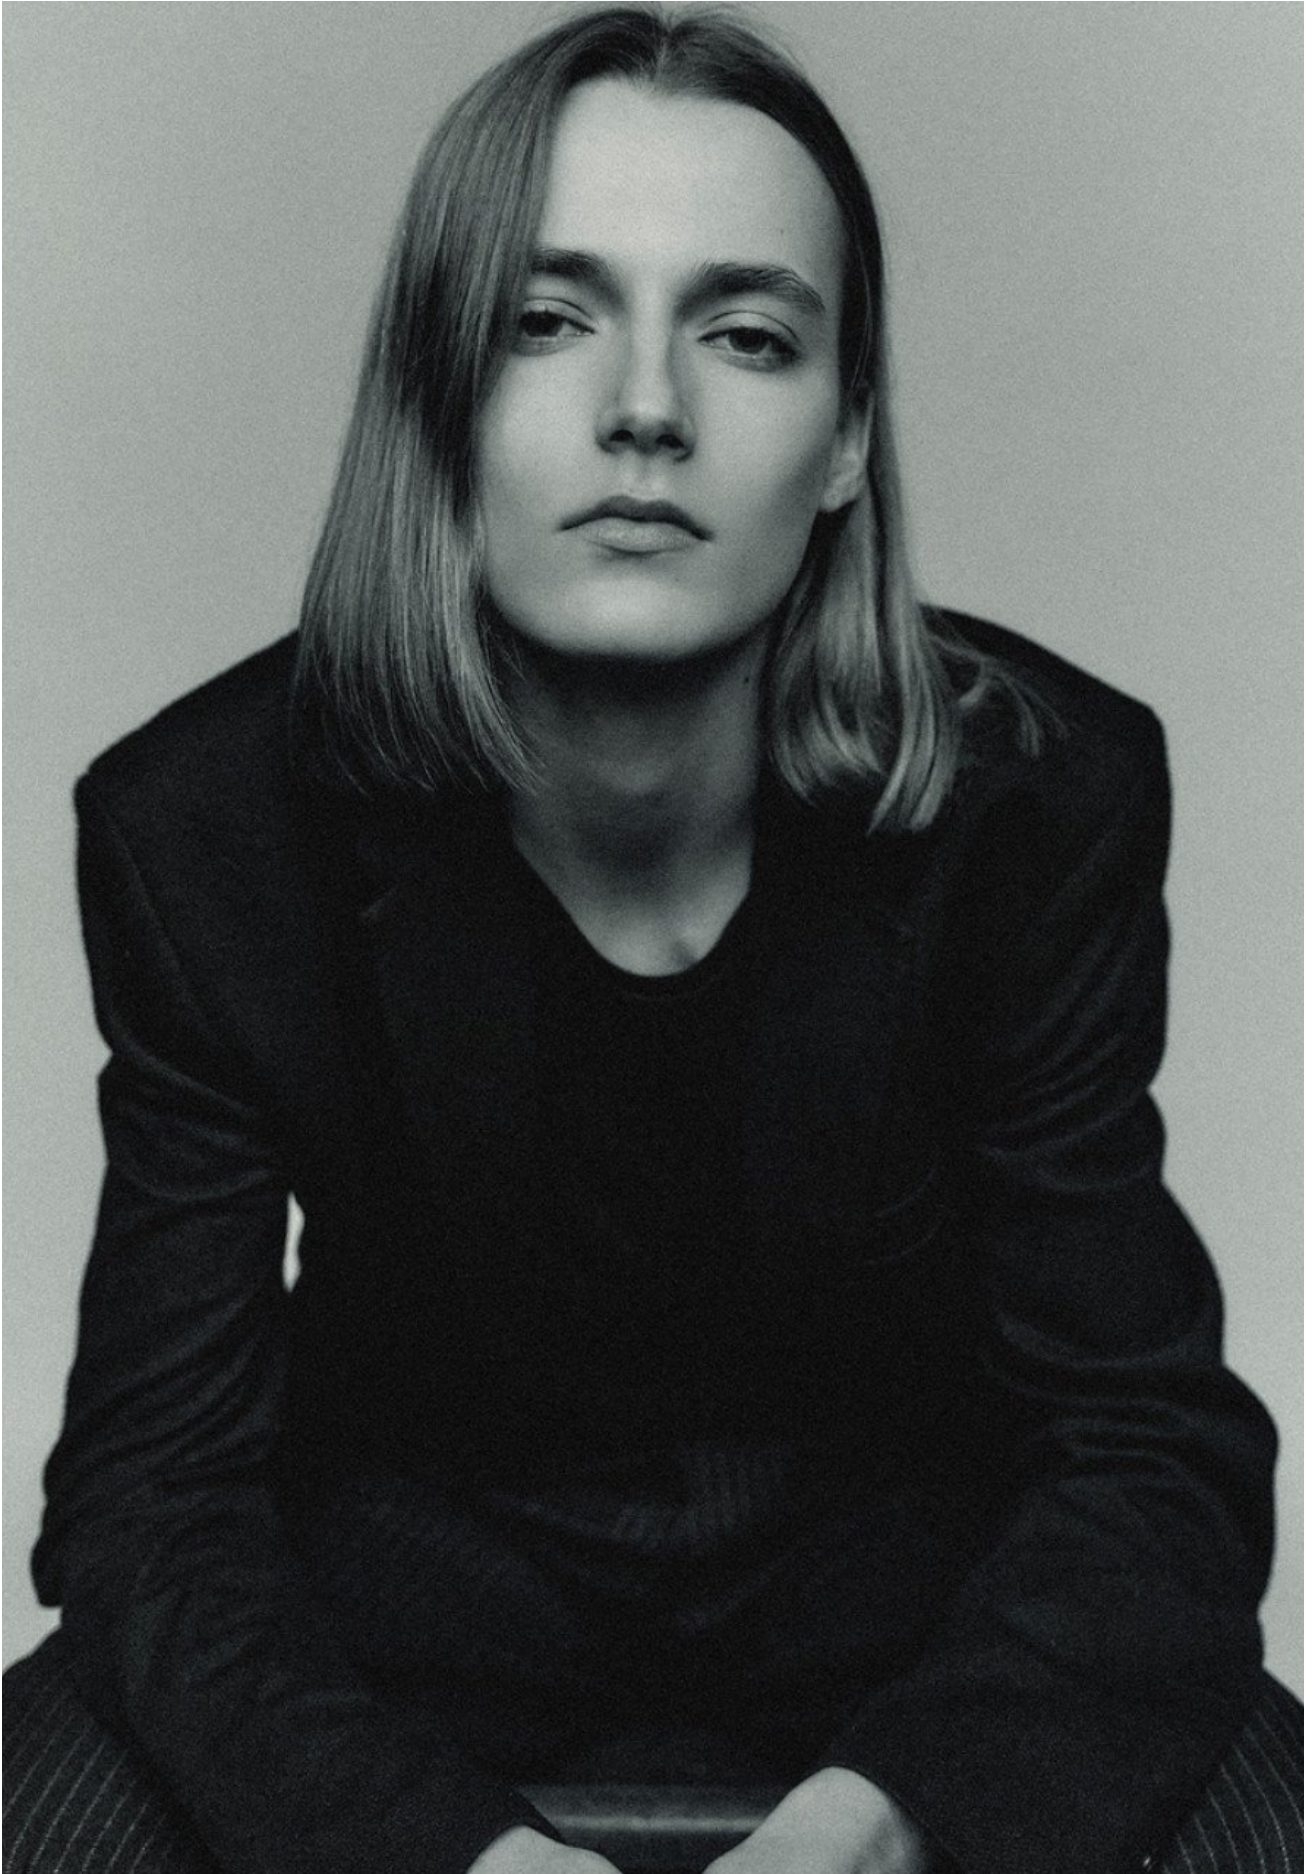

# CHLOE LAMBERT

HEIGHT 177 | BUST 78 | WAIST 61 | HIPS 88 | HAIR DARK BLOND | EYES GREEN | SHOES 39 1/2

kult  
GERMANY