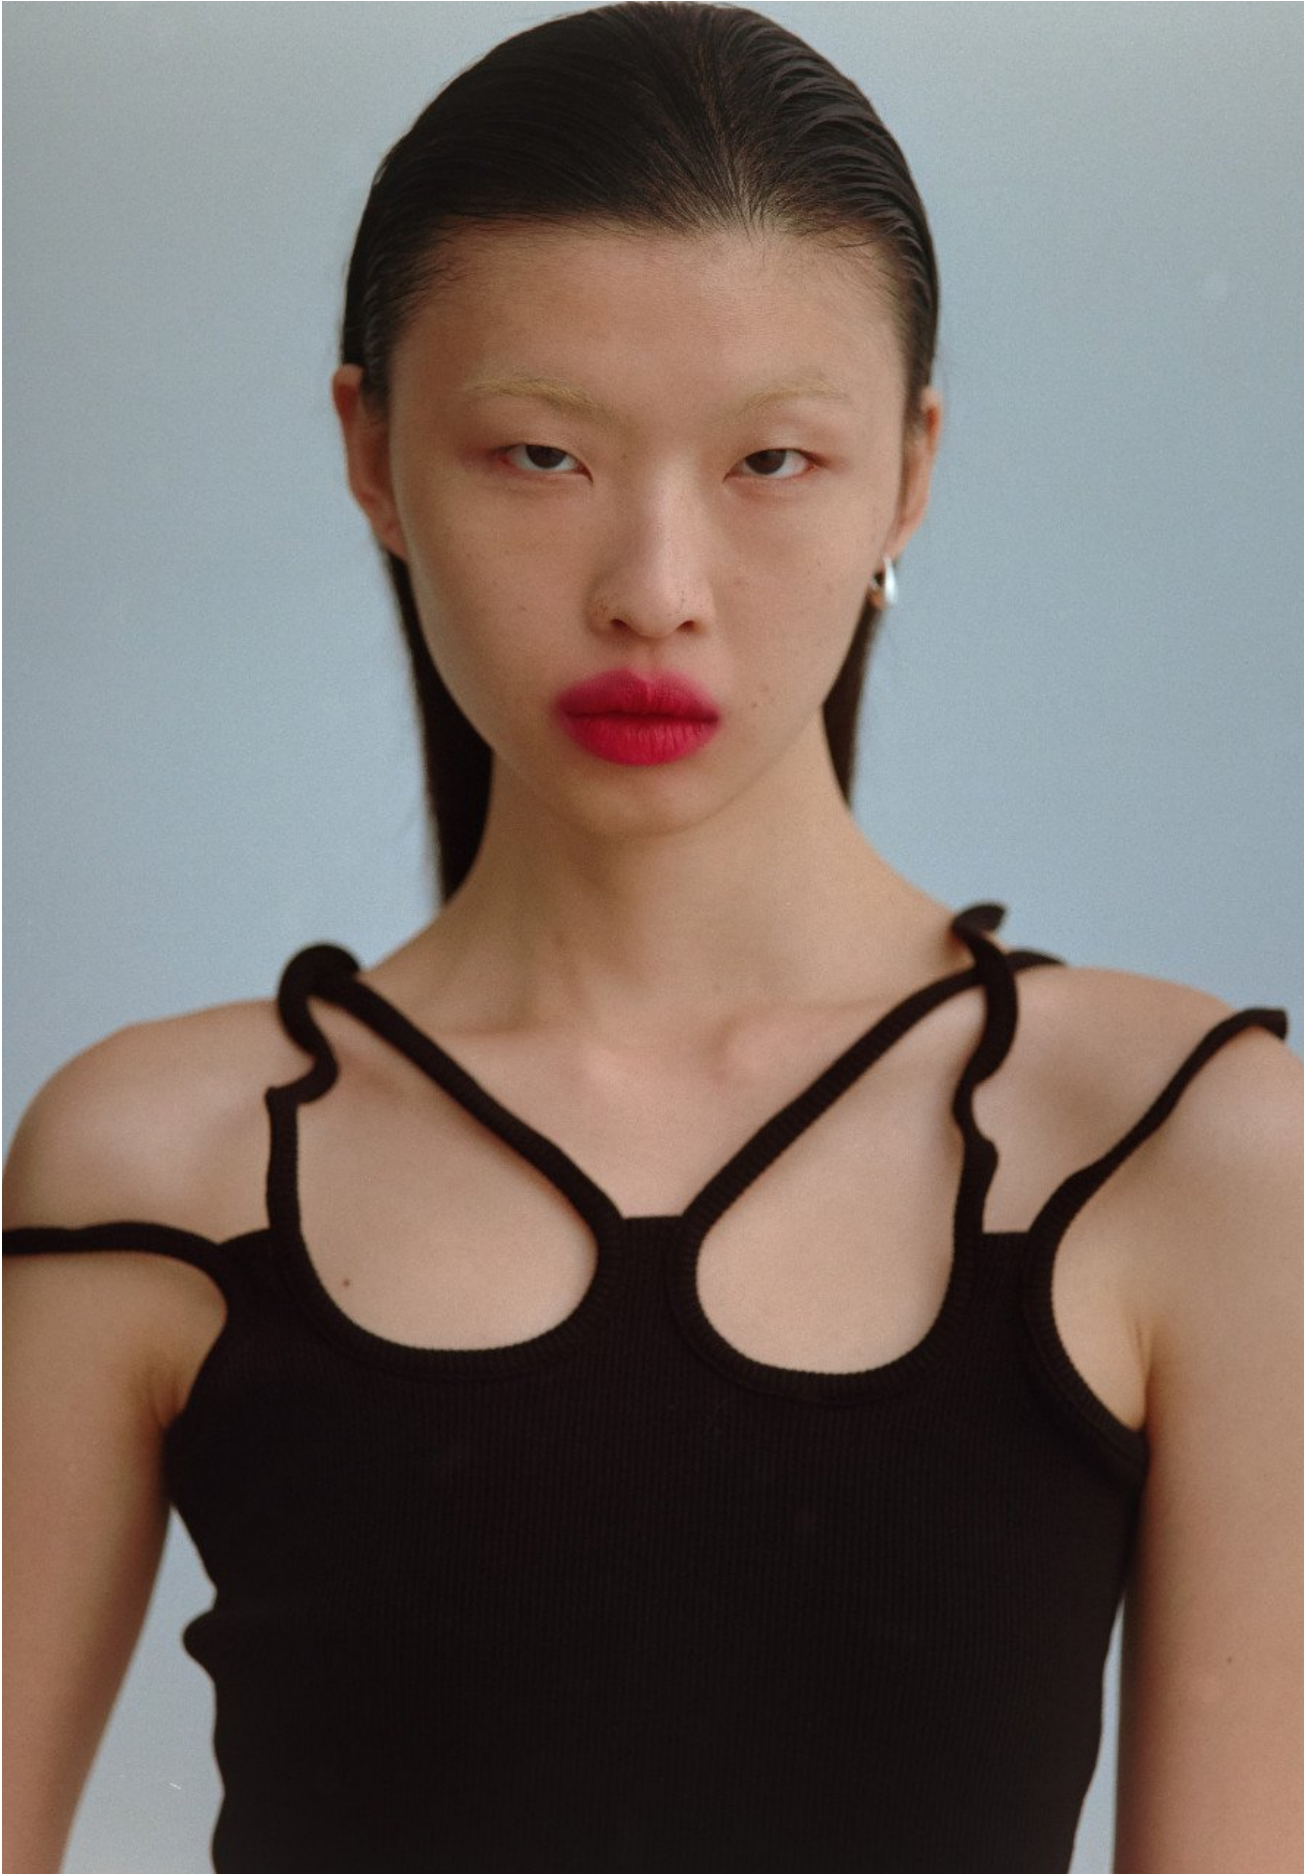

CHLOE LAU

HEIGHT 176 | BUST 75 | WAIST 60 | HIPS 88 | HAIR BLACK | EYES BROWN | SHOES 40

kult
GERMANY