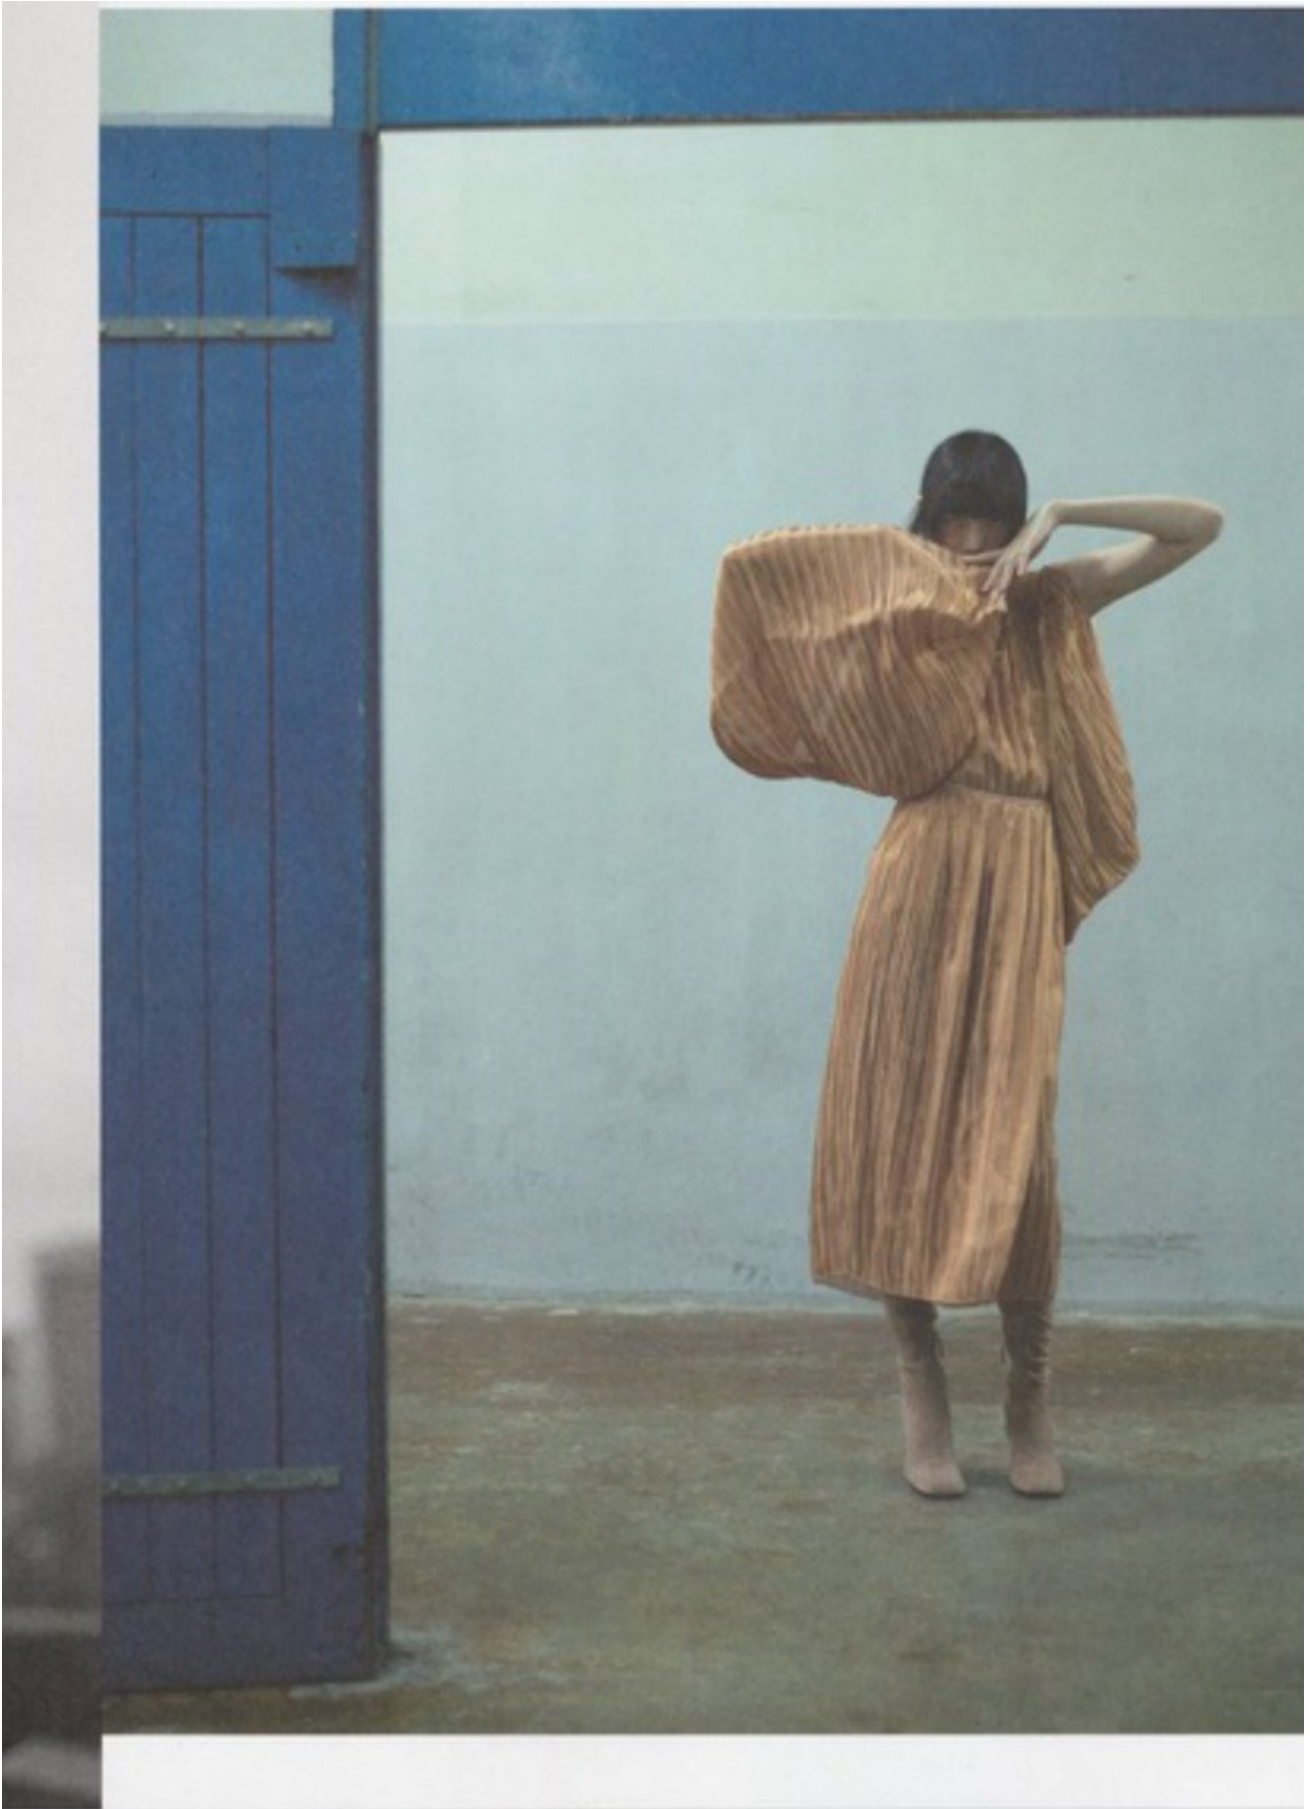

CHLOE LAU

HEIGHT 176 | BUST 75 | WAIST 60 | HIPS 88 | HAIR BLACK | EYES BROWN | SHOES 40

kult
GERMANY