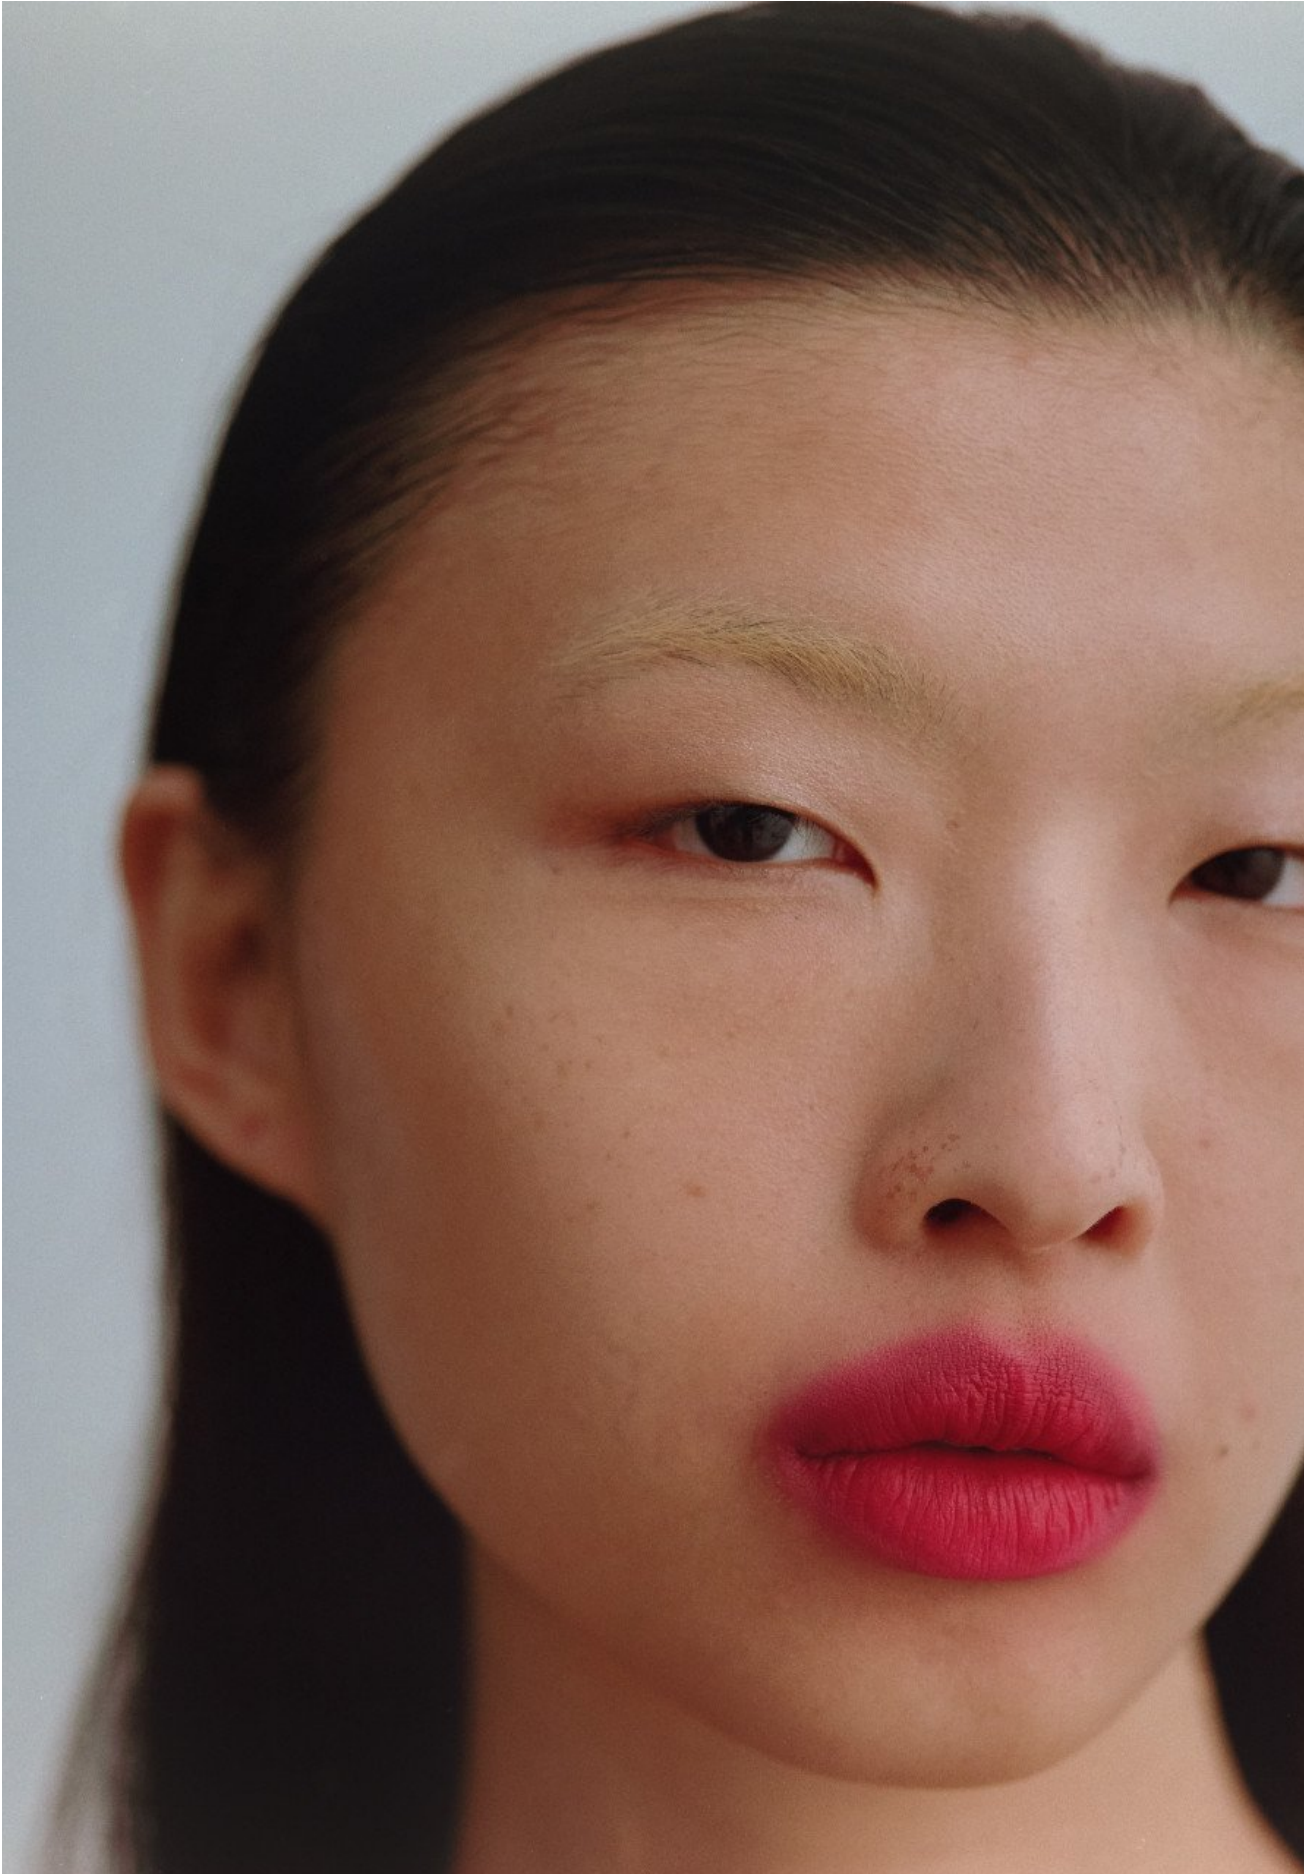

CHLOE LAU

HEIGHT 176 | BUST 75 | WAIST 60 | HIPS 88 | HAIR BLACK | EYES BROWN | SHOES 40

kult
GERMANY