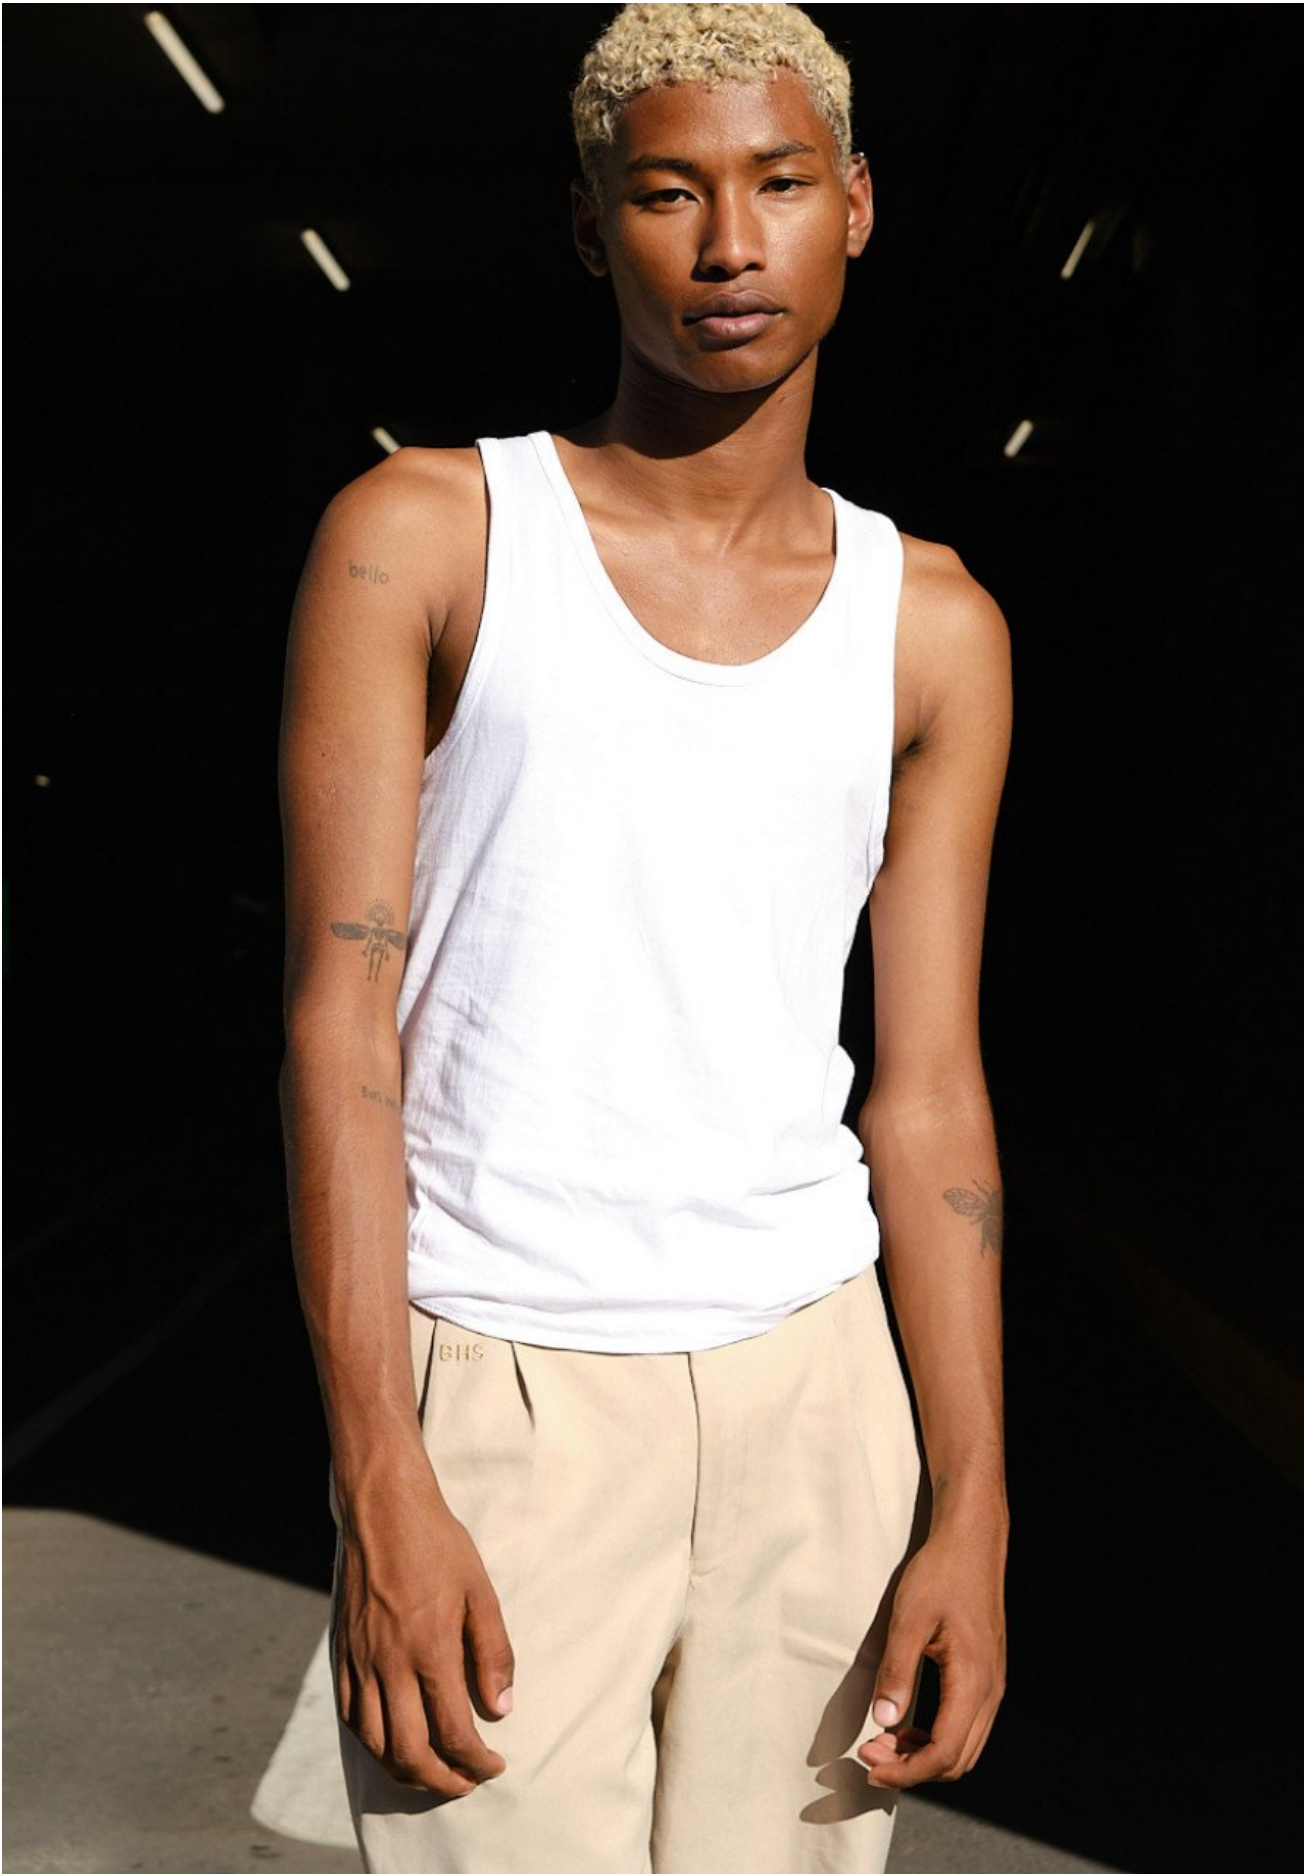

DEYLIN MALACHI

HEIGHT 183 | CHEST 90 | WAIST 76 | HIPS 95 | HAIR BROWN | EYES BROWN | SHOES 44 | SUIT 48

kult
GERMANY