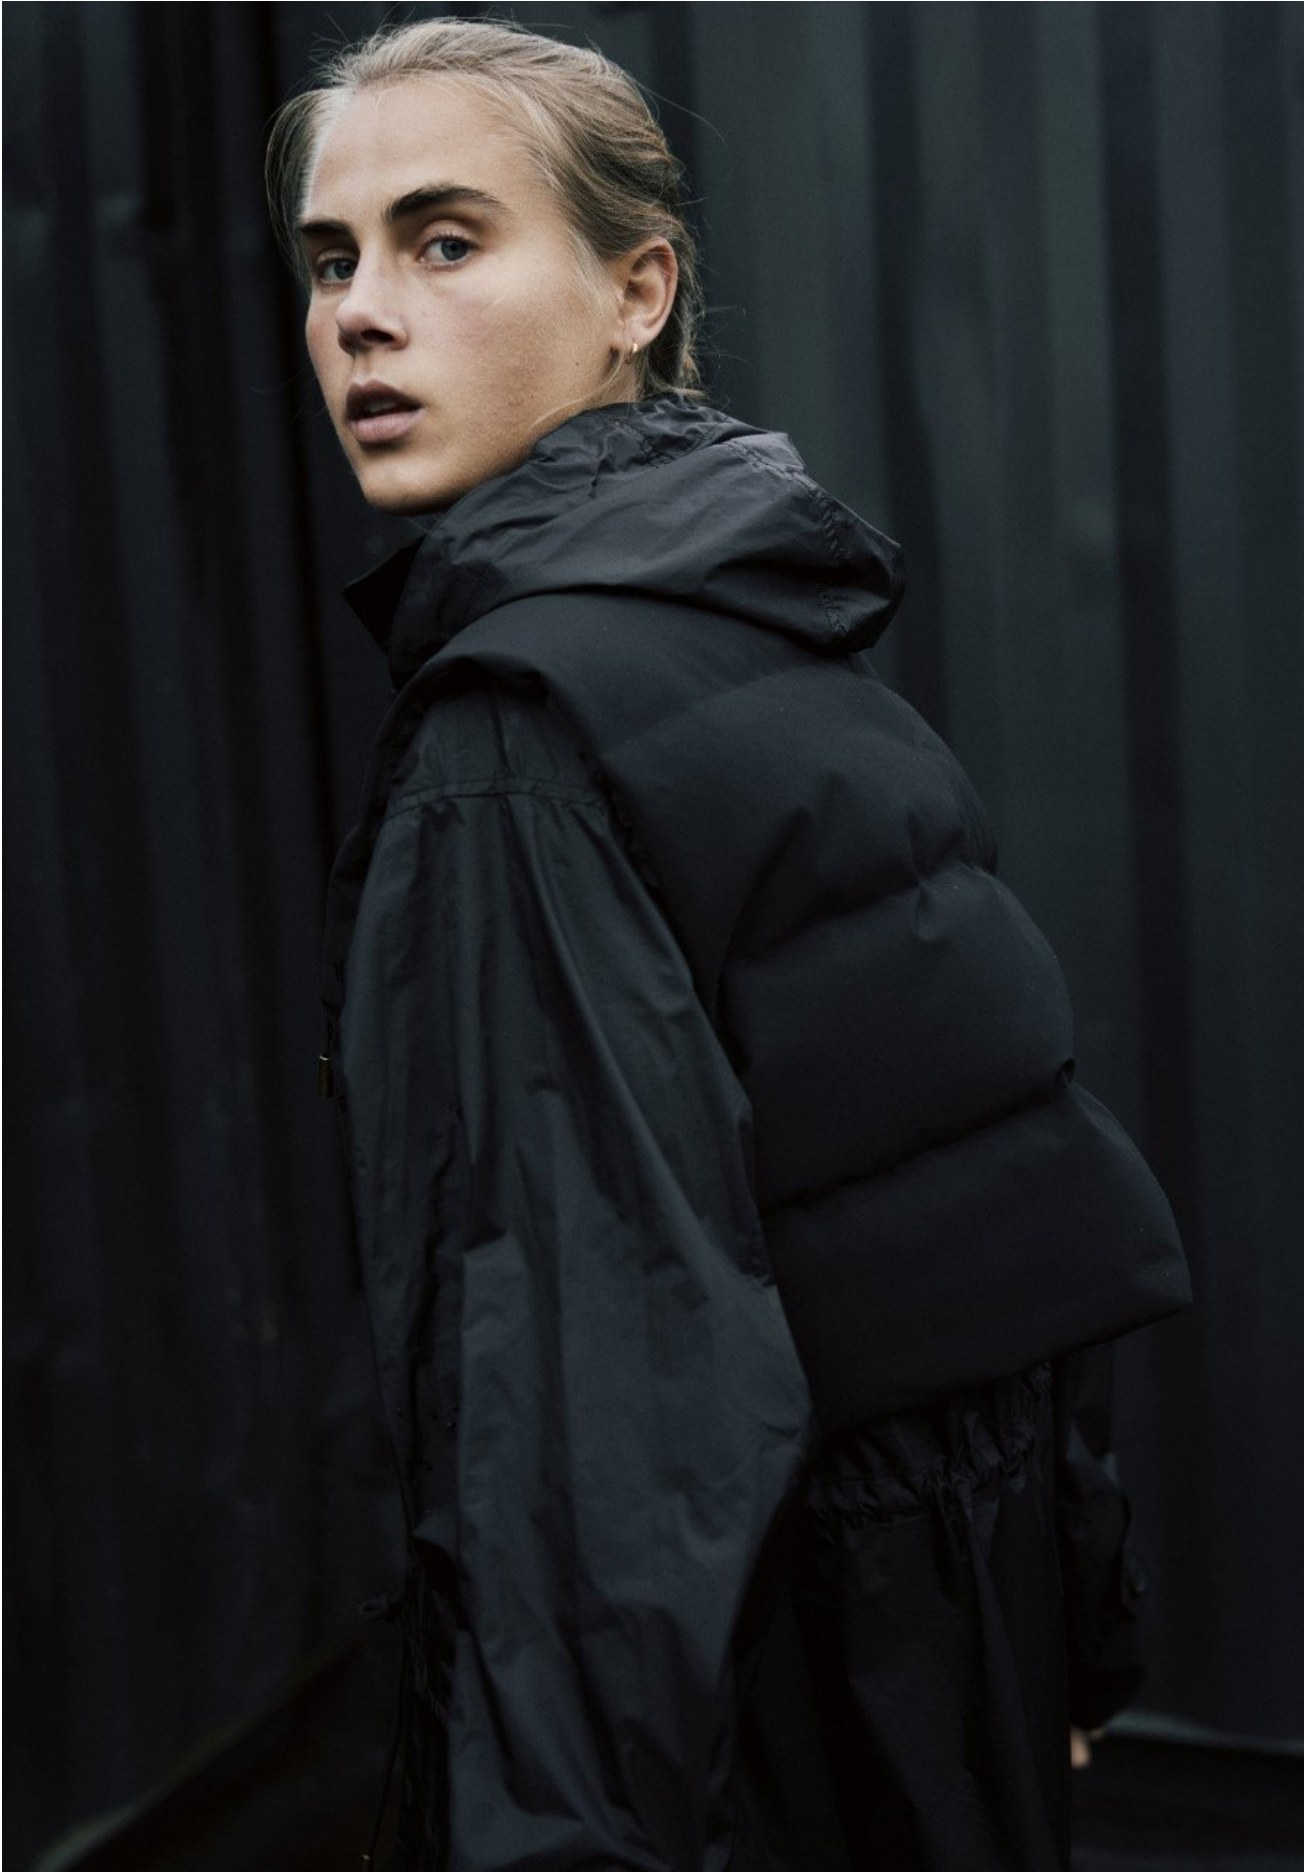

ELISE

HEIGHT 177 | BUST 84 | WAIST 58 | HIPS 89 | HAIR DARK BLOND | EYES BLUE | SHOES 39 1/2 | DRESS 34

kult
GERMANY