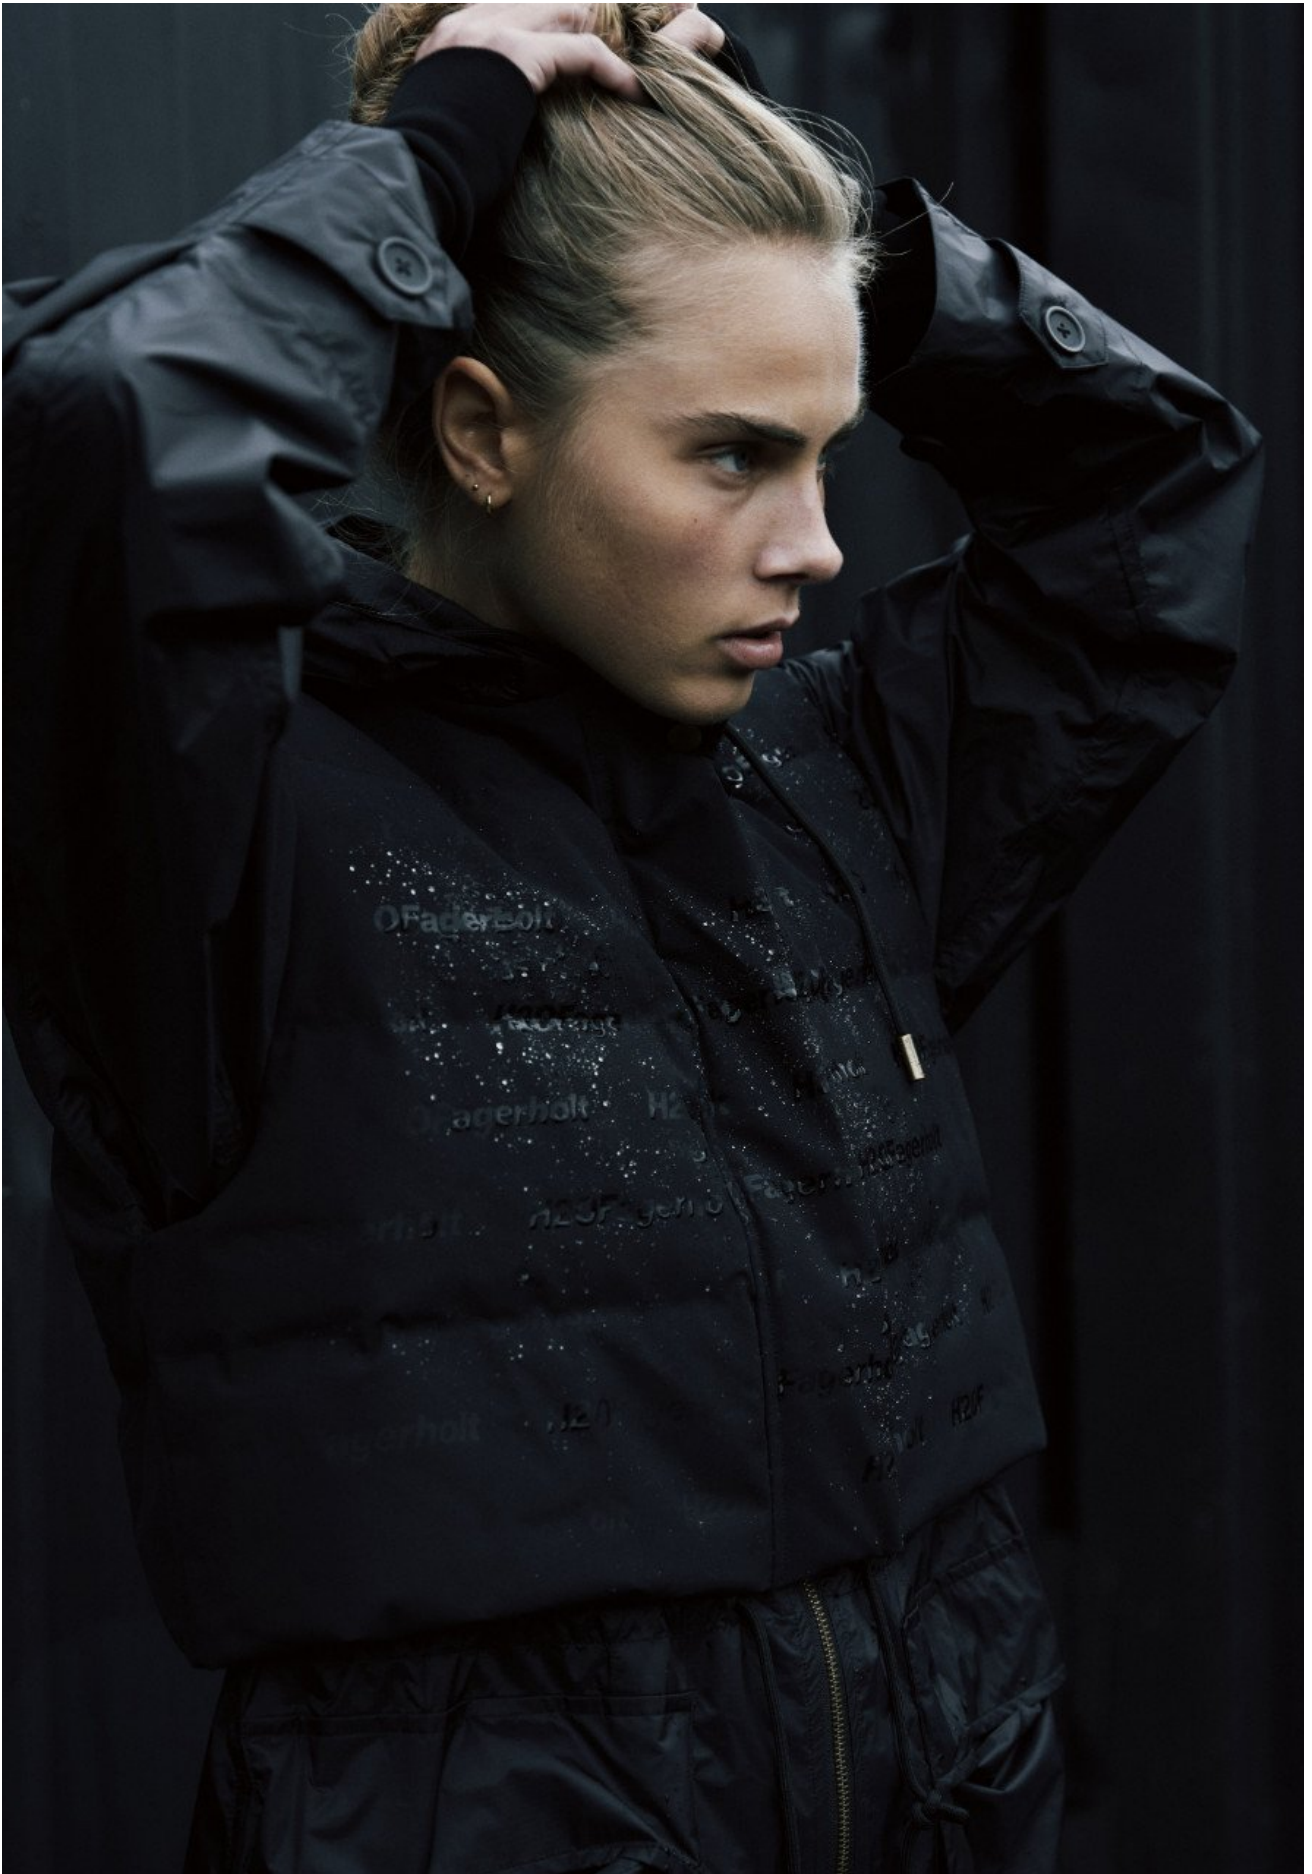

ELISE

HEIGHT 177 | BUST 84 | WAIST 58 | HIPS 89 | HAIR DARK BLOND | EYES BLUE | SHOES 39 1/2 | DRESS 34

kult
GERMANY