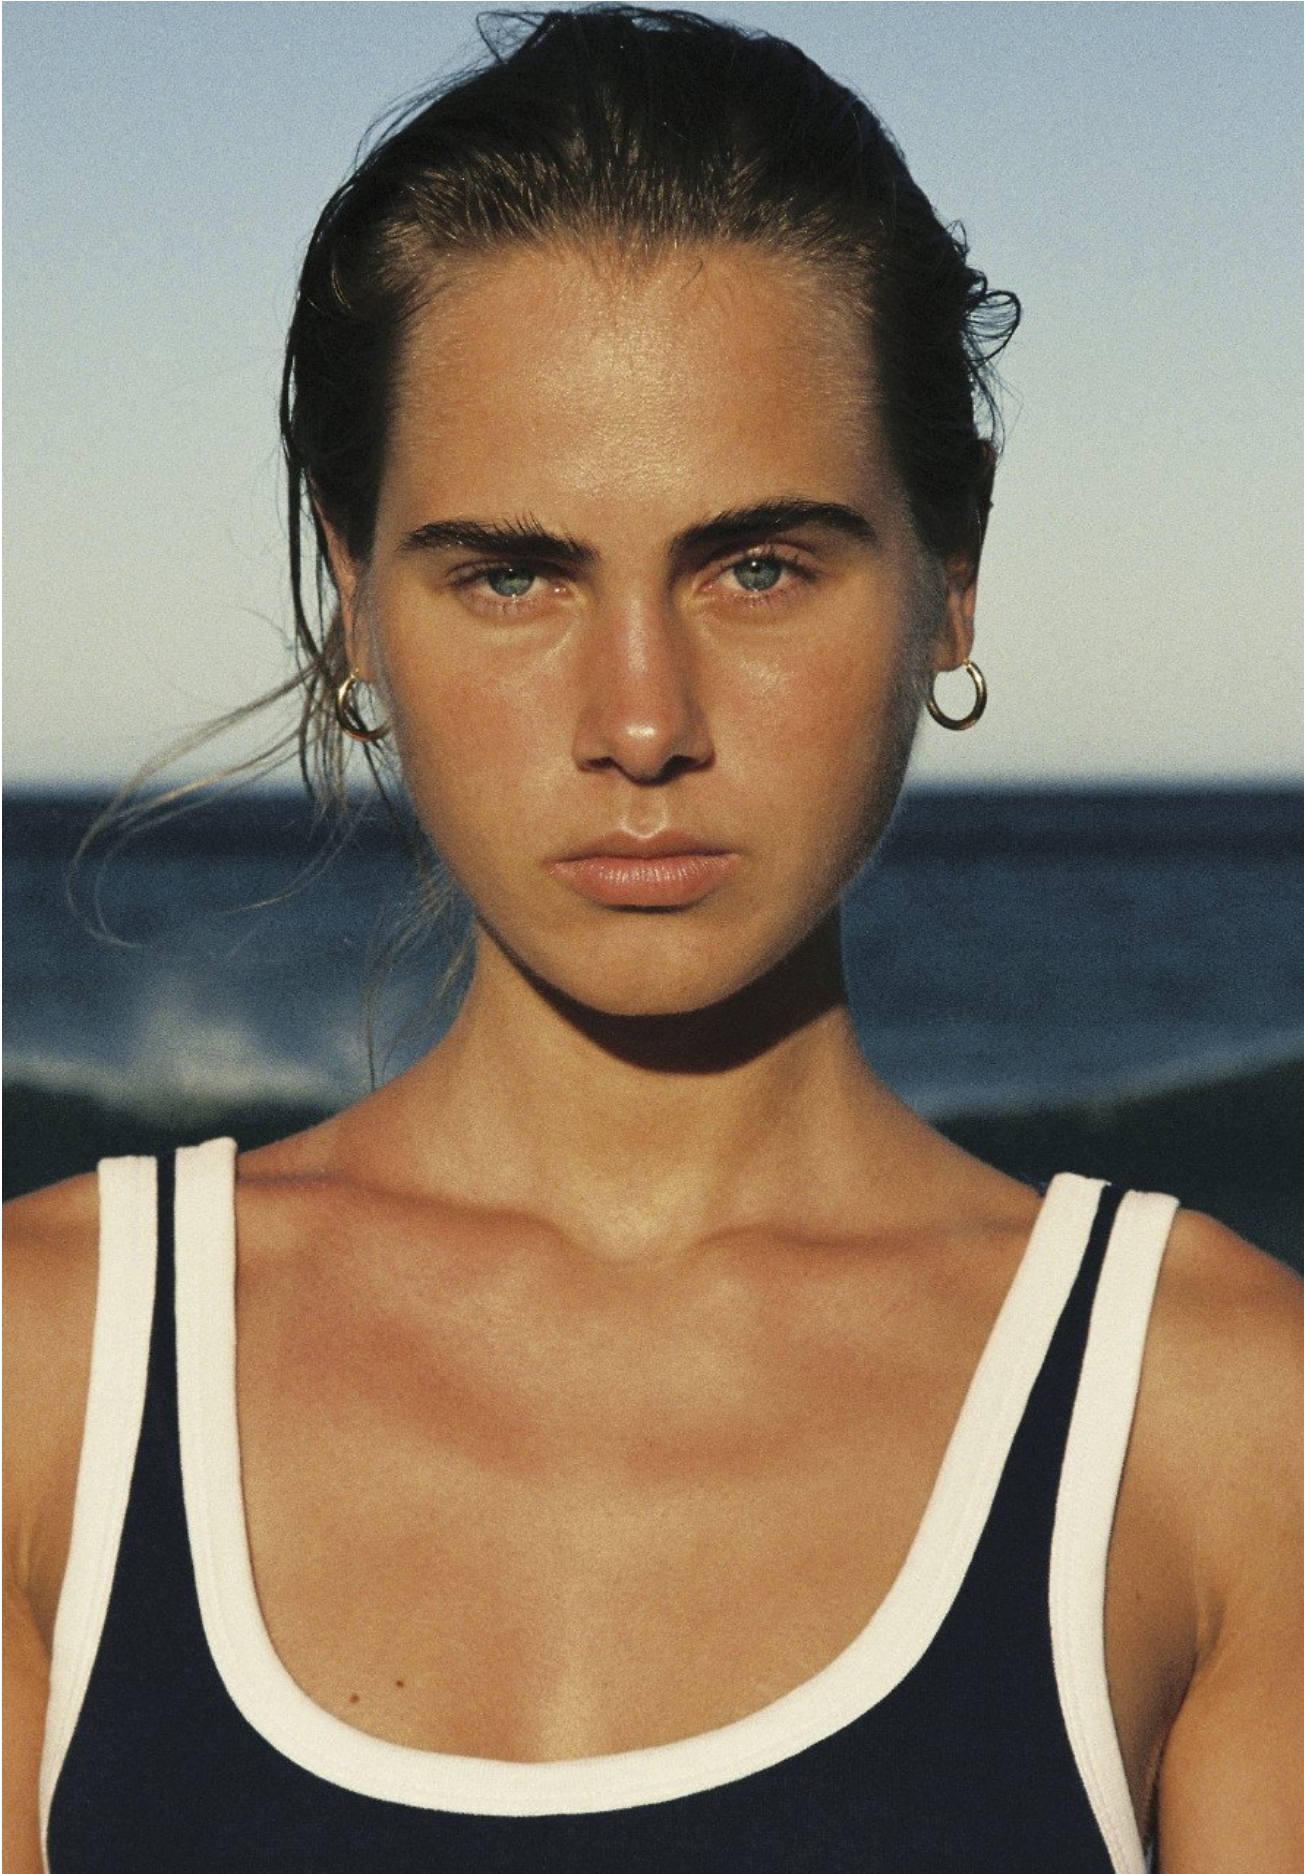

ELISE

HEIGHT 177 | BUST 75 | WAIST 60 | HIPS 89 | HAIR DARK BLOND | EYES BLUE | SHOES 39 1/2 | DRESS 34

kult
GERMANY

ELISE

HEIGHT 177 | BUST 75 | WAIST 60 | HIPS 89 | HAIR DARK BLOND | EYES BLUE | SHOES 39 1/2 | DRESS 34

kult
GERMANY

ELISE

HEIGHT 177 | BUST 75 | WAIST 60 | HIPS 89 | HAIR DARK BLOND | EYES BLUE | SHOES 39 1/2 | DRESS 34

kult
GERMANY

ELISE

HEIGHT 177 | BUST 75 | WAIST 60 | HIPS 89 | HAIR DARK BLOND | EYES BLUE | SHOES 39 1/2 | DRESS 34