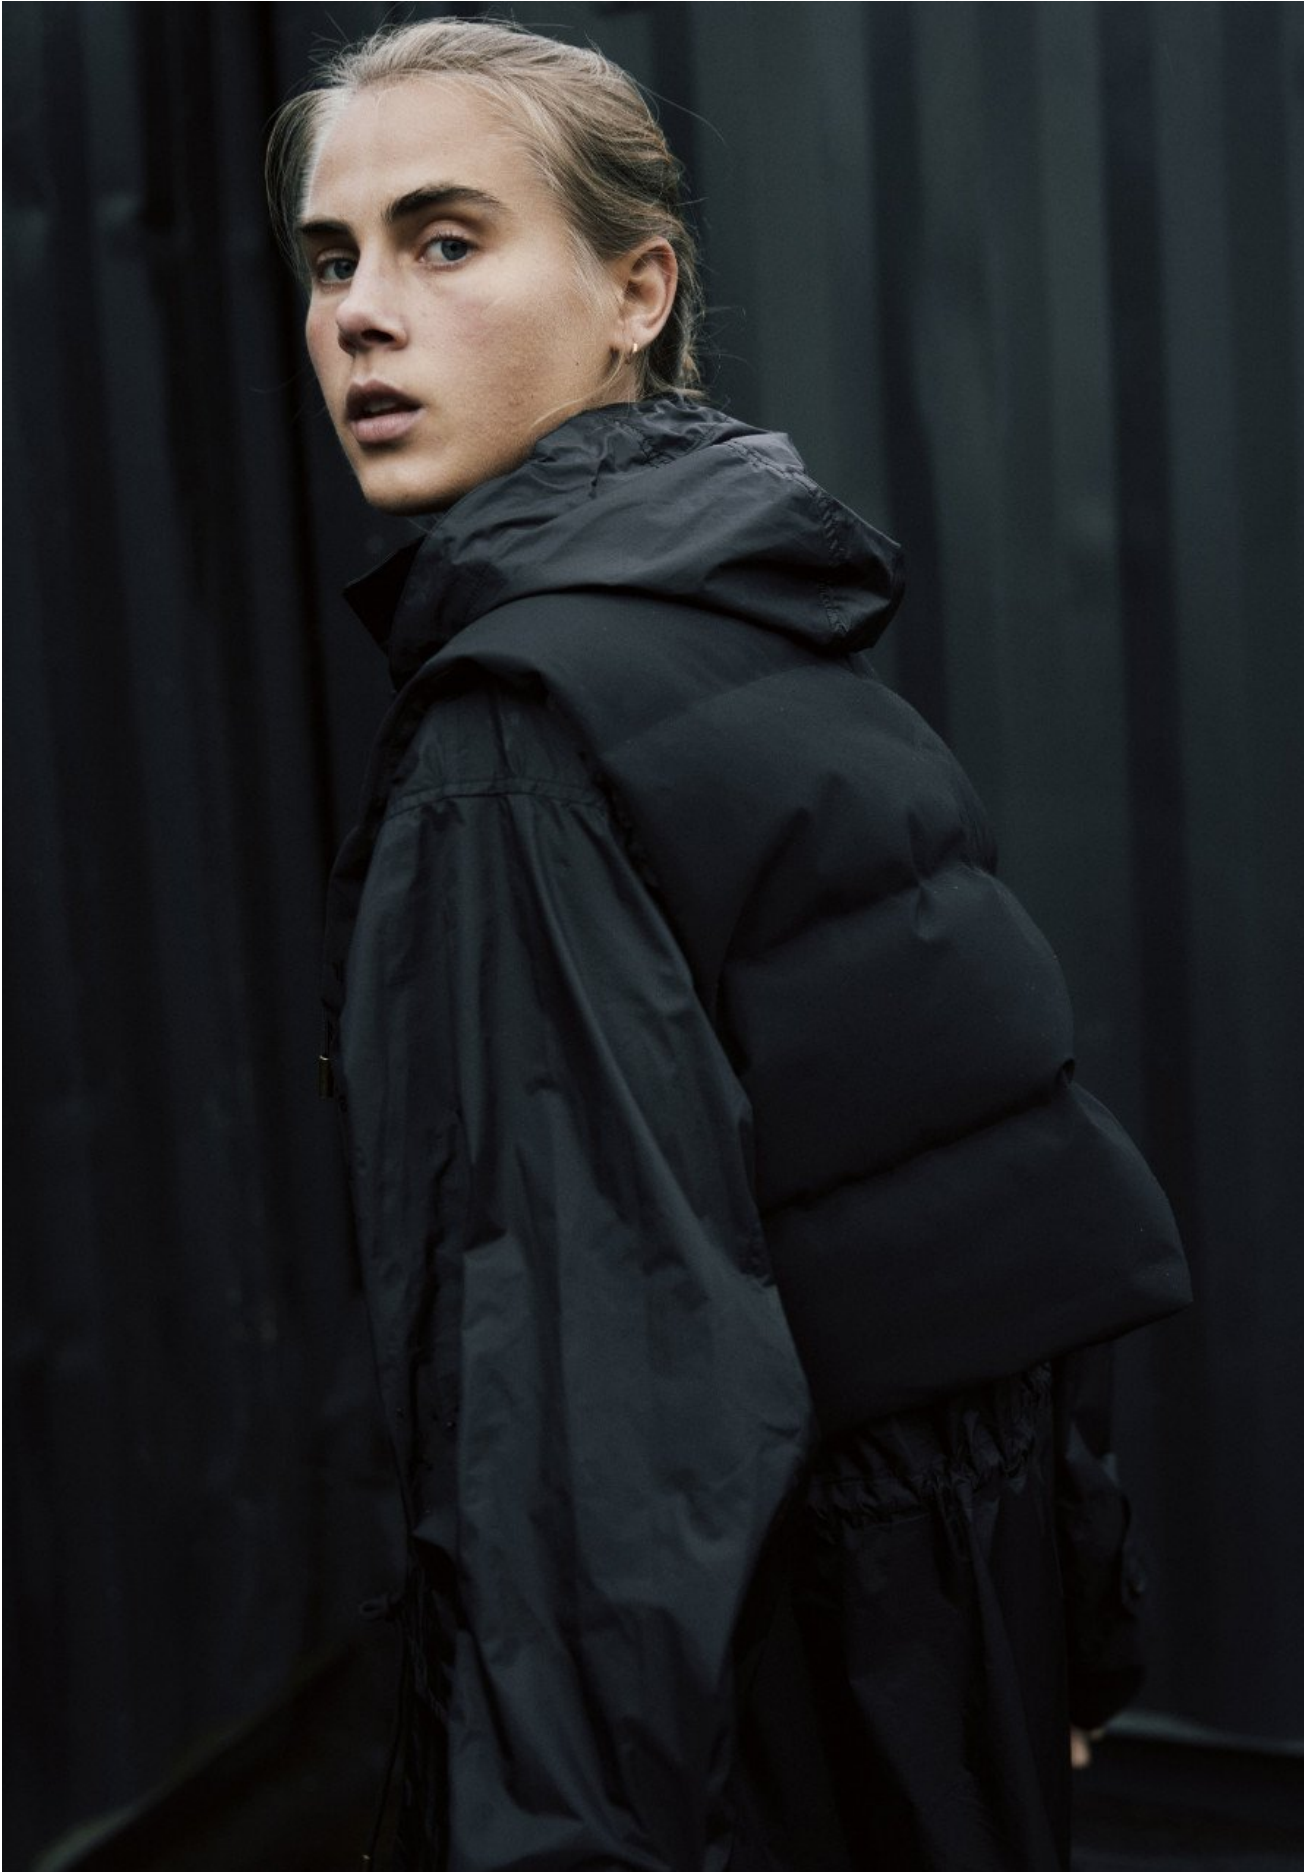

ELISE

HEIGHT 177 | BUST 75 | WAIST 60 | HIPS 89 | HAIR DARK BLOND | EYES BLUE | SHOES 39 1/2 | DRESS 34

kult
GERMANY