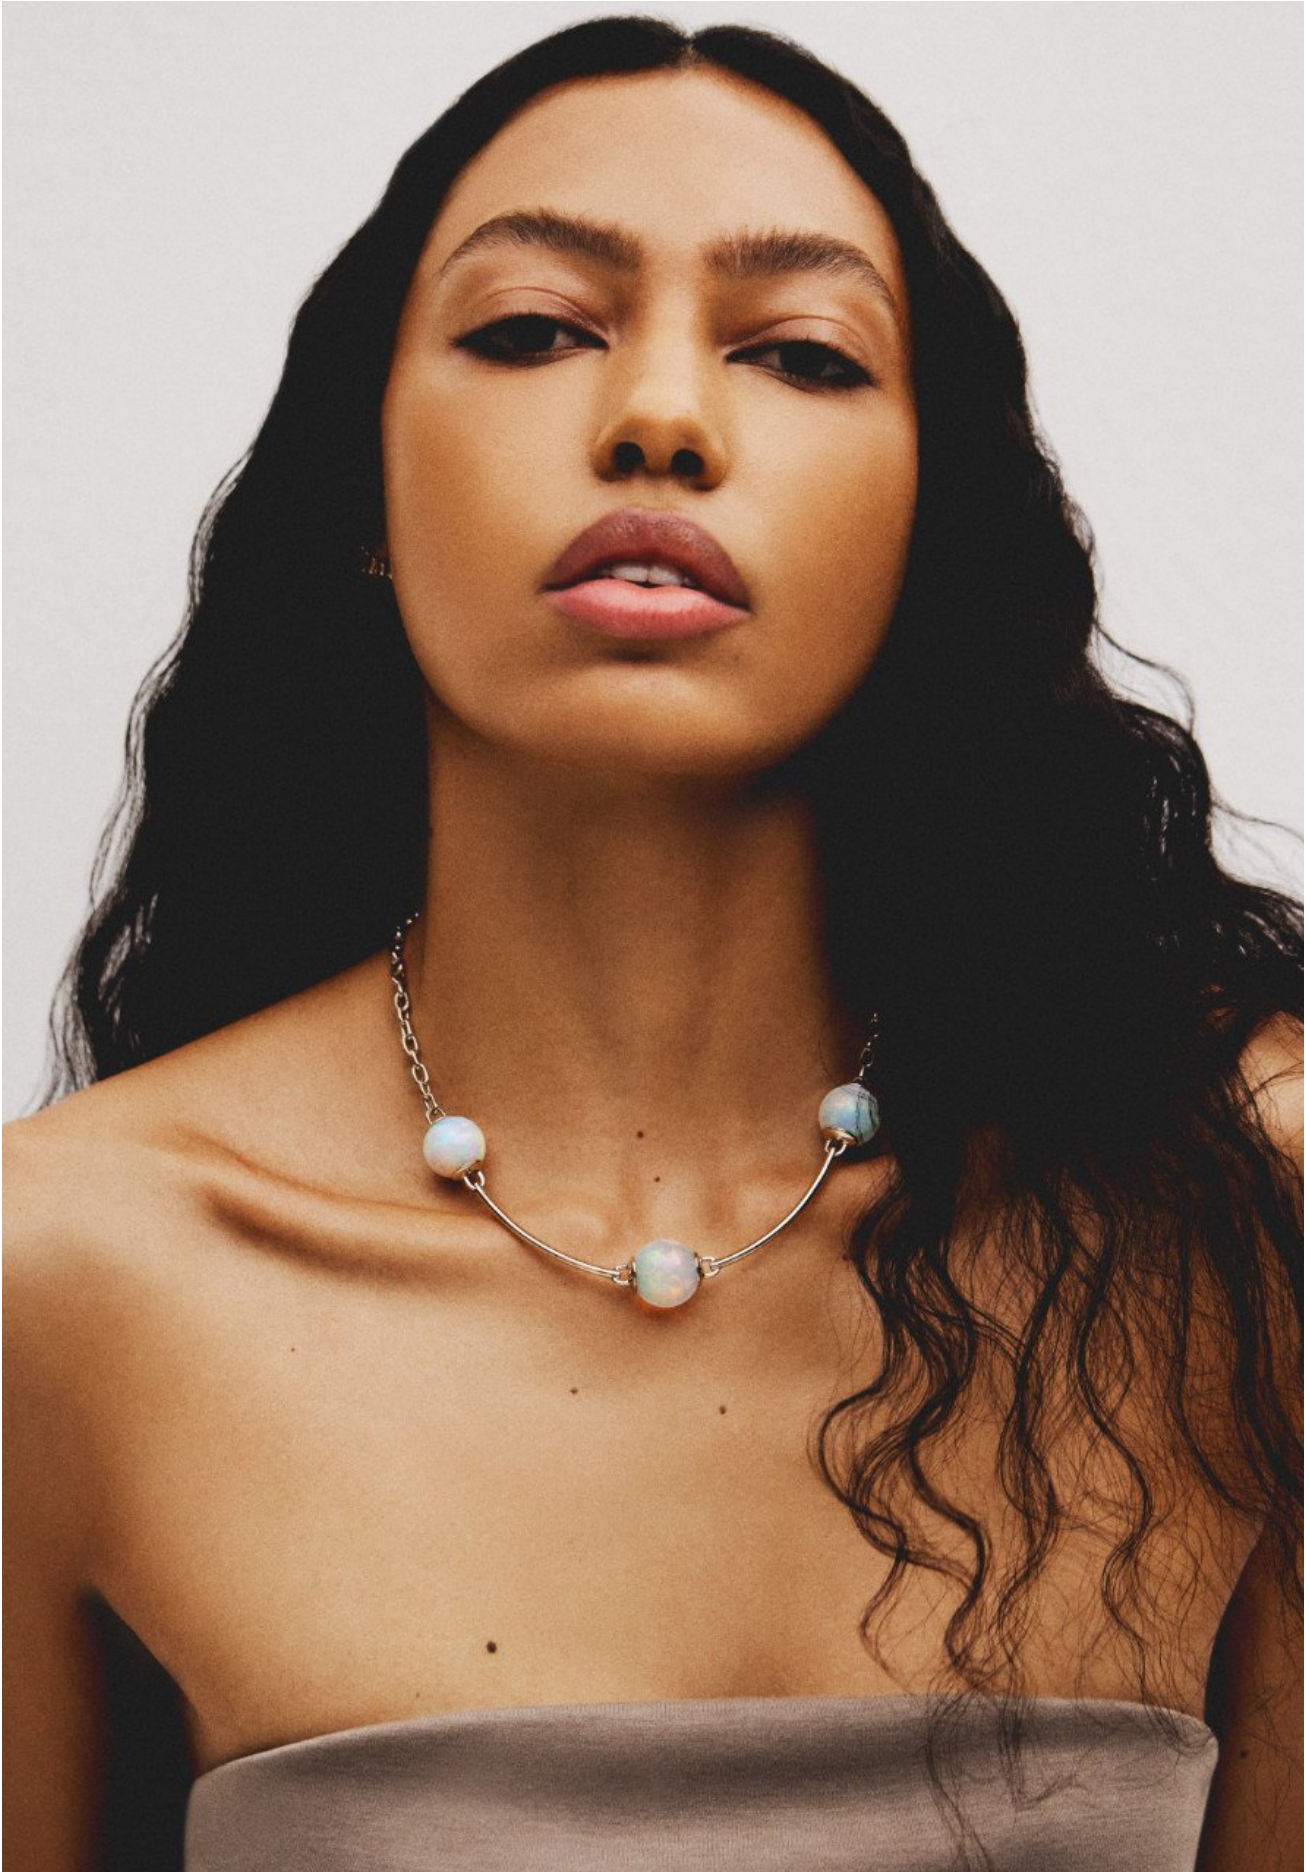

EMILY MENDES

HEIGHT 176 | BUST 82 | WAIST 60 | HIPS 87 | HAIR DARK BROWN | EYES BROWN | SHOES 39

kult
GERMANY