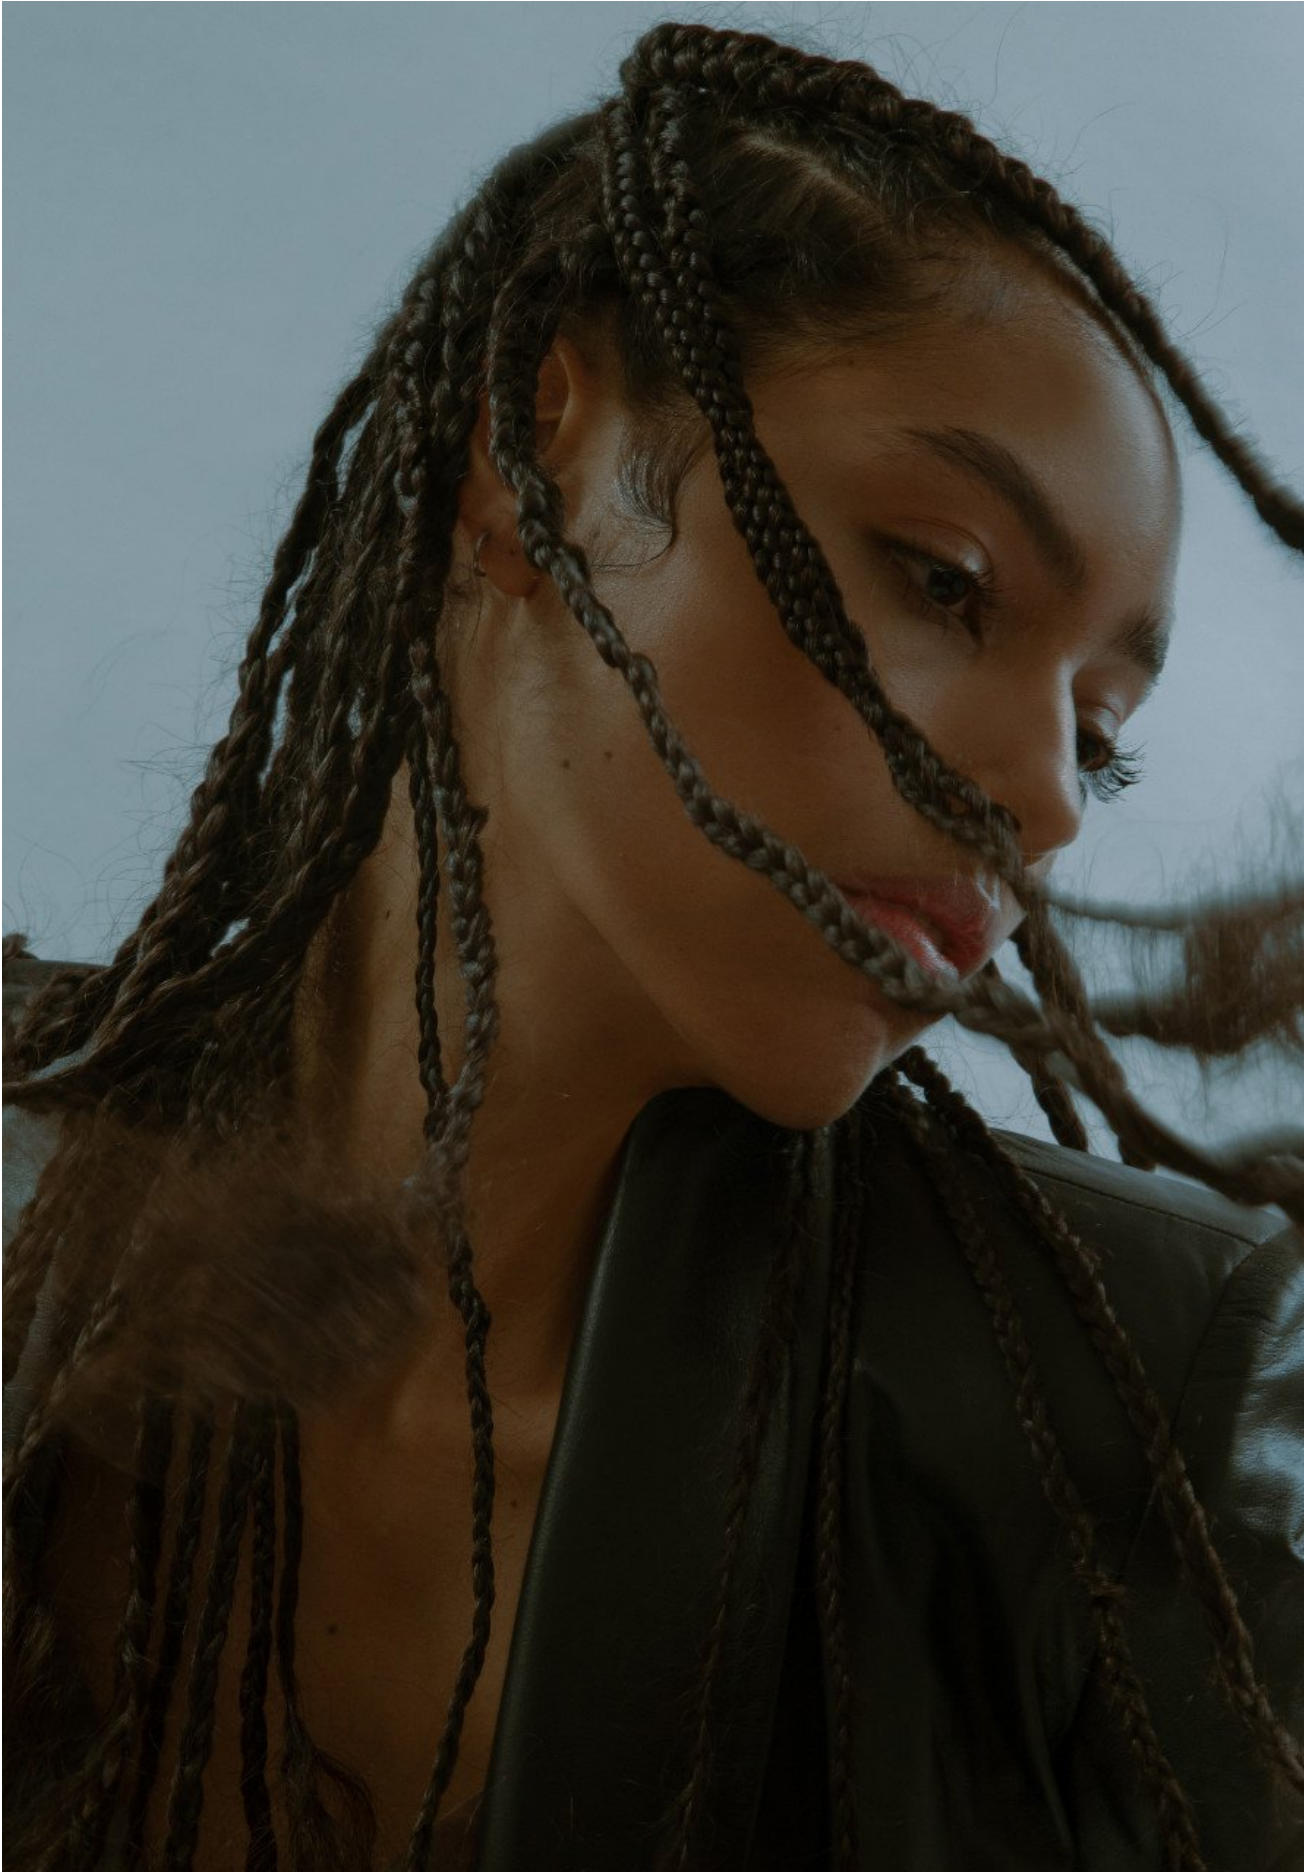

kult
GERMANY

EMILY MENDES

HEIGHT 176 | BUST 82 | WAIST 60 | HIPS 87 | HAIR DARK BROWN | EYES BROWN | SHOES 39

kult
GERMANY

EMILY MENDES

HEIGHT 176 | BUST 82 | WAIST 60 | HIPS 87 | HAIR DARK BROWN | EYES BROWN | SHOES 39