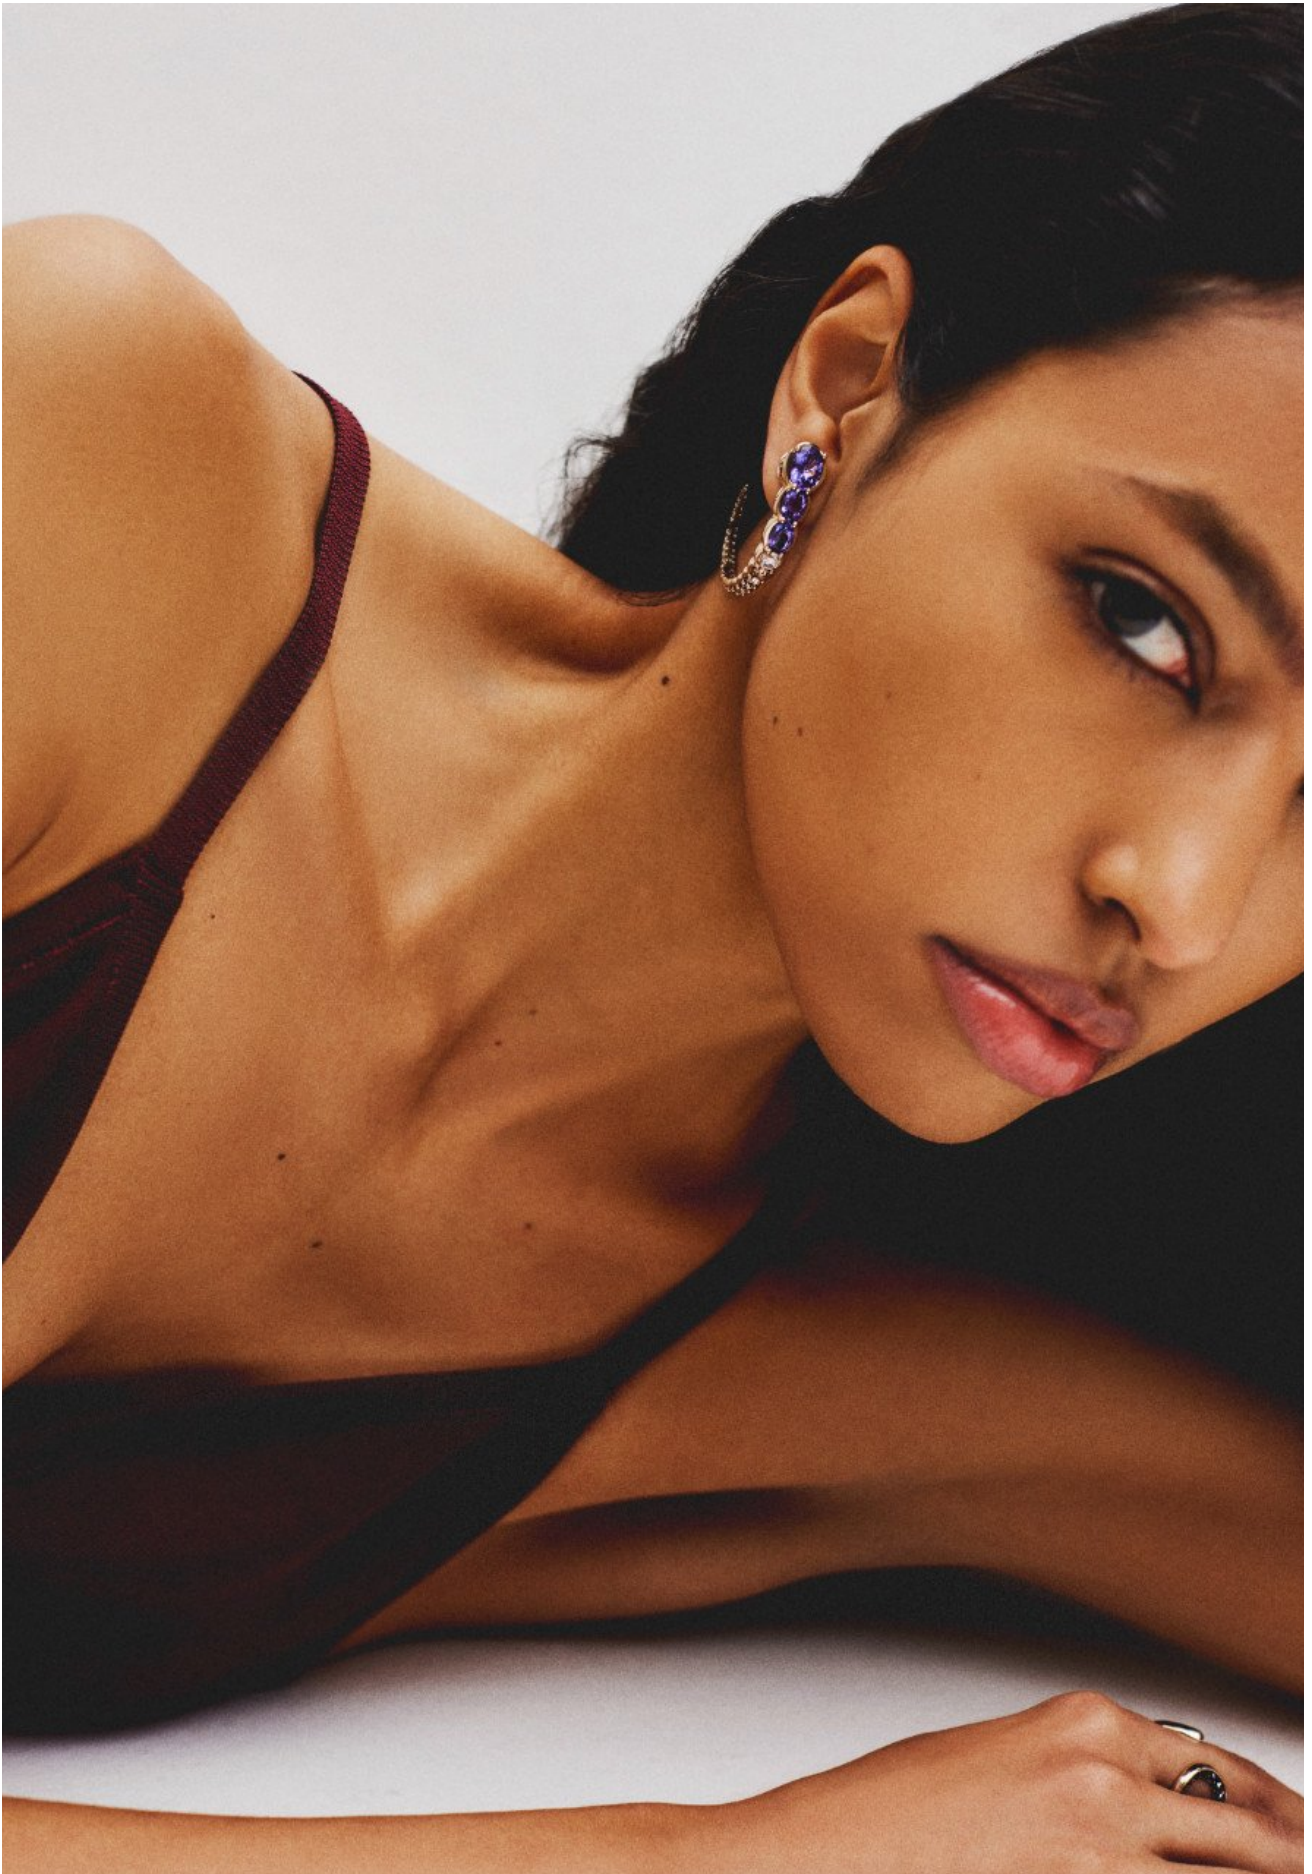

EMILY MENDES

HEIGHT 176 | BUST 82 | WAIST 60 | HIPS 87 | HAIR DARK BROWN | EYES BROWN | SHOES 39

kult
GERMANY