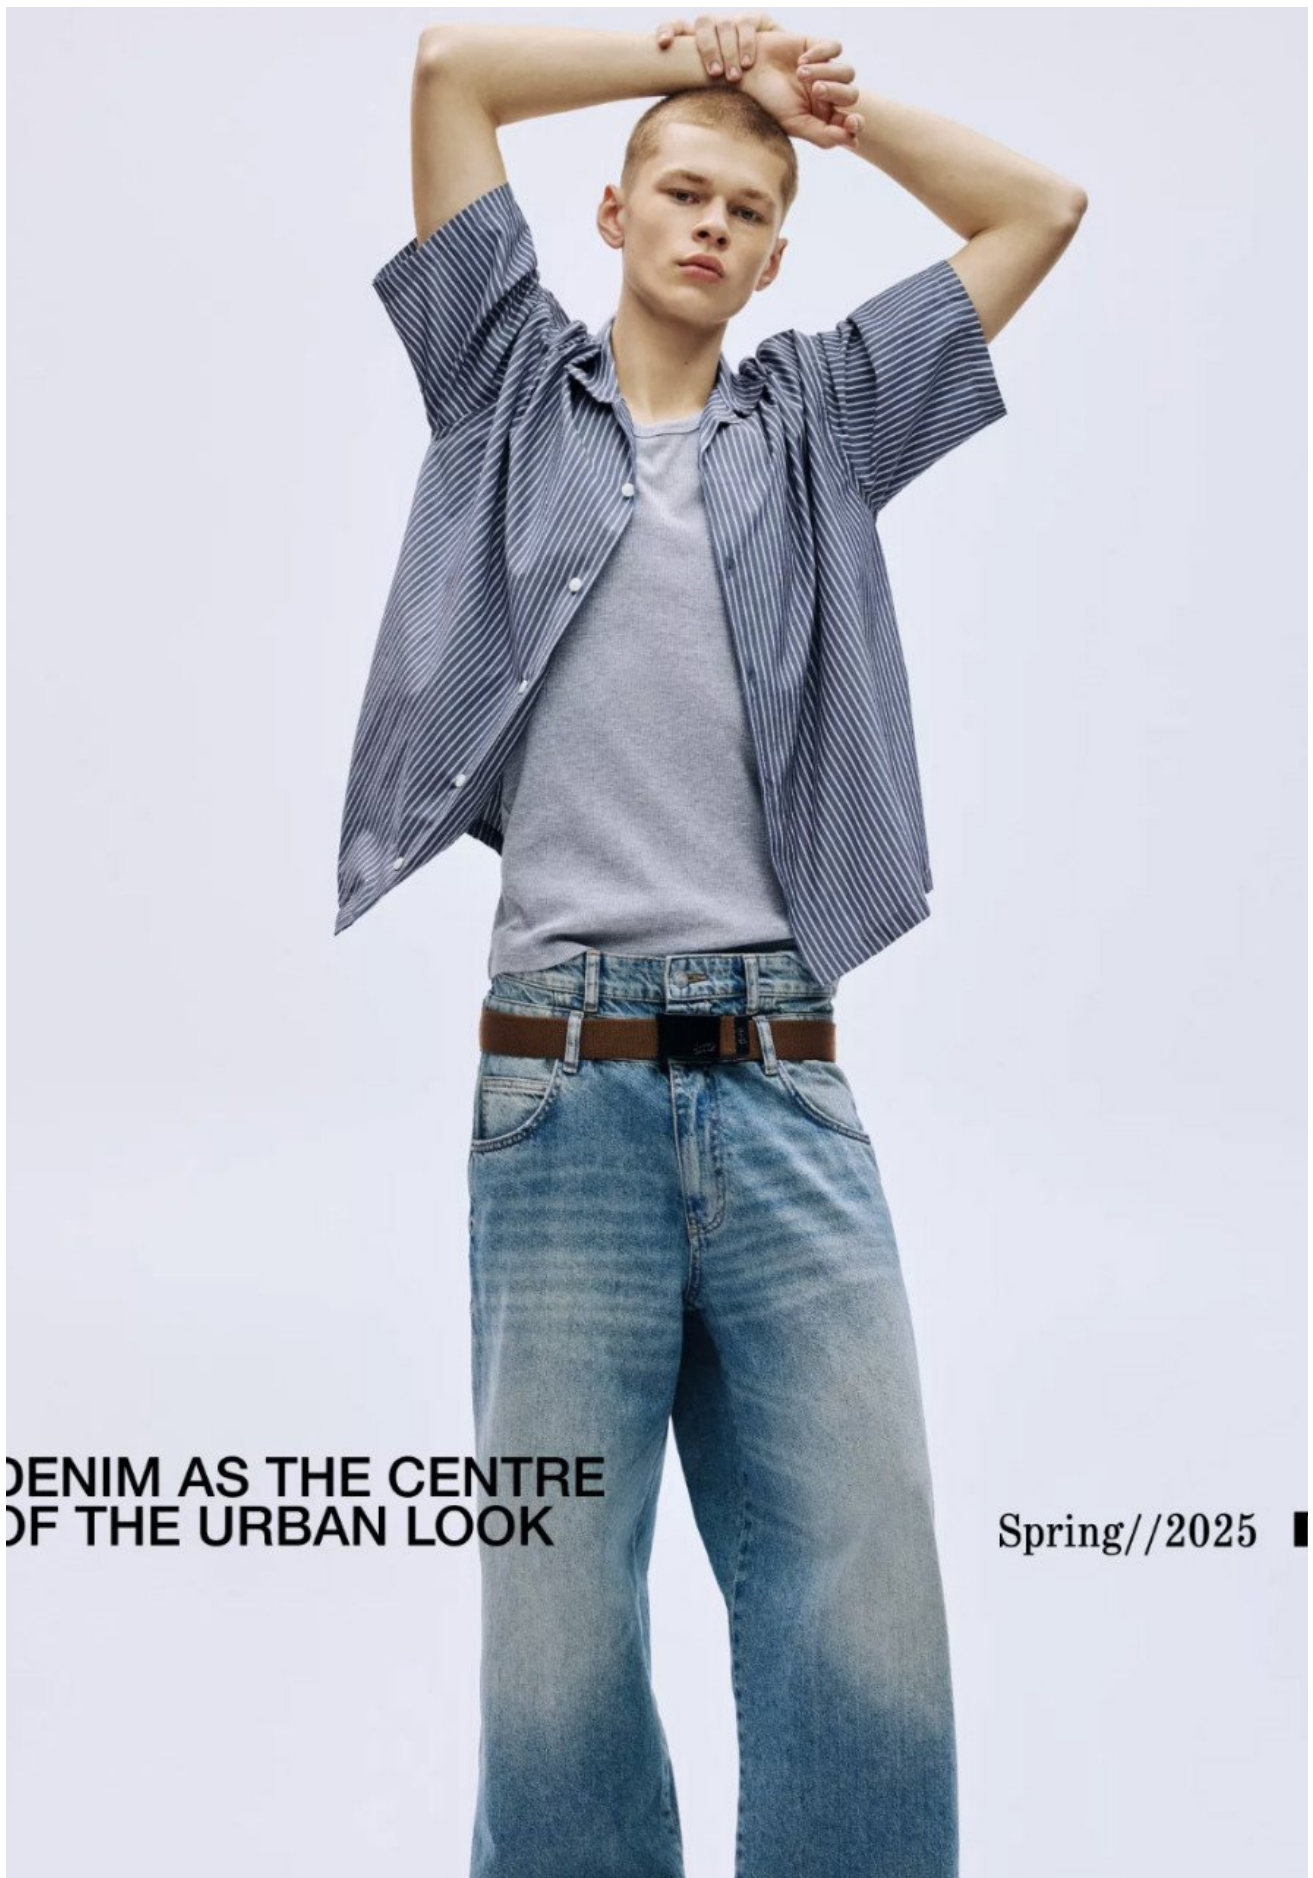

# GABRIEL NOAH

HEIGHT 189 | WAIST 80 | HIPS 85 | HAIR BLOND | EYES BLUE | SHOES 45 | SUIT 58

kult  
GERMANY

GABRIEL NOAH

DENIM AS THE CENTRE  
OF THE URBAN LOOK

Spring//2025 ■

HEIGHT 189 | WAIST 80 | HIPS 85 | HAIR BLOND | EYES BLUE | SHOES 45 | SUIT 58