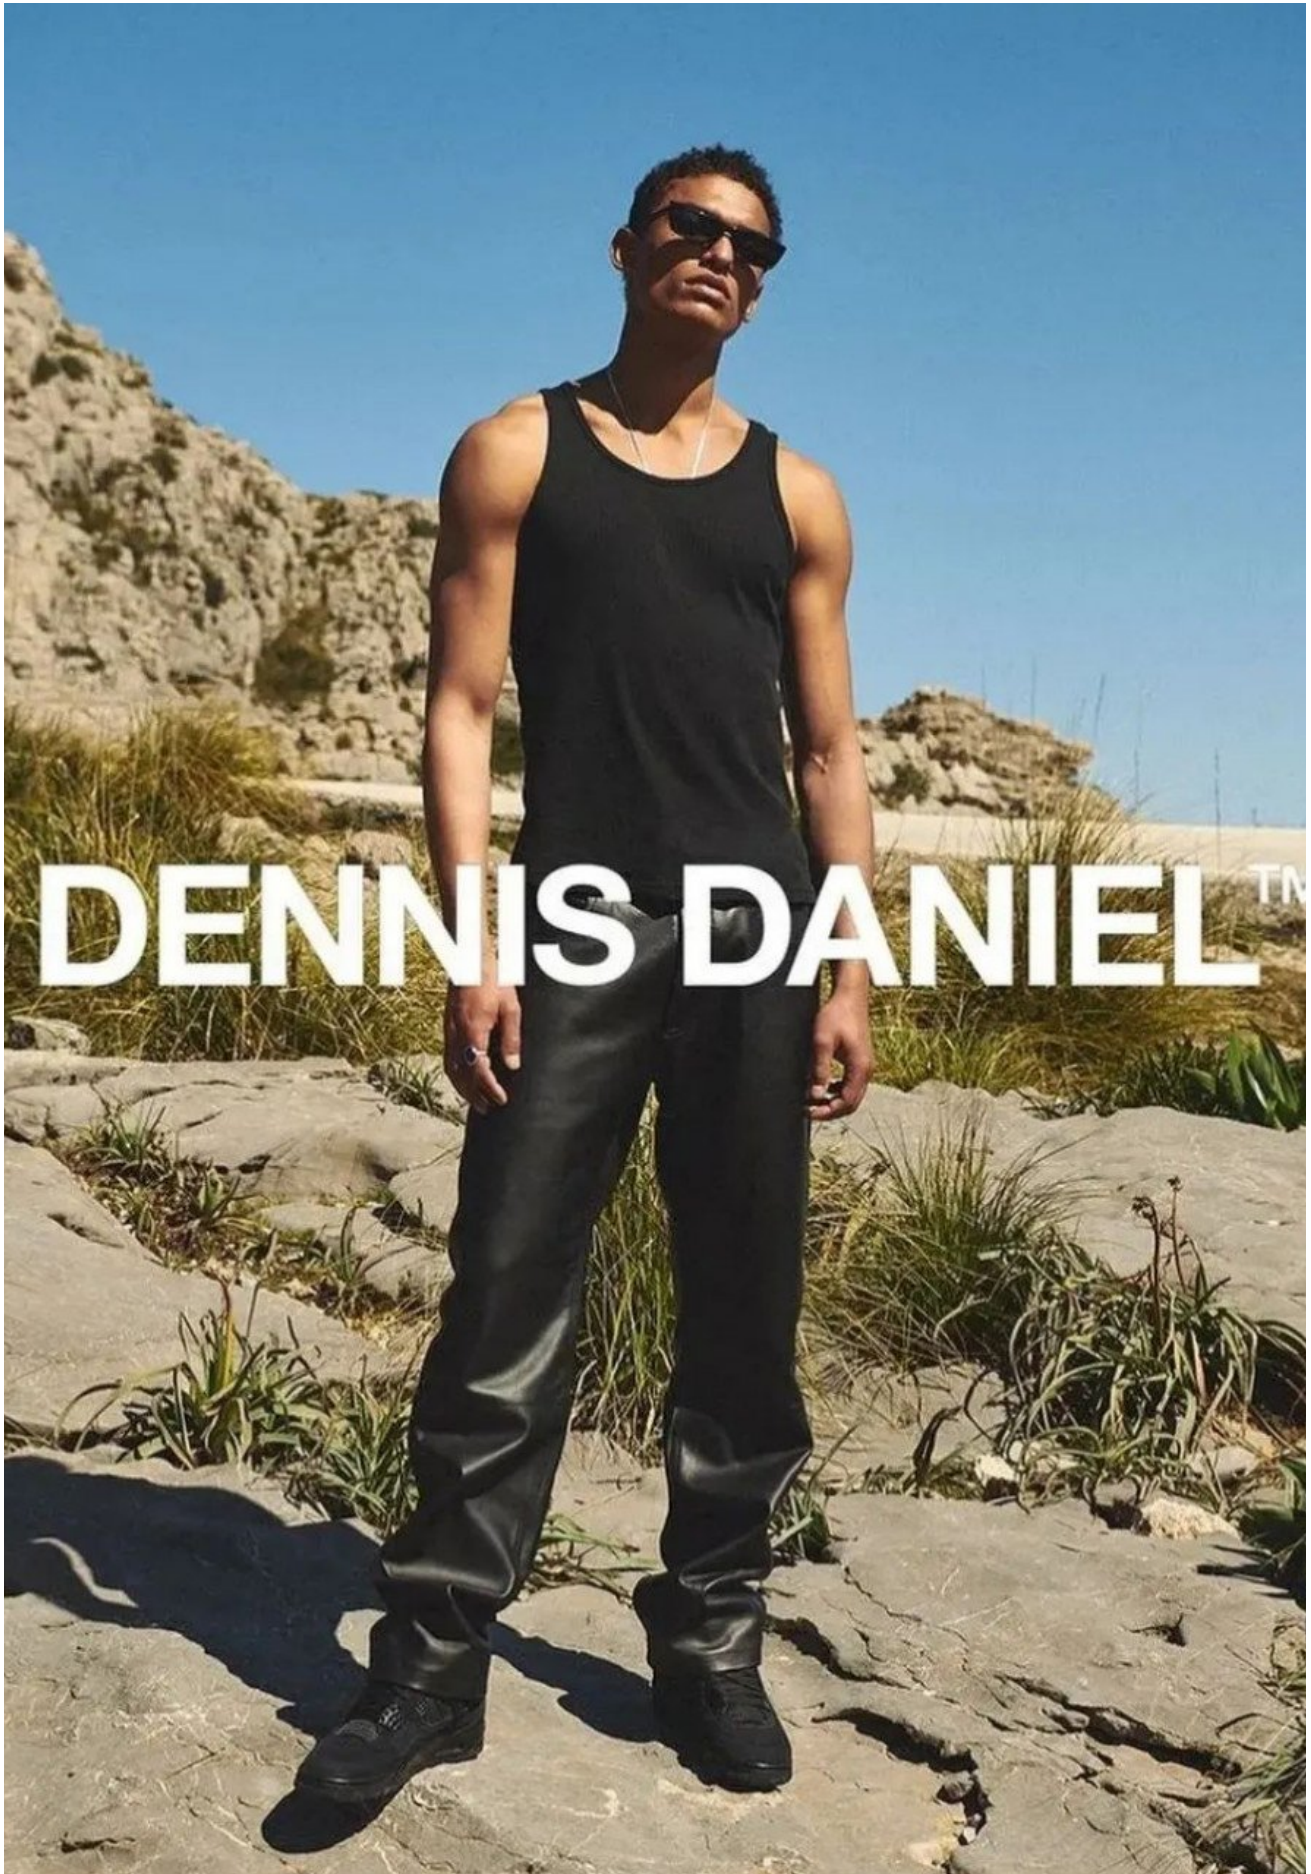

GEOFFREY CAMUS

DENNIS DANIEL

HEIGHT 184 | CHEST 97 | WAIST 79 | HIPS 93 | HAIR BLACK | EYES BROWN | SHOES 43

kult
GERMANY