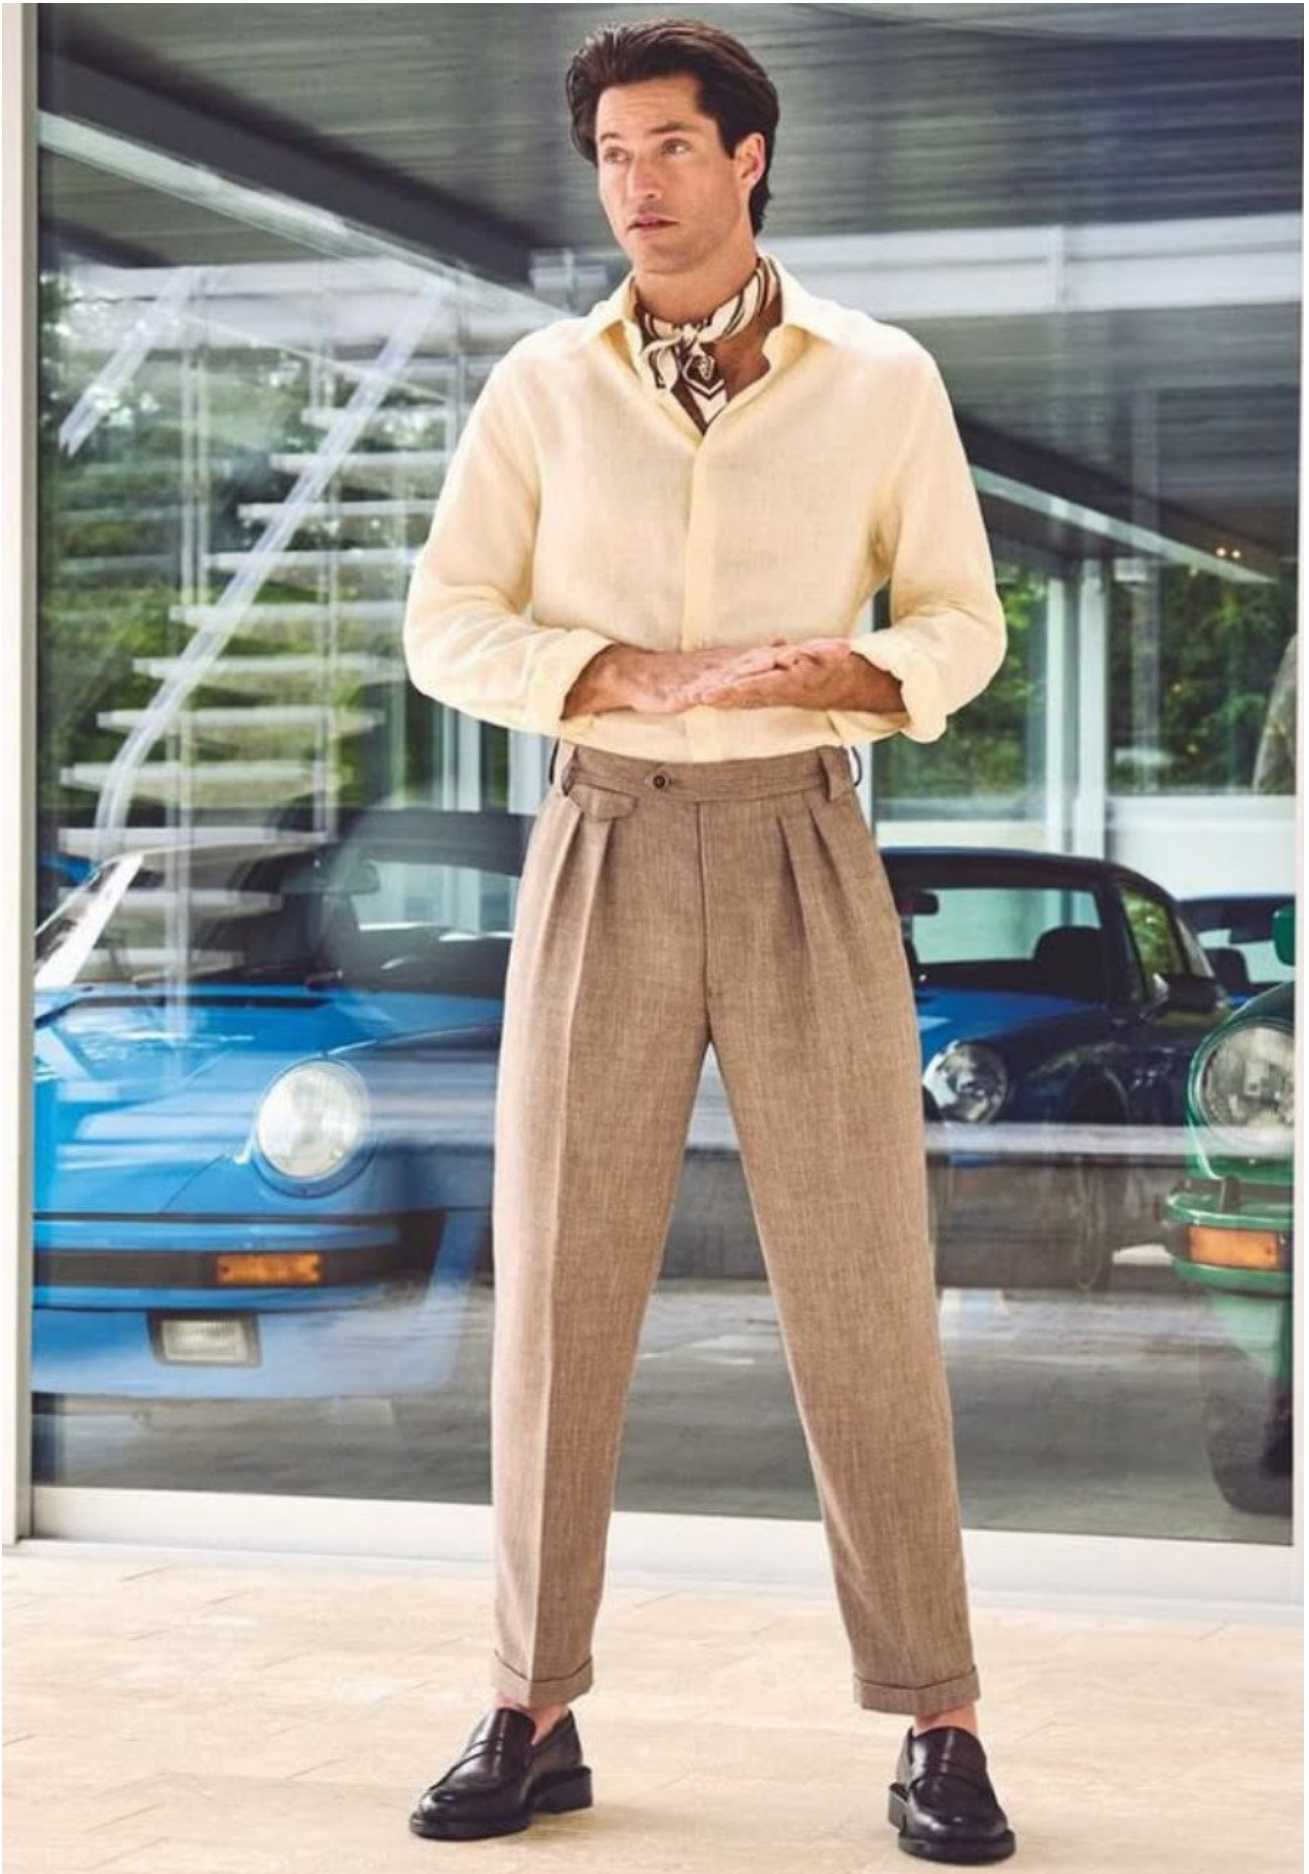

GREG KHEEL

HEIGHT 188 | CHEST 101 | WAIST 80 | HAIR BROWN | EYES BLUE | SHOES 45 | SUIT 50

kult
GERMANY