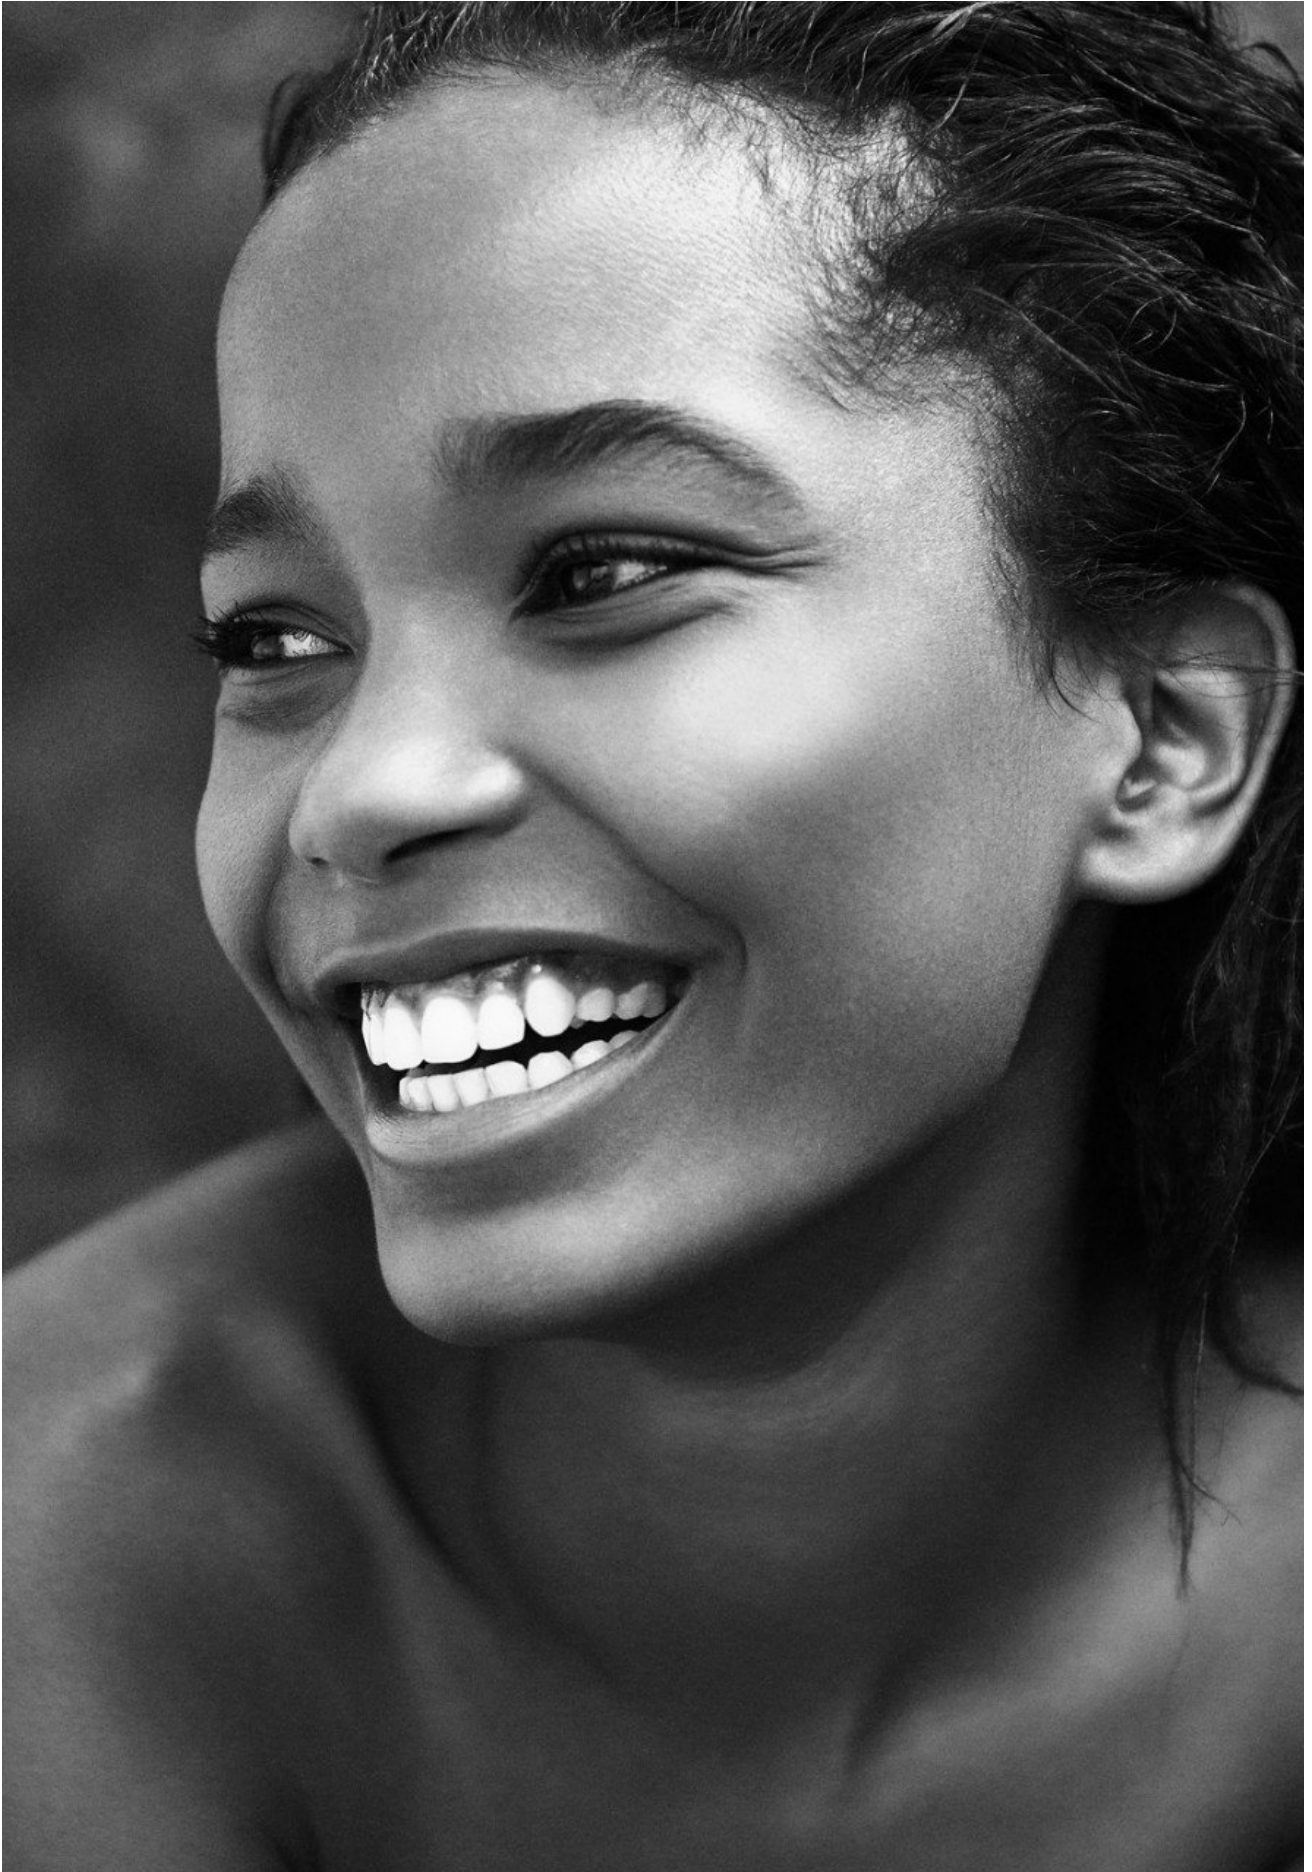

ISILDA MOREIRA

HEIGHT 178 | BUST 80 | WAIST 60 | HIPS 88 | HAIR BROWN | EYES BROWN | SHOES 39 | DRESS 34

kult
GERMANY