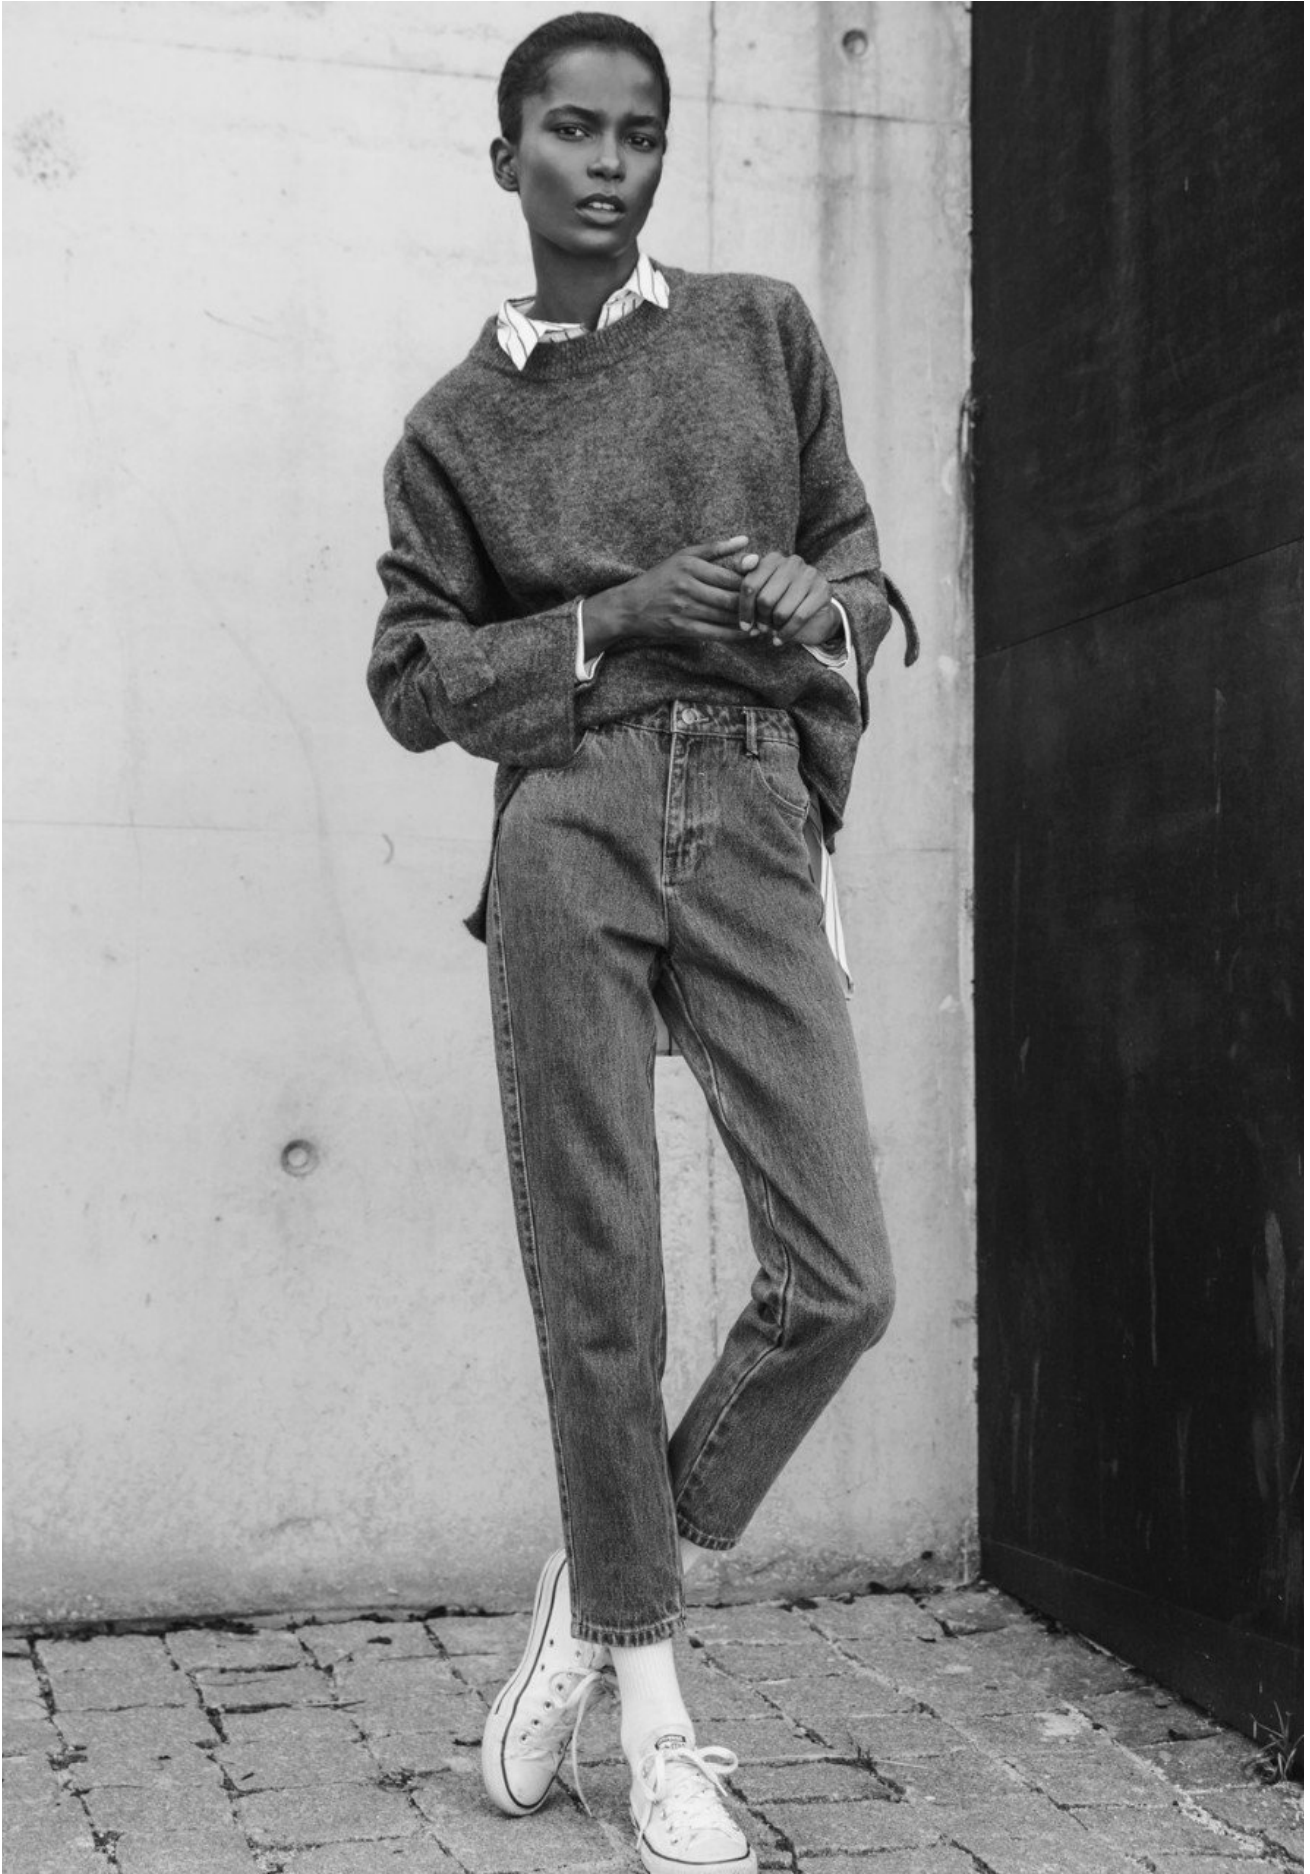

ISILDA MOREIRA

HEIGHT 178 | BUST 80 | WAIST 60 | HIPS 88 | HAIR BROWN | EYES BROWN | SHOES 39 | DRESS 34

kult
GERMANY

ISILDA MOREIRA

HEIGHT 178 | BUST 80 | WAIST 60 | HIPS 88 | HAIR BROWN | EYES BROWN | SHOES 39 | DRESS 34