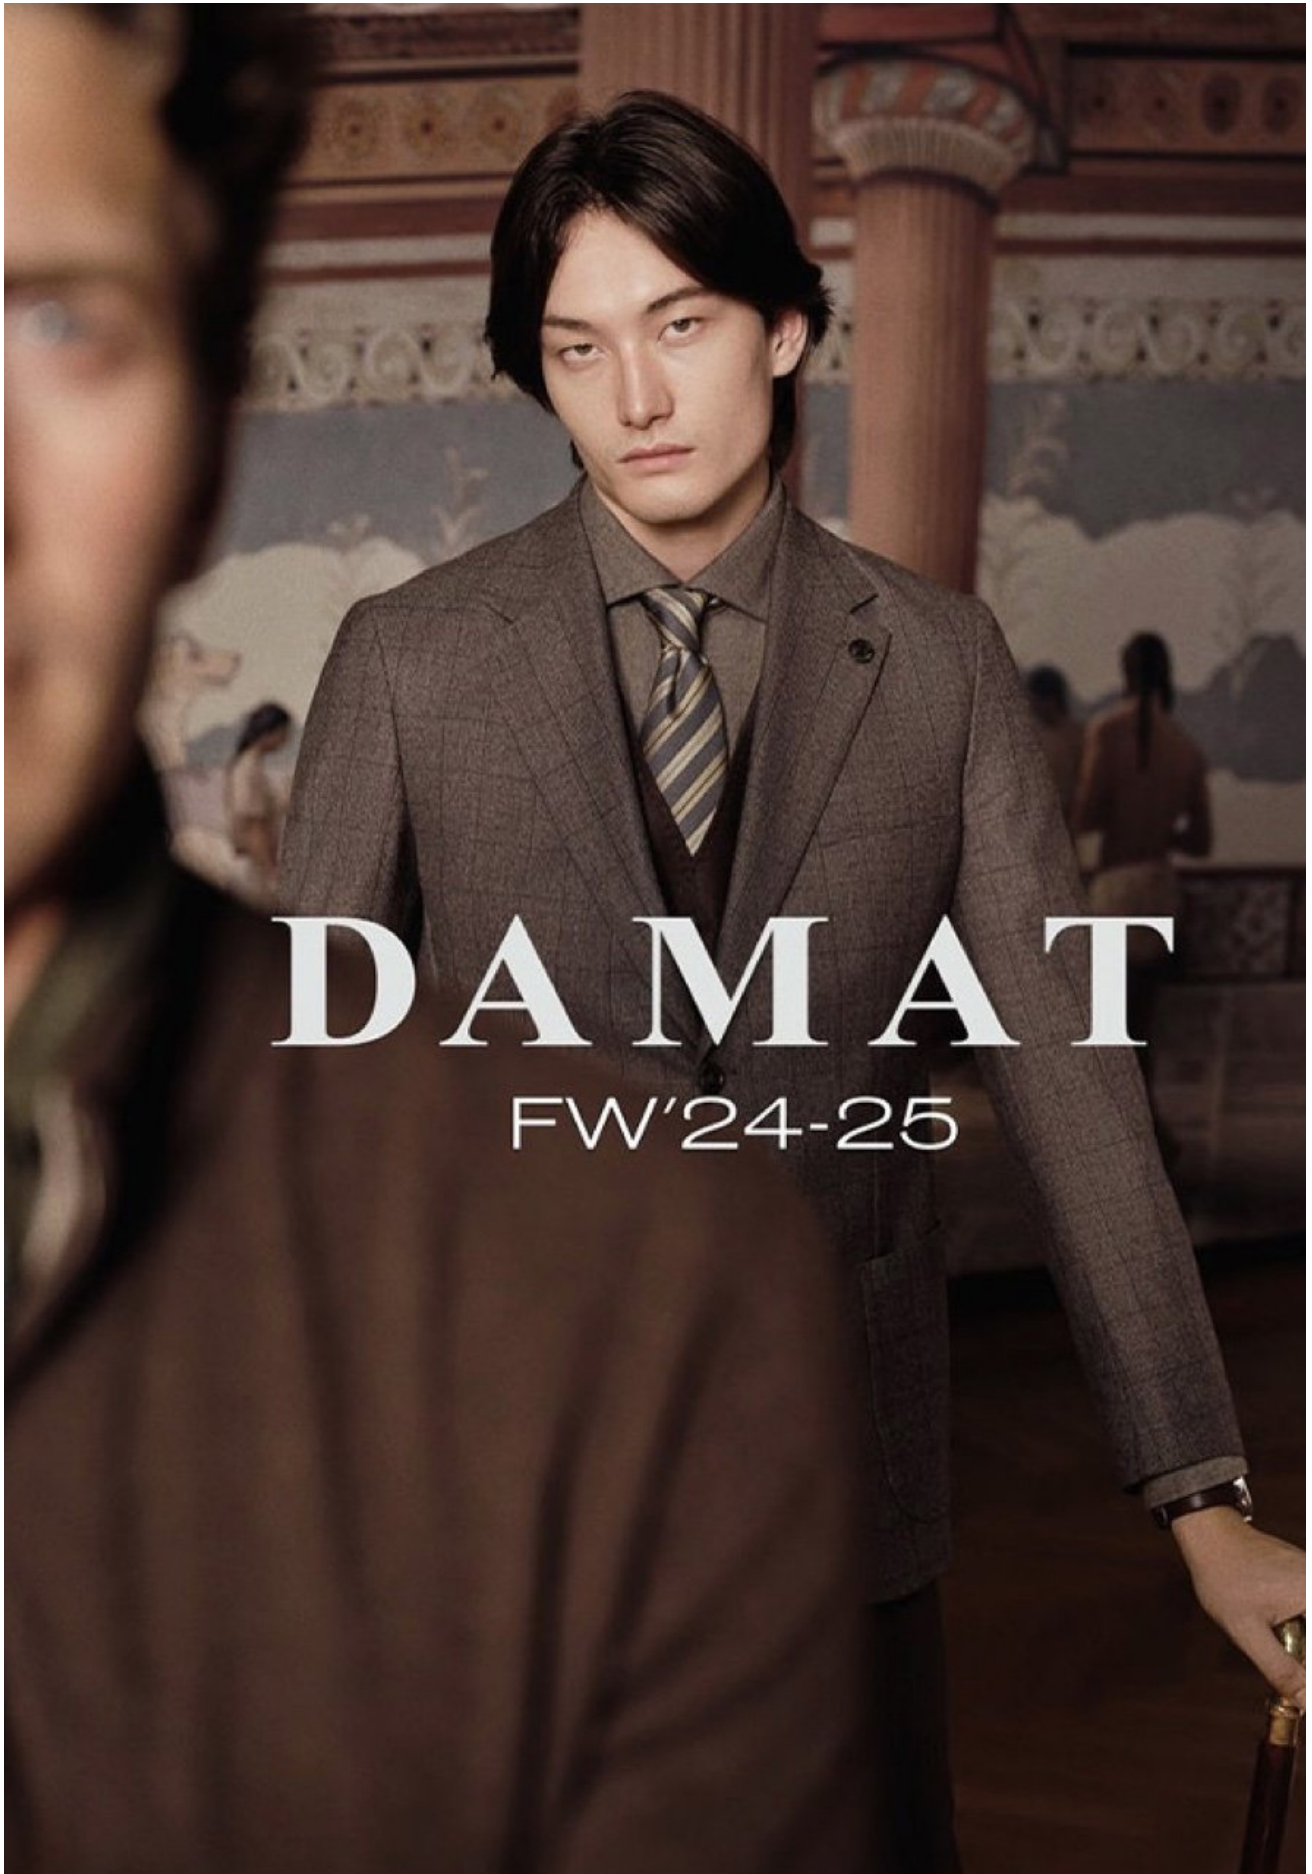

kult
GERMANY

JOSEPH NORRIS

ONLY BY OLIVER PEOPLES

HEIGHT 189 | CHEST 104 | WAIST 84 | HIPS 99 | HAIR DARK BROWN | EYES HAZEL | SHOES 45 | SUIT 42

kult
GERMANY

JOSEPH NORRIS

DAMAT

FW'24-25