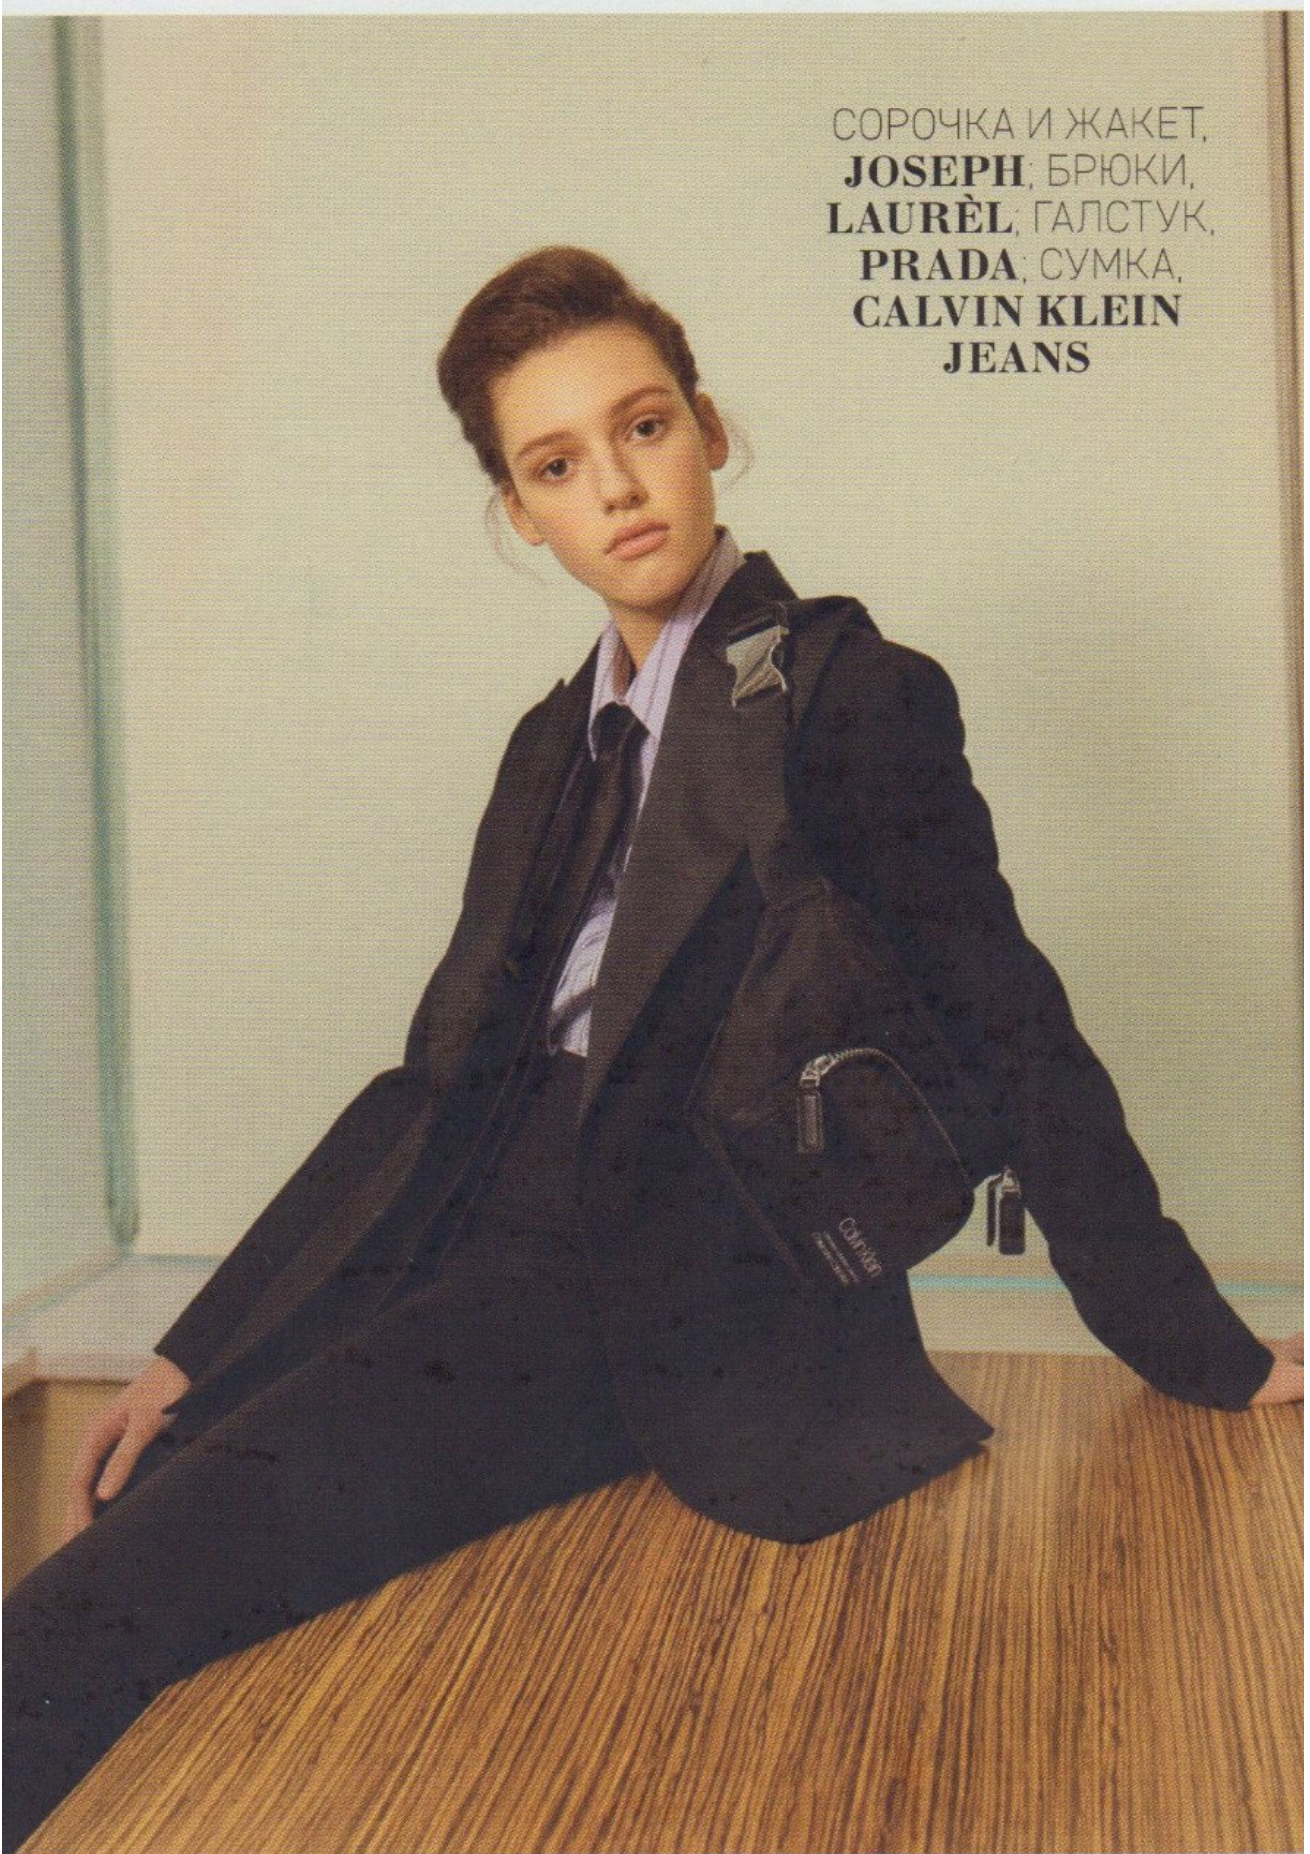

KATE ROSE

СОРОЧКА И ЖАКЕТ,
JOSEPH, БРЮКИ,
LAURÈL, ГАЛСТУК,
PRADA, СУМКА,
CALVIN KLEIN
JEANS

HEIGHT 174 | BUST 84 | WAIST 59 | HIPS 90 | HAIR BROWN | EYES HAZEL | SHOES 38 | DRESS 36

kult
GERMANY