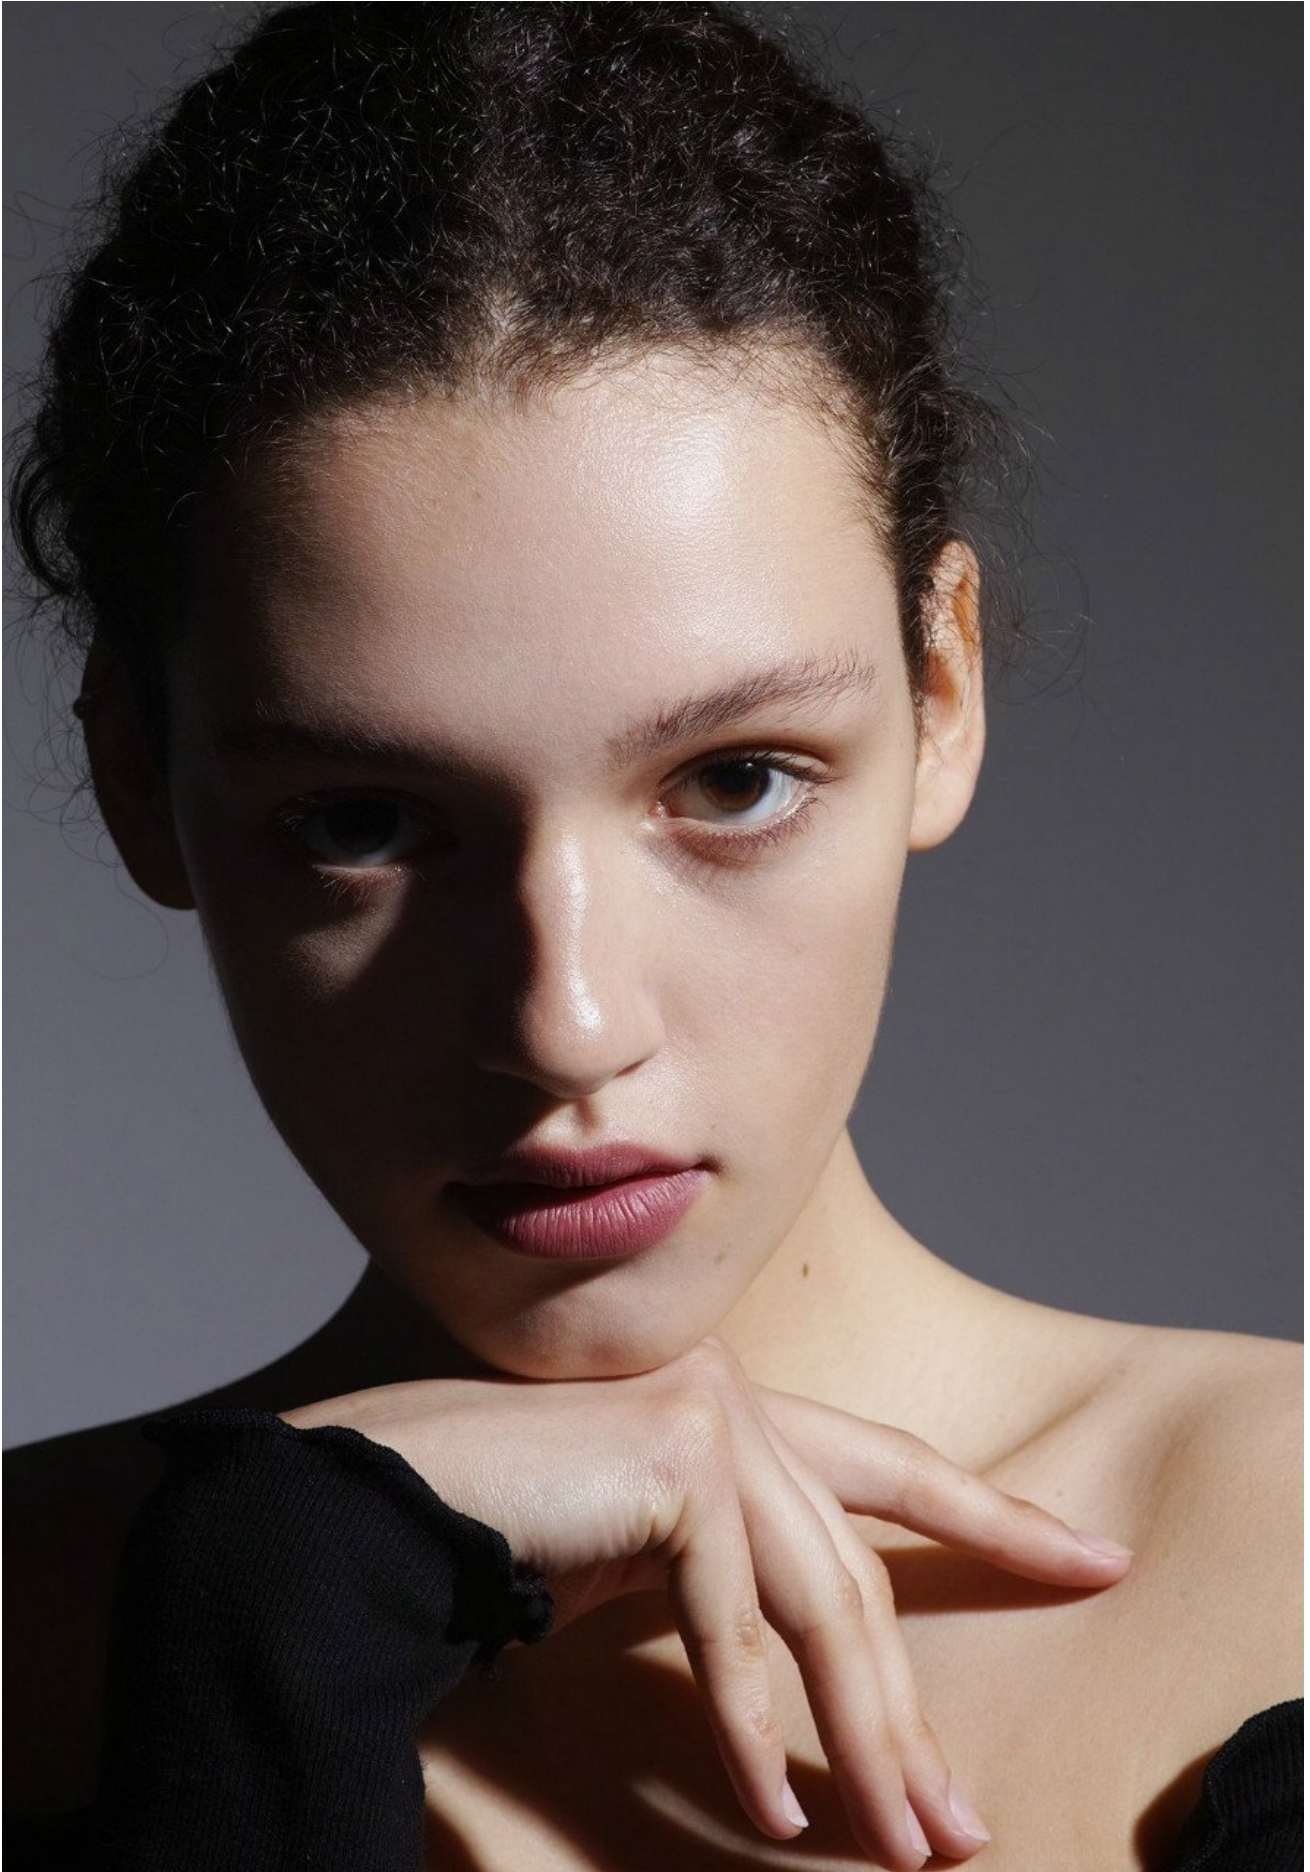

KATE ROSE

HEIGHT 174 | BUST 84 | WAIST 59 | HIPS 90 | HAIR BROWN | EYES HAZEL | SHOES 38 | DRESS 36

kult
GERMANY