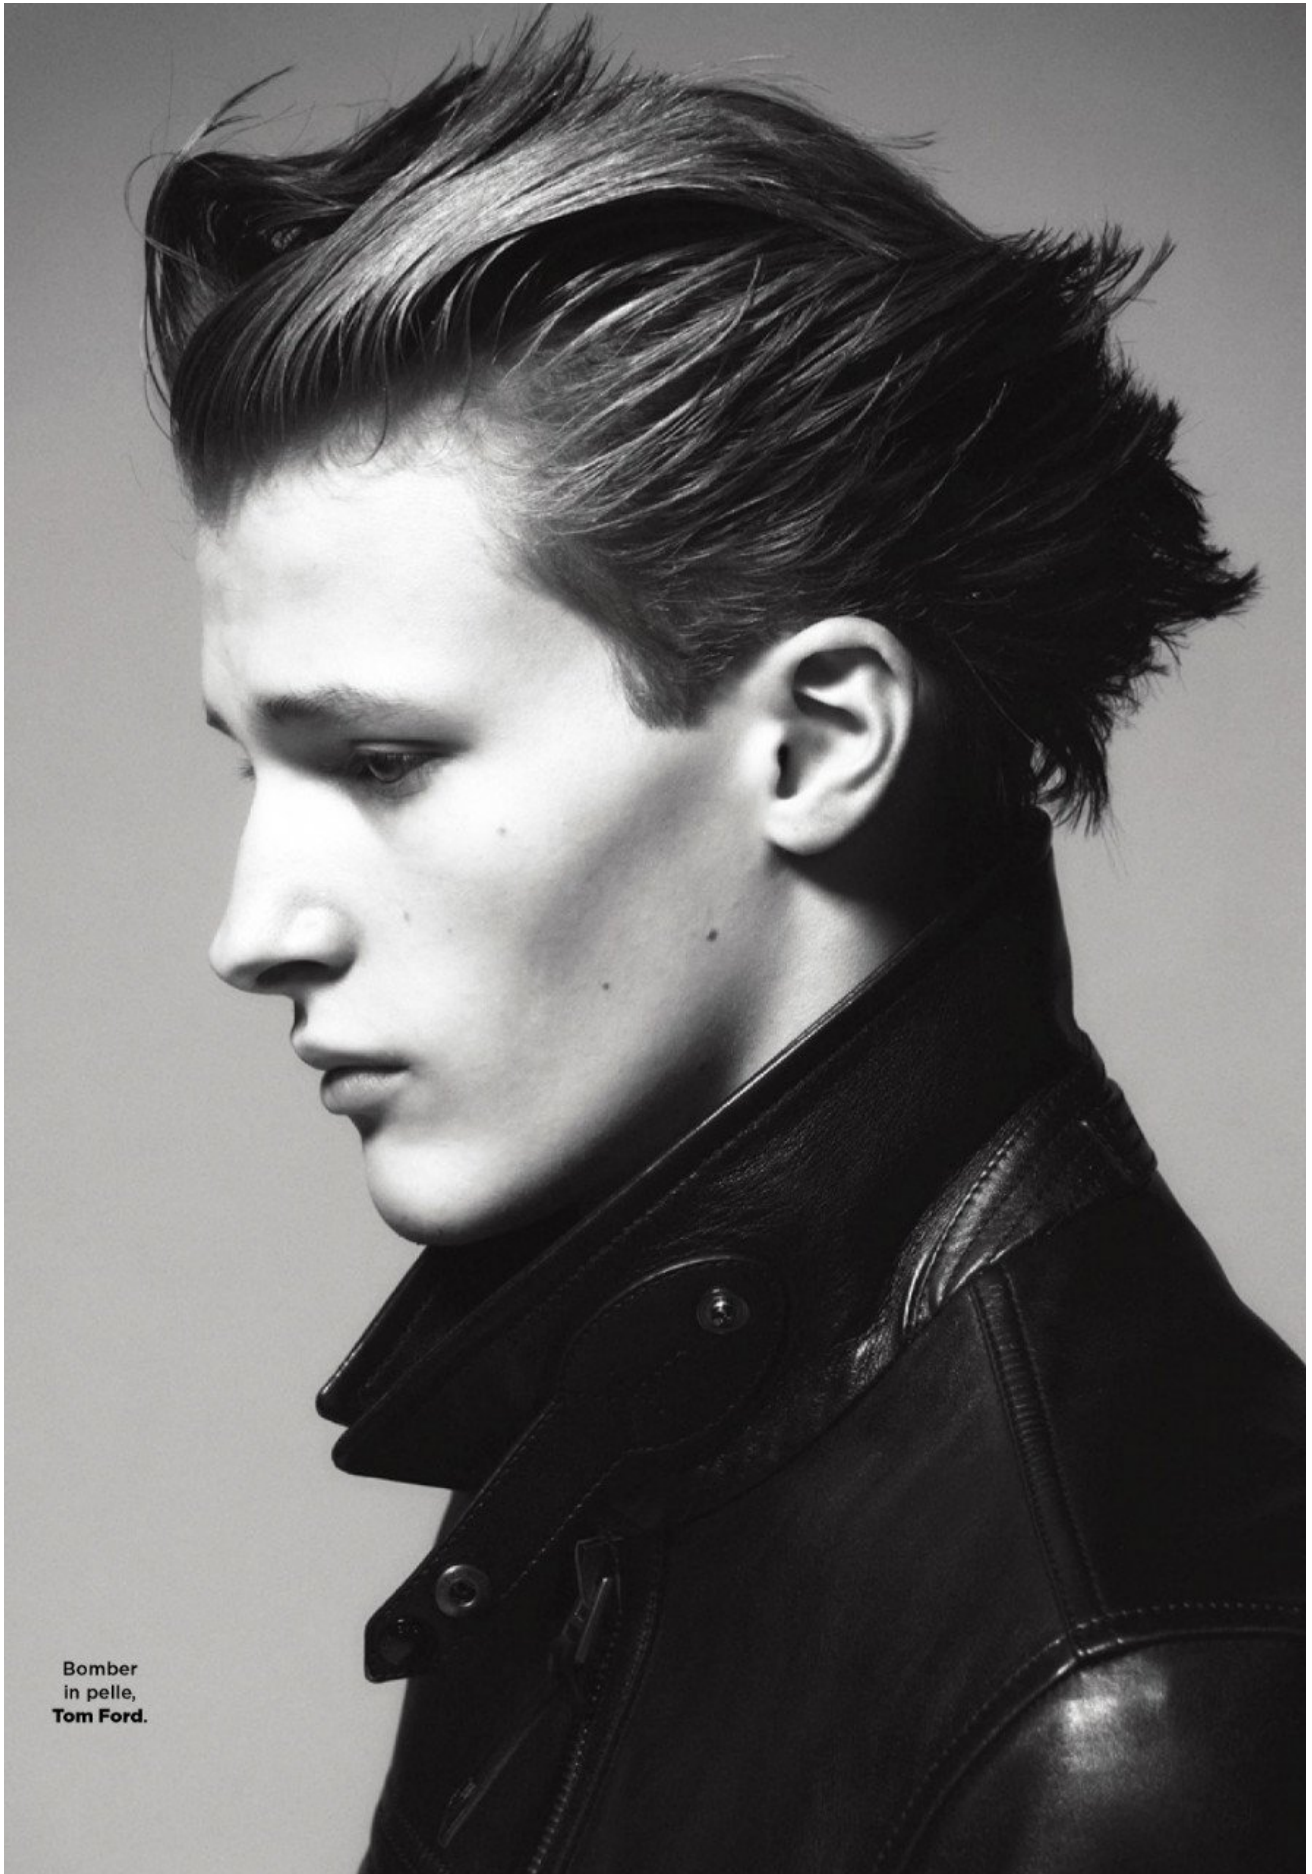

LAURIDS SEIDEL

Bomber
in pelle,
Tom Ford.

HEIGHT 183 | CHEST 88 | WAIST 70 | HIPS 88 | HAIR DARK BLOND | EYES BLUE | SHOES 42 | SUIT 48

kult
GERMANY