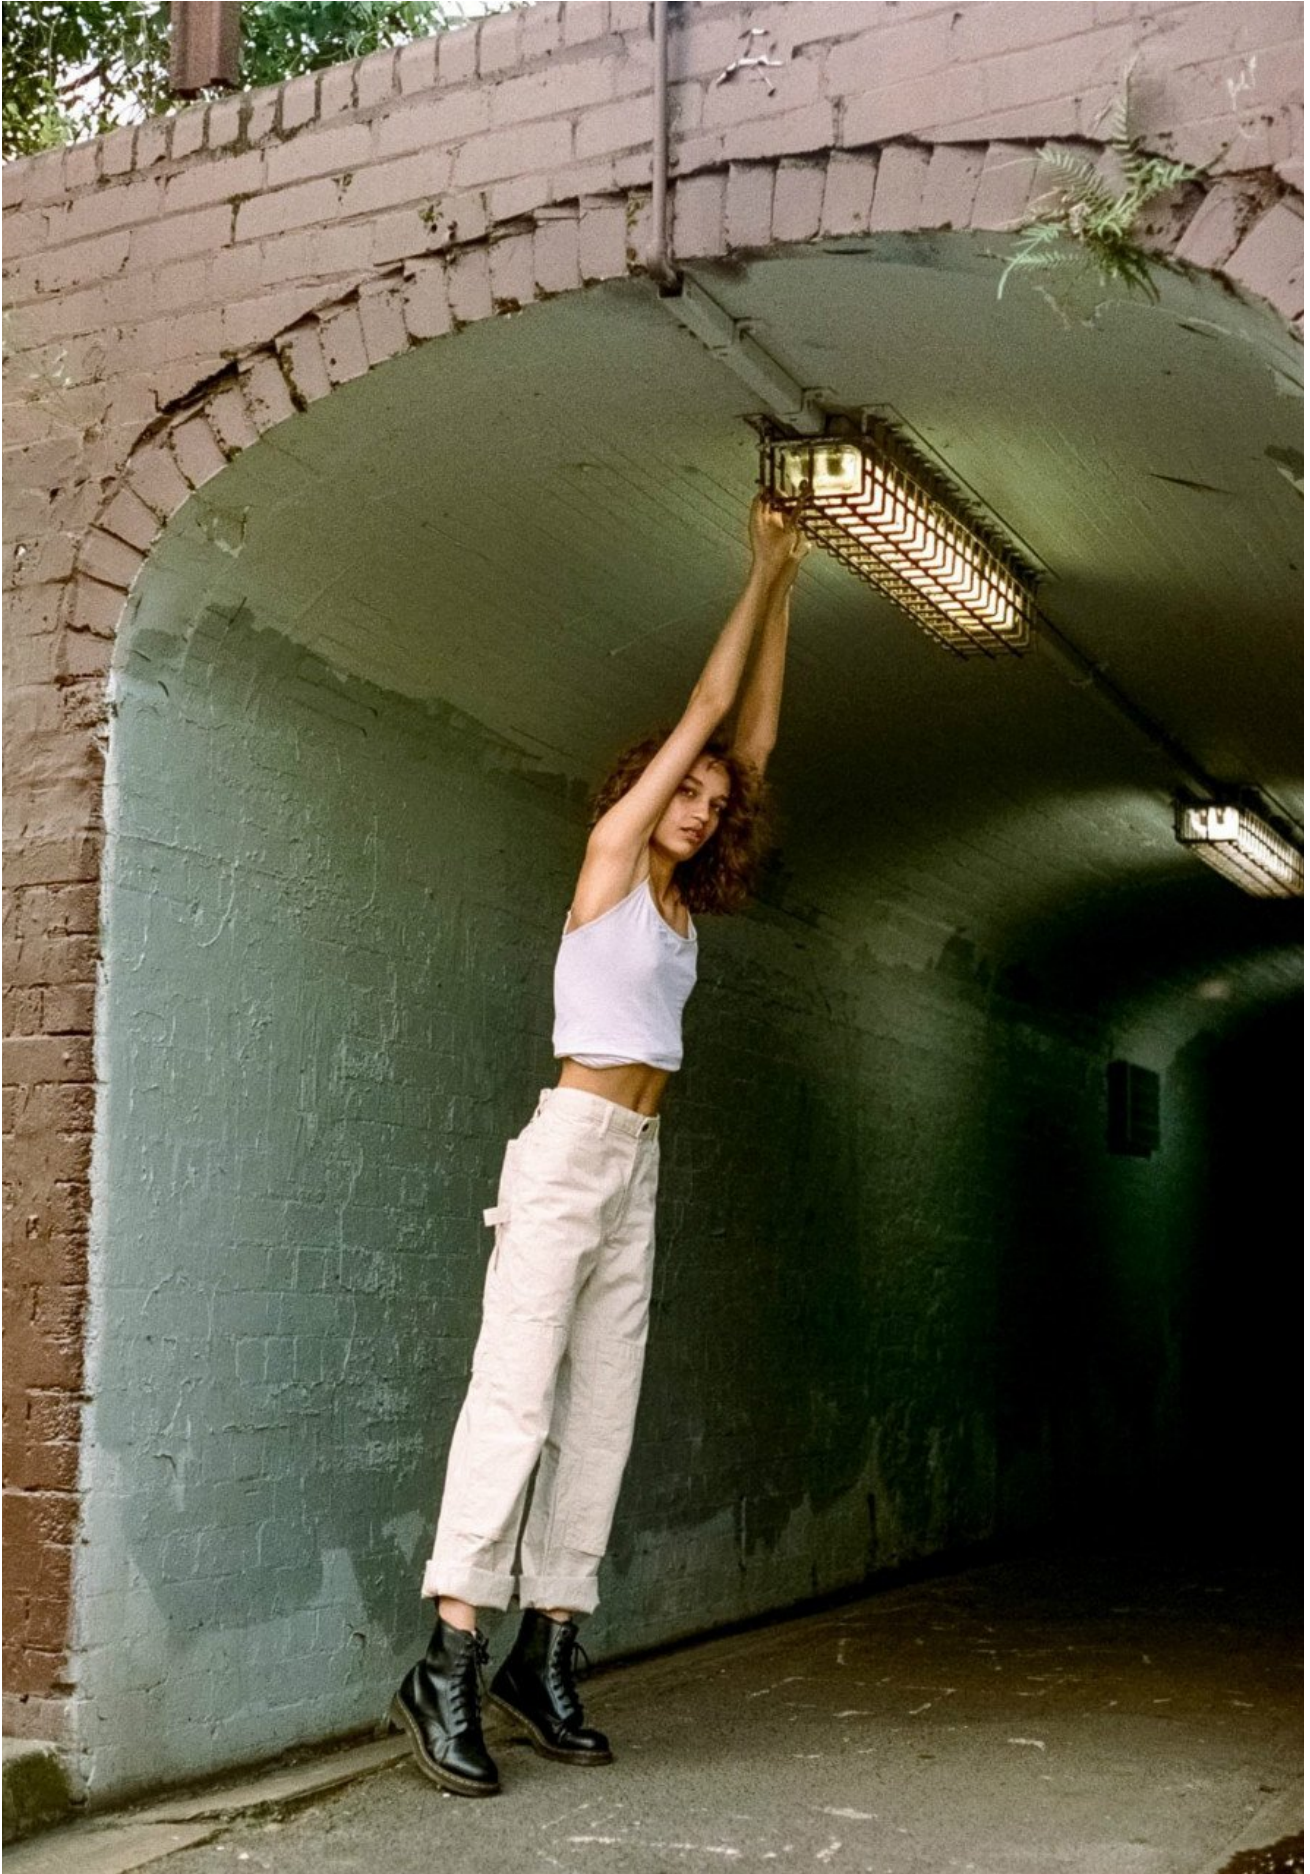

LEXI UPSHAW

HEIGHT 173 | BUST 79 | WAIST 58 | HIPS 86 | HAIR BROWN | EYES HAZEL | SHOES 39

kult
GERMANY