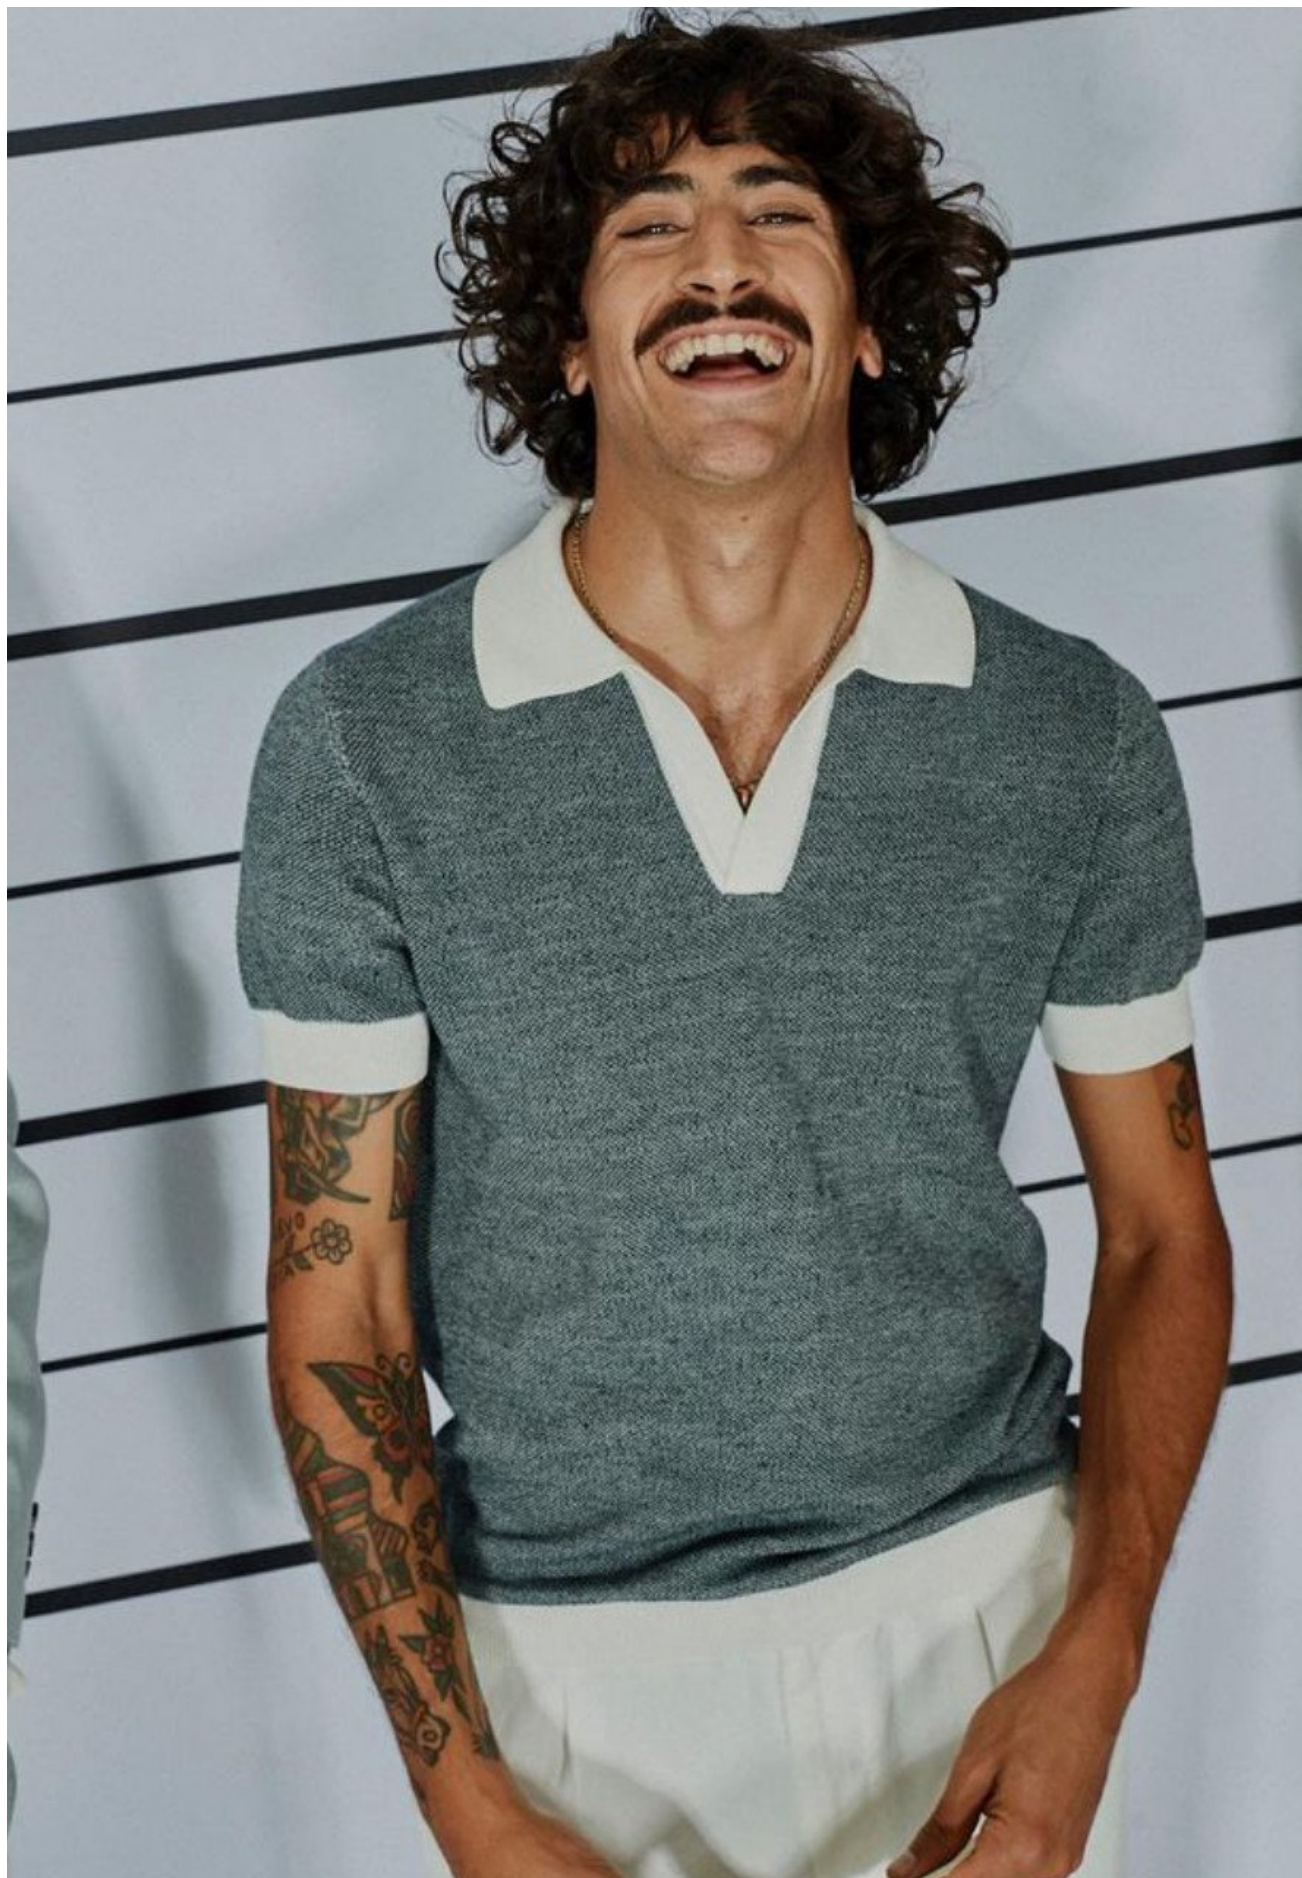

LUCAS AMADOR LLOPEZ

HEIGHT 180 | CHEST 92 | WAIST 32 | HAIR DARK BROWN | EYES GREEN | SHOES 44 1/2

kult
GERMANY