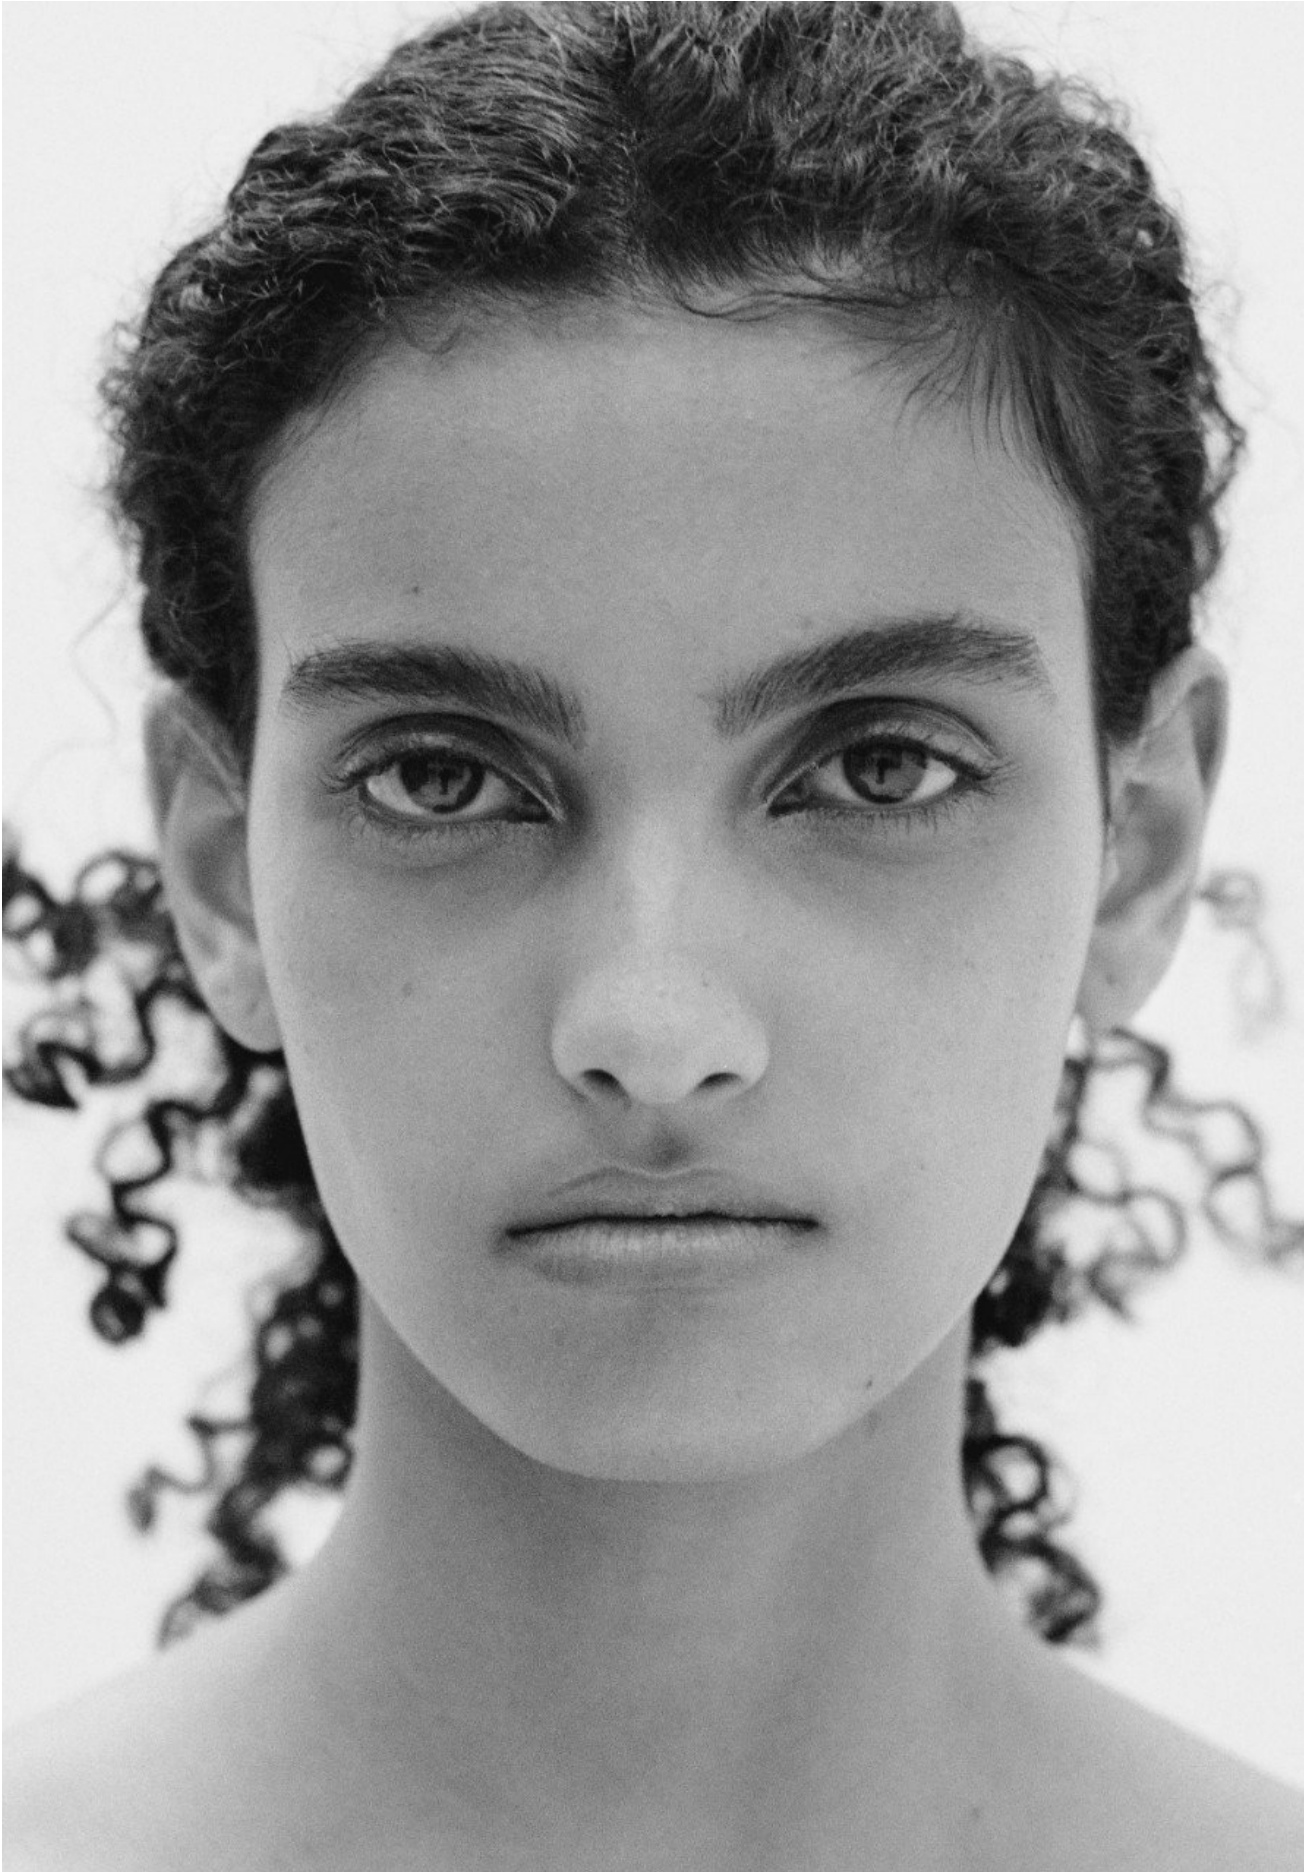

MARIANA BARCELOS

HEIGHT 178 | BUST 78 | WAIST 58 | HIPS 86 | HAIR BLACK | EYES HAZEL | SHOES 39

kult
GERMANY