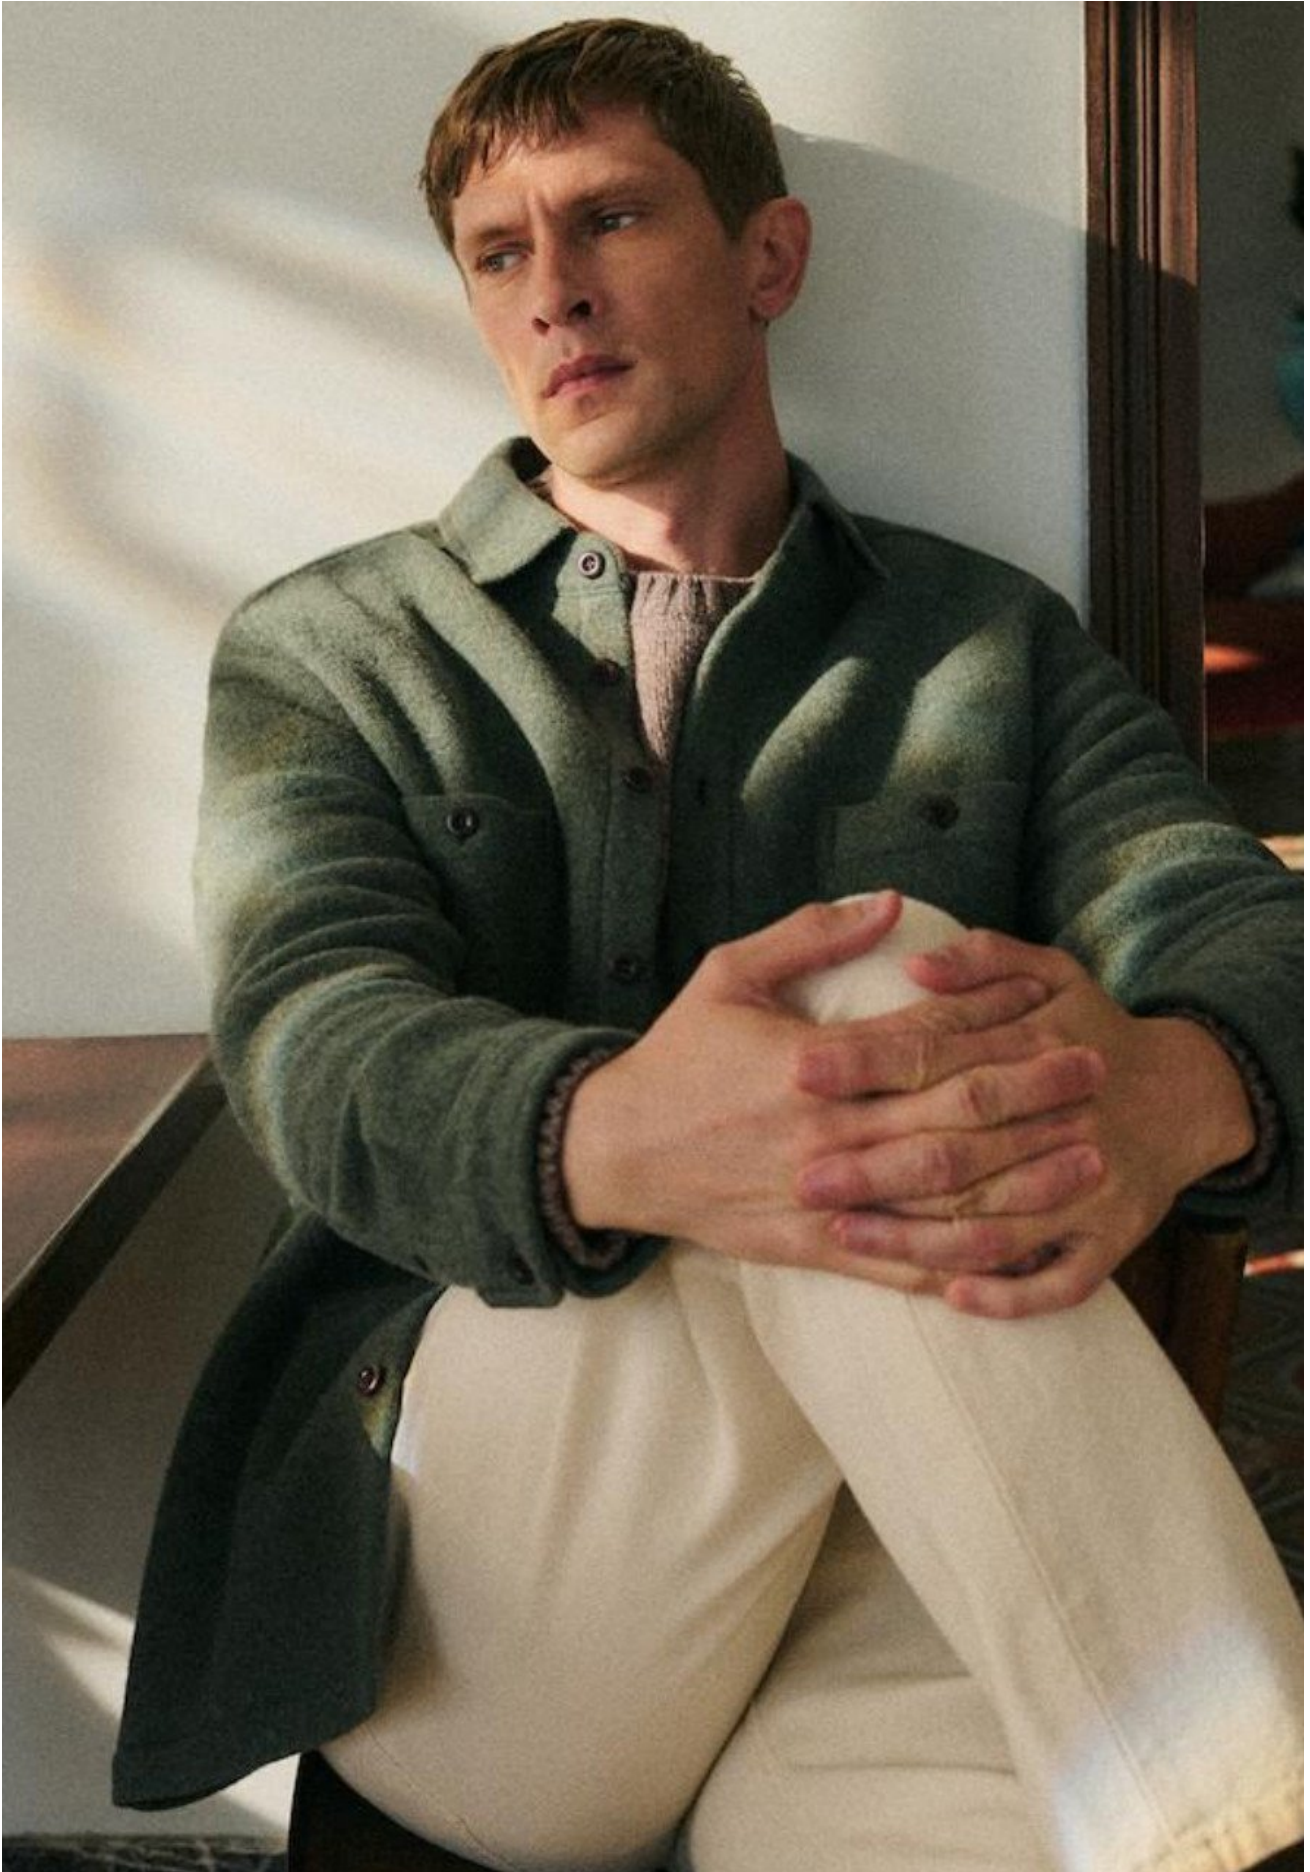

MATHIAS LAURIDSEN

HEIGHT 186 | WAIST 83 | HAIR LIGHT BROWN | EYES BLUE | SHOES 44 | SUIT 48

kult
GERMANY