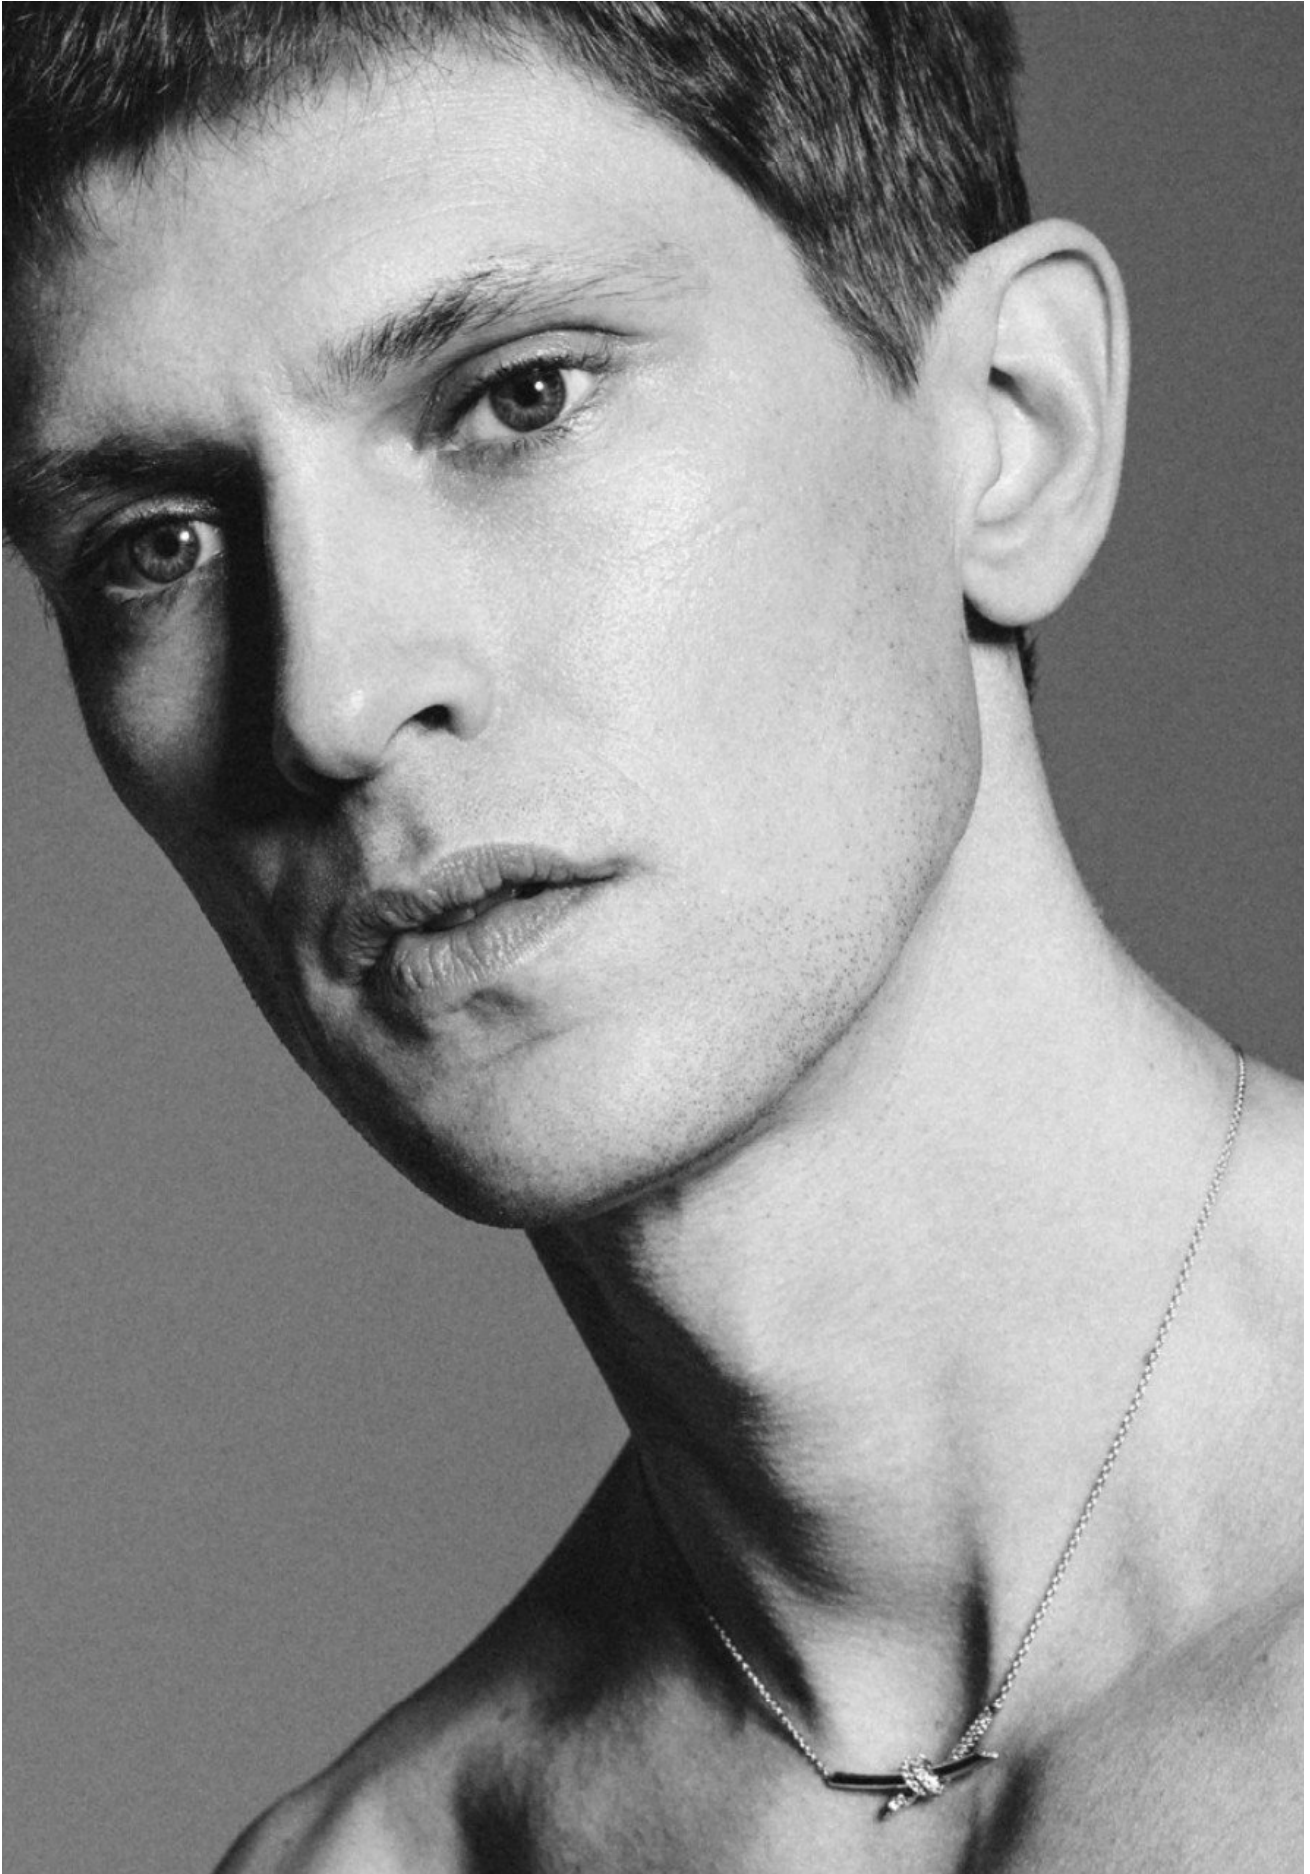

MATHIAS LAURIDSEN

HEIGHT 186 | WAIST 83 | HAIR LIGHT BROWN | EYES BLUE | SHOES 44 | SUIT 48

kult
GERMANY