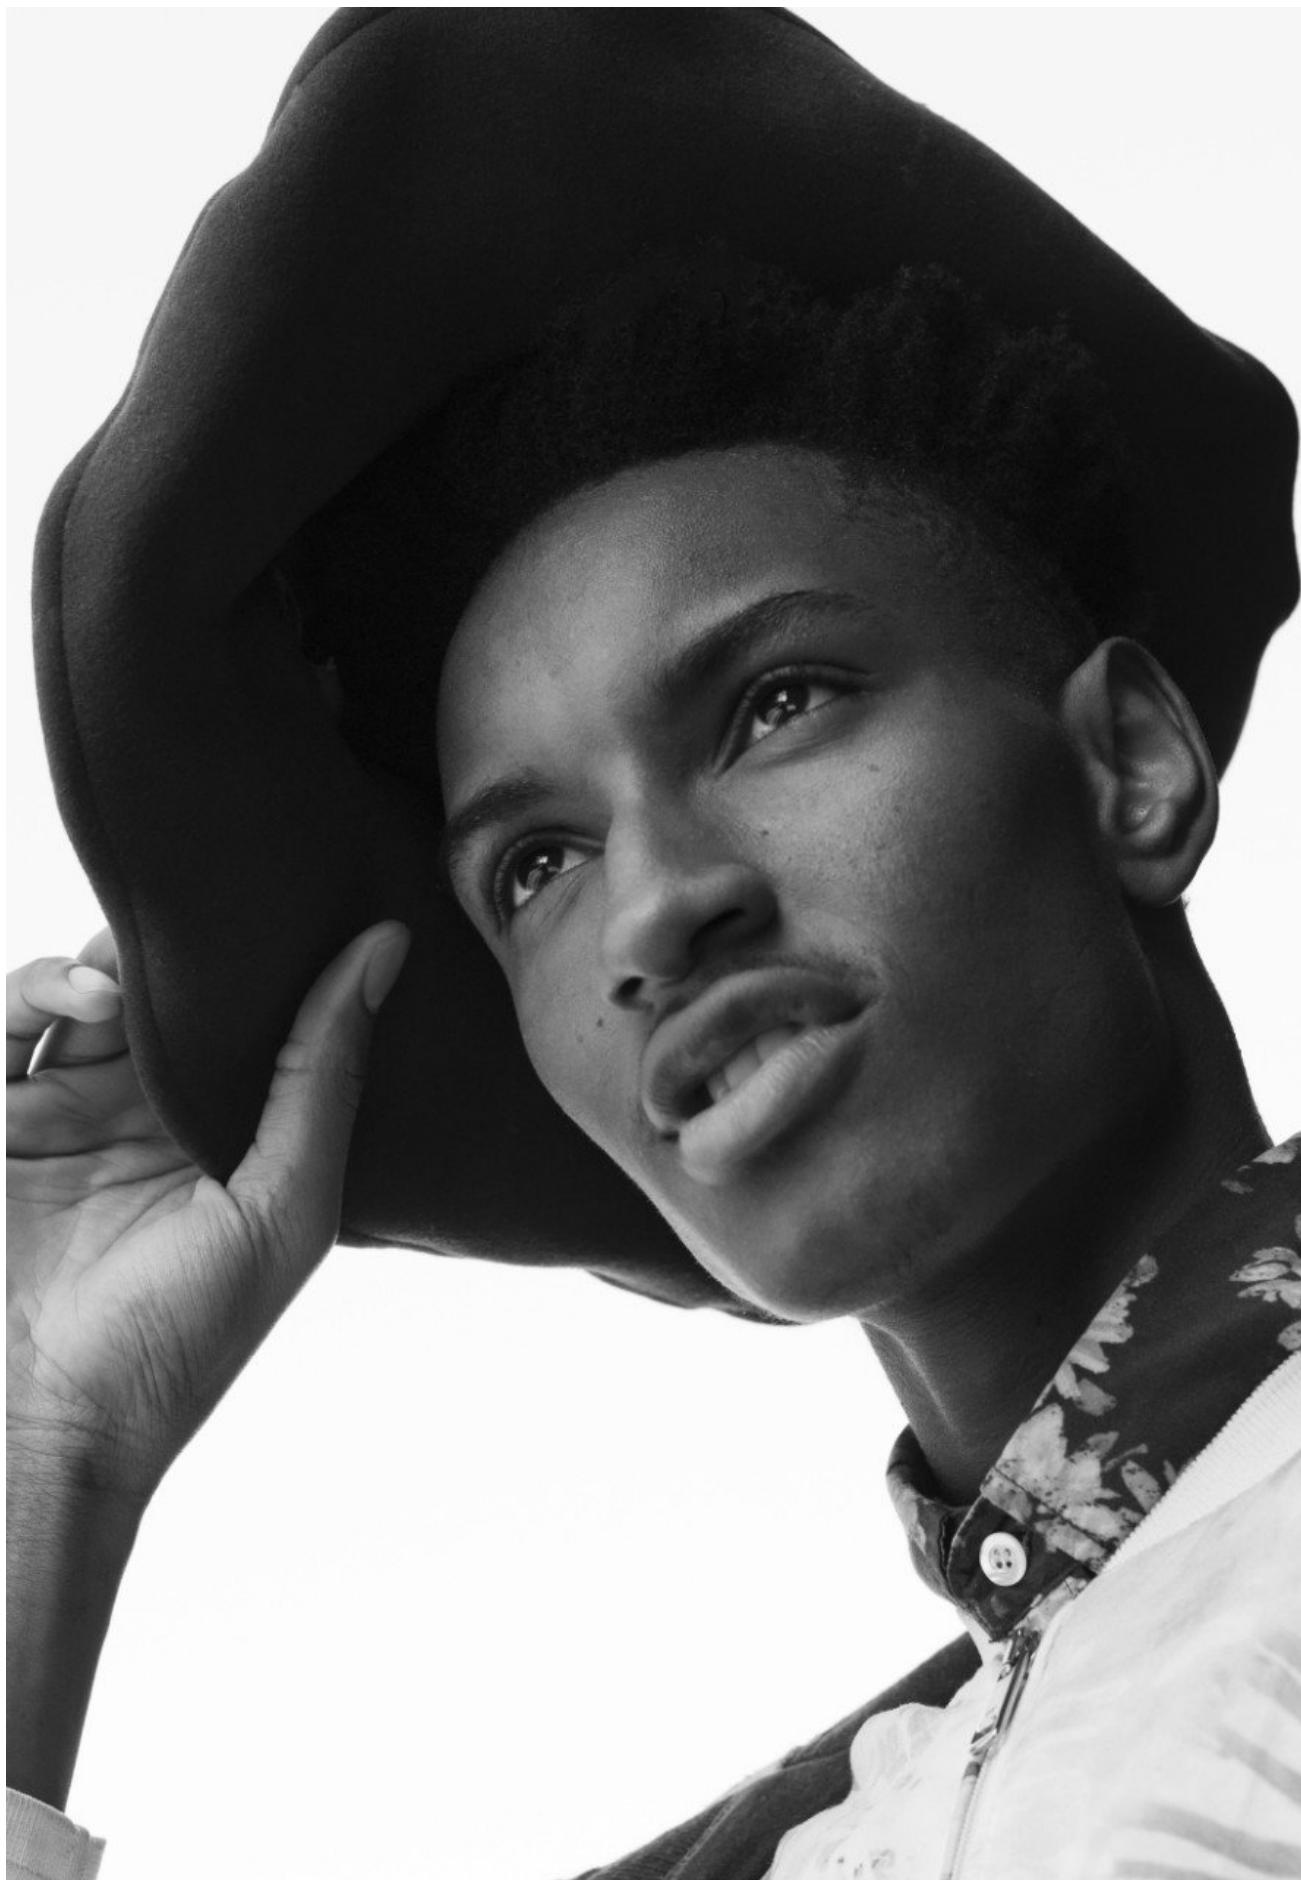

HEIGHT 186 | WAIST 69 | HAIR BLACK | EYES BROWN

kult
GERMANY

MOHAMED BARRIE

HEIGHT 186 | WAIST 69 | HAIR BLACK | EYES BROWN

kult
GERMANY

MOHAMED BARRIE

HEIGHT 186 | WAIST 69 | HAIR BLACK | EYES BROWN

kult
GERMANY