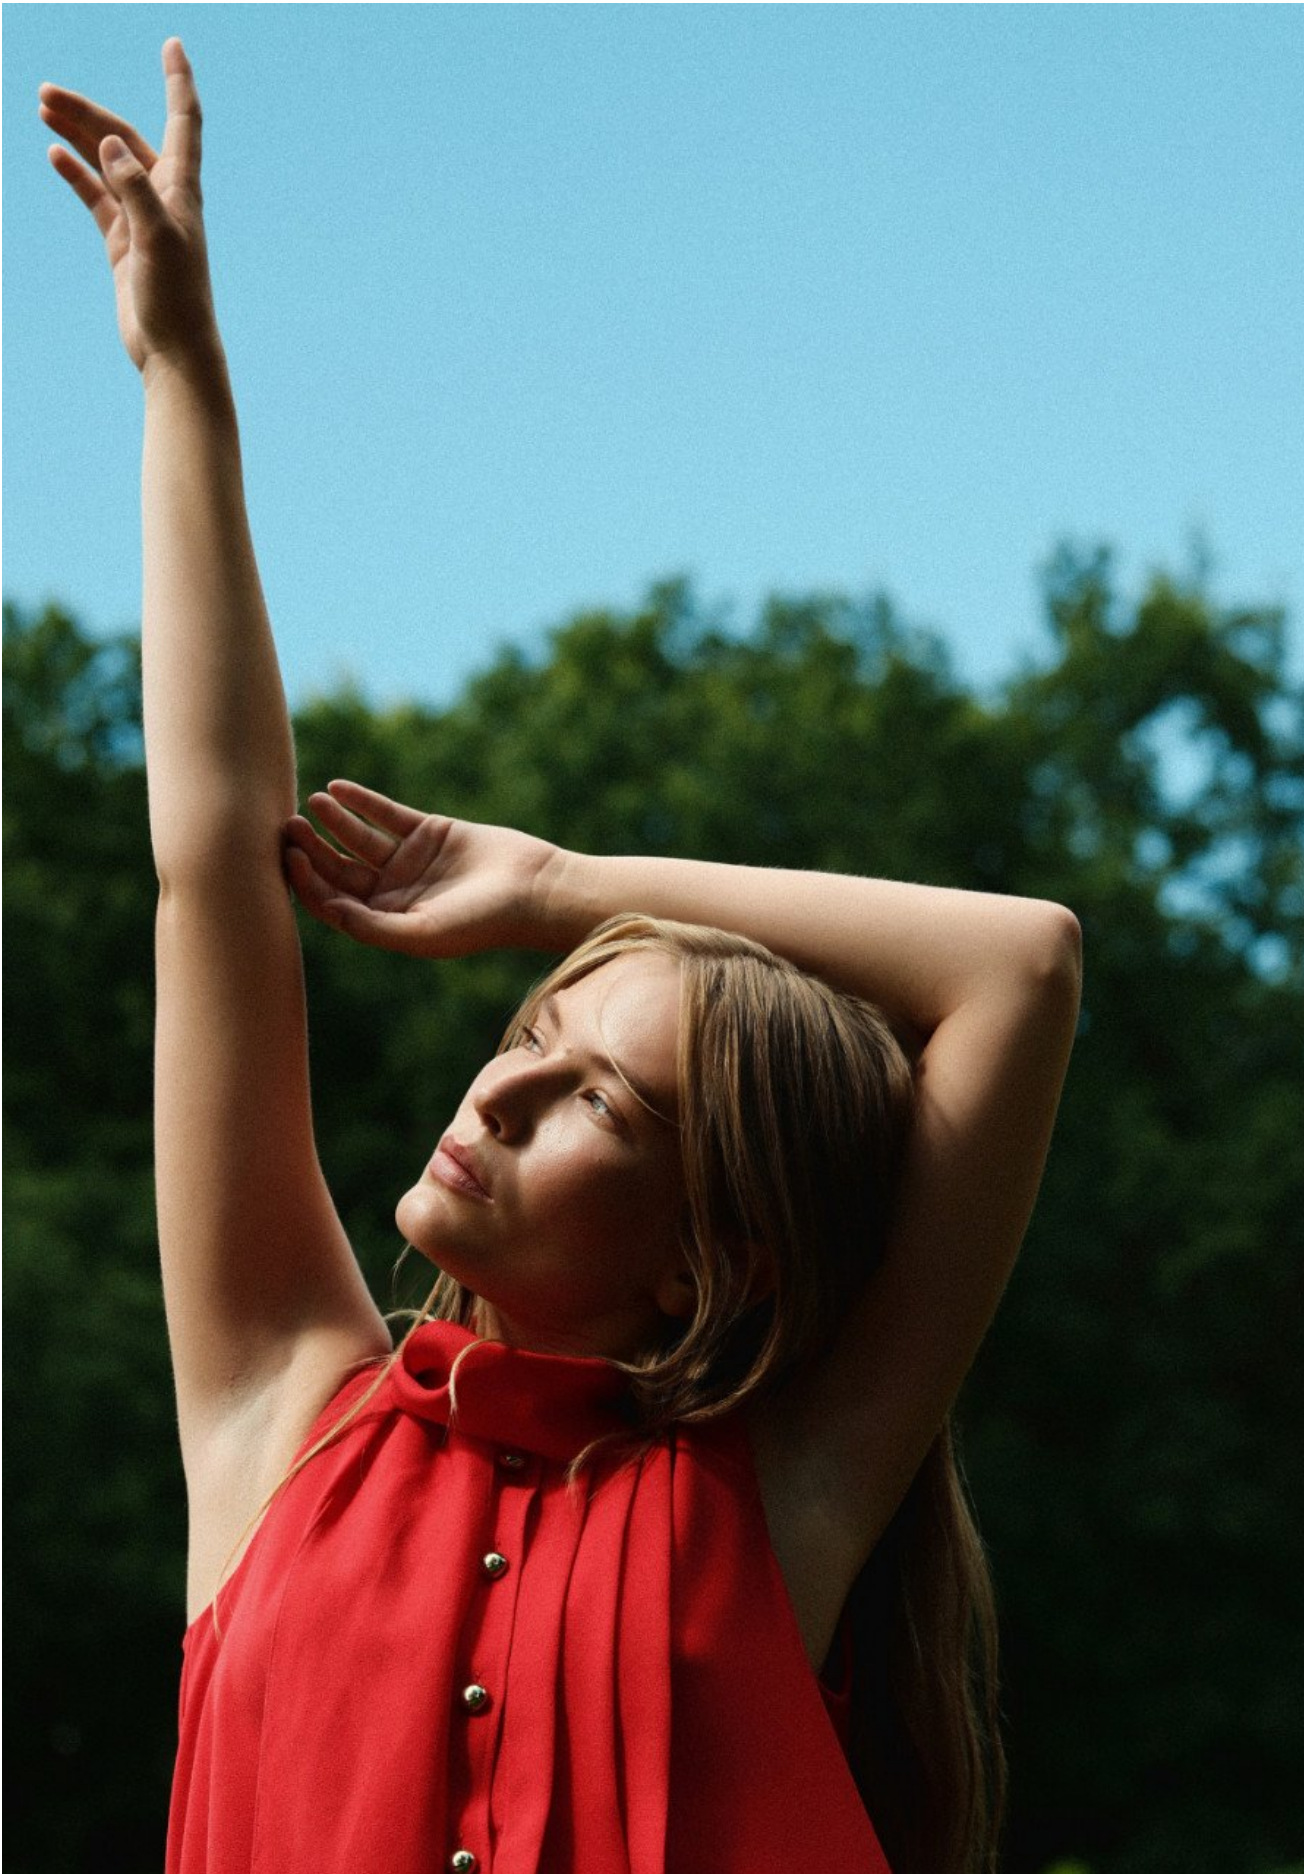

ROSALY

HEIGHT 176 | BUST 85 | WAIST 67 | HIPS 96 | HAIR BLOND | EYES BLUE-GREEN | SHOES 38

kult
GERMANY