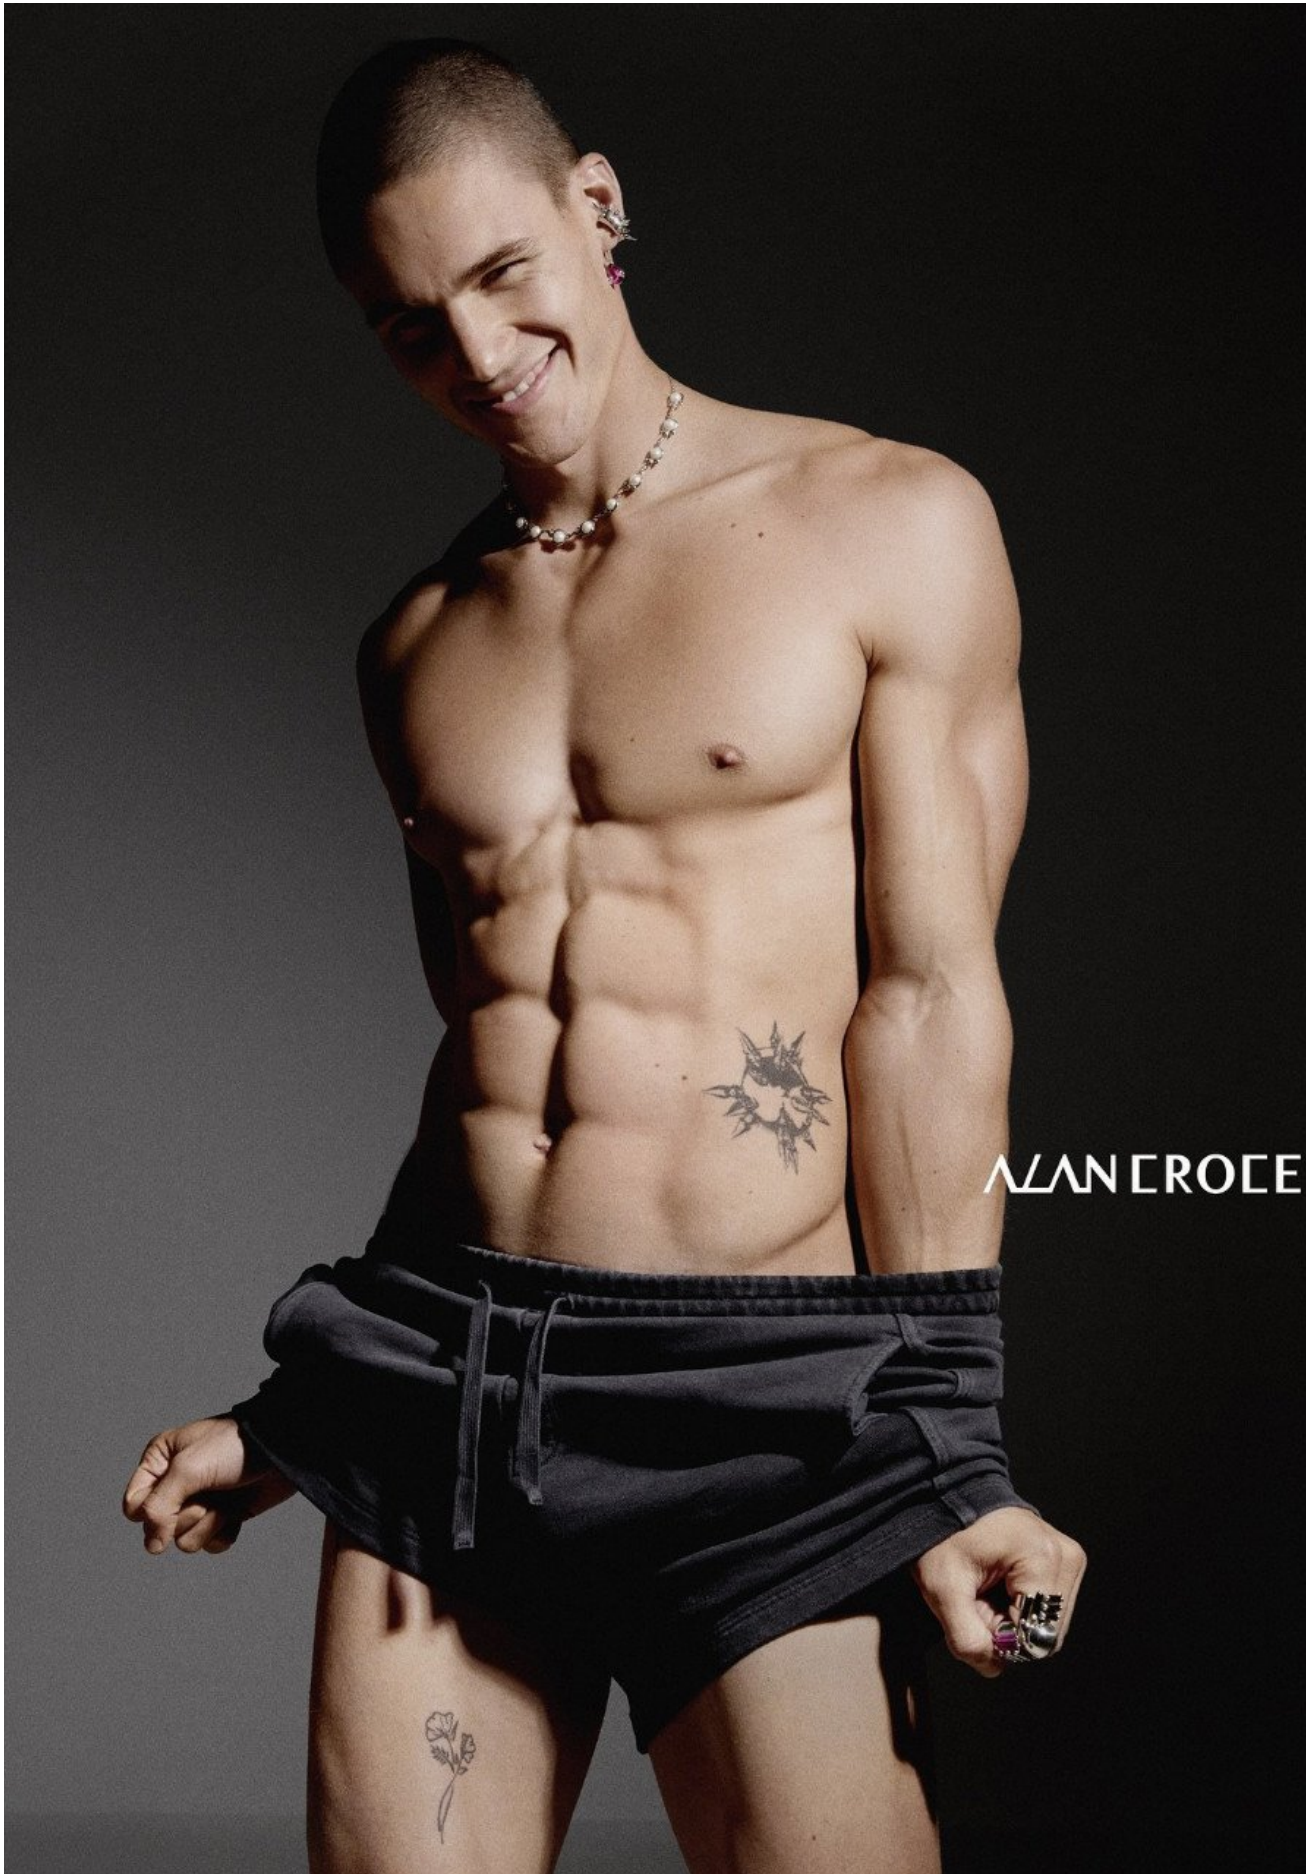

SAMUEL WATSON

ALAN CROCE

HEIGHT 191 | CHEST 96 | WAIST 80 | HAIR BROWN | EYES BROWN

kult
GERMANY