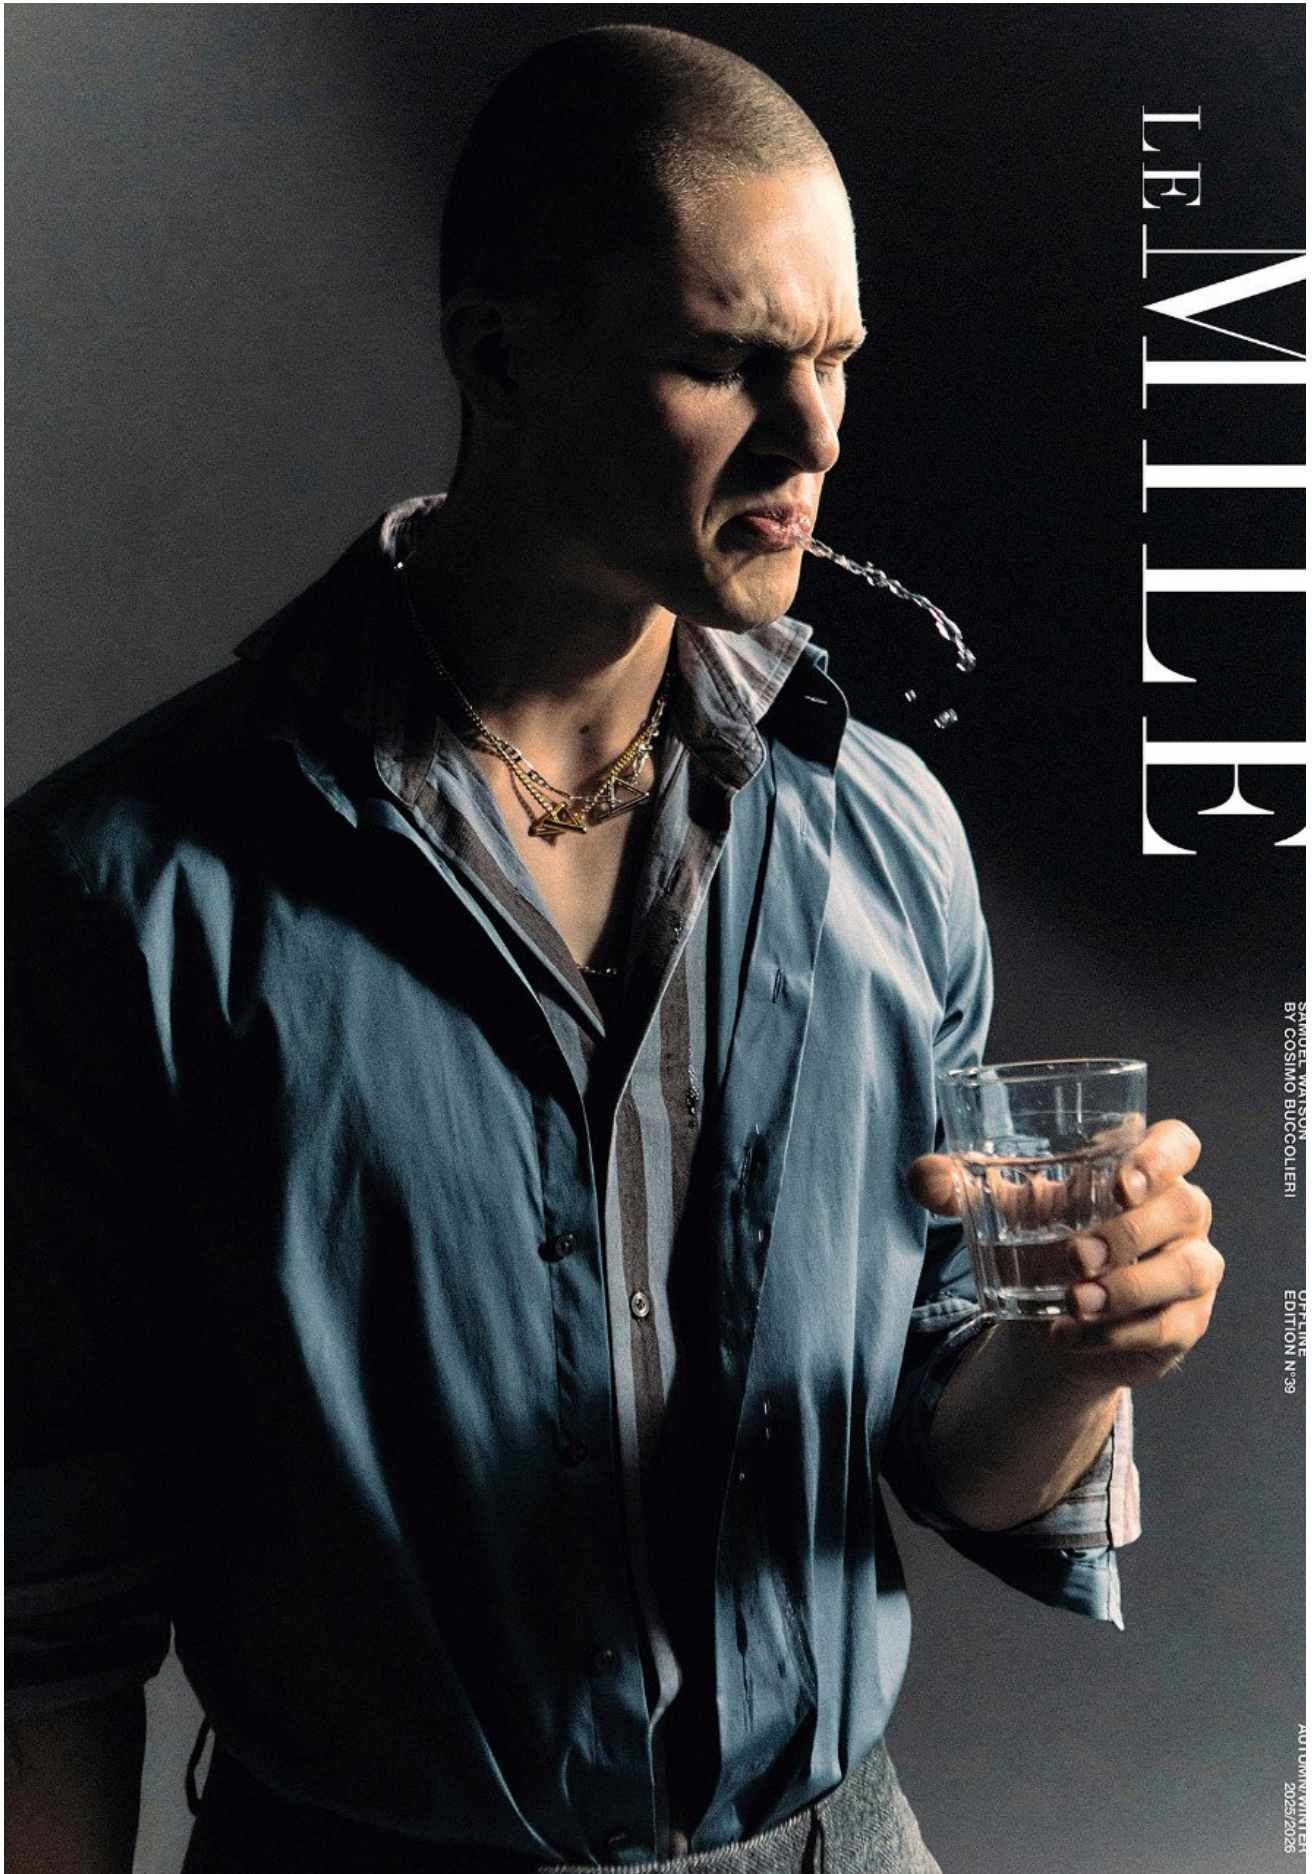

Numéro

NEW YORK

Starring
Samuel Watson

HEIGHT 191 | CHEST 96 | WAIST 80 | HAIR BROWN | EYES BROWN

kult
GERMANY

SAMUEL WATSON

LE
M
I
E
R

SAMUEL WATSON
BY COSIMO BUCCOLIERI