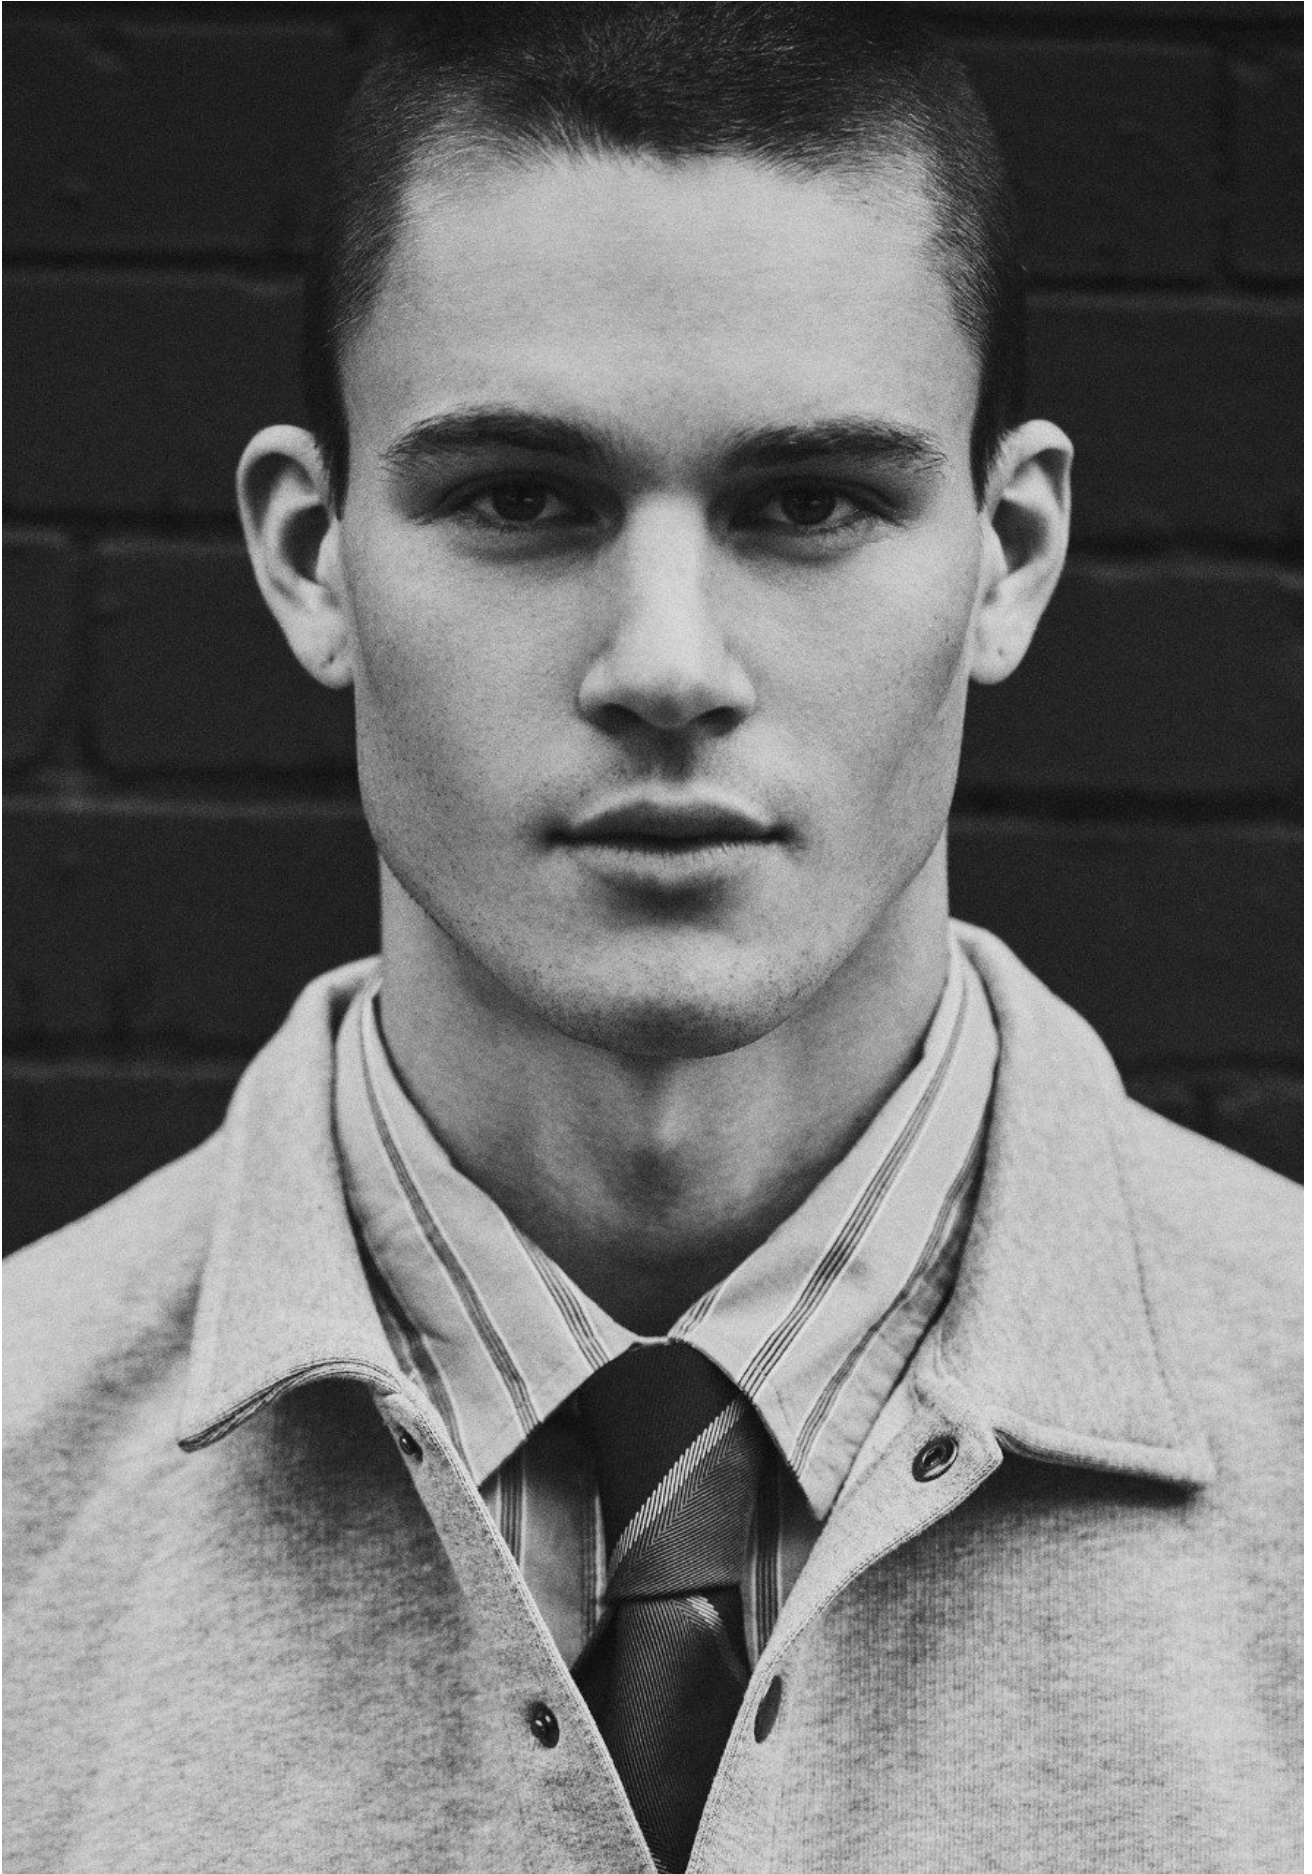

SAMUEL WATSON

HEIGHT 191 | CHEST 96 | WAIST 80 | HAIR BROWN | EYES BROWN

kult
GERMANY