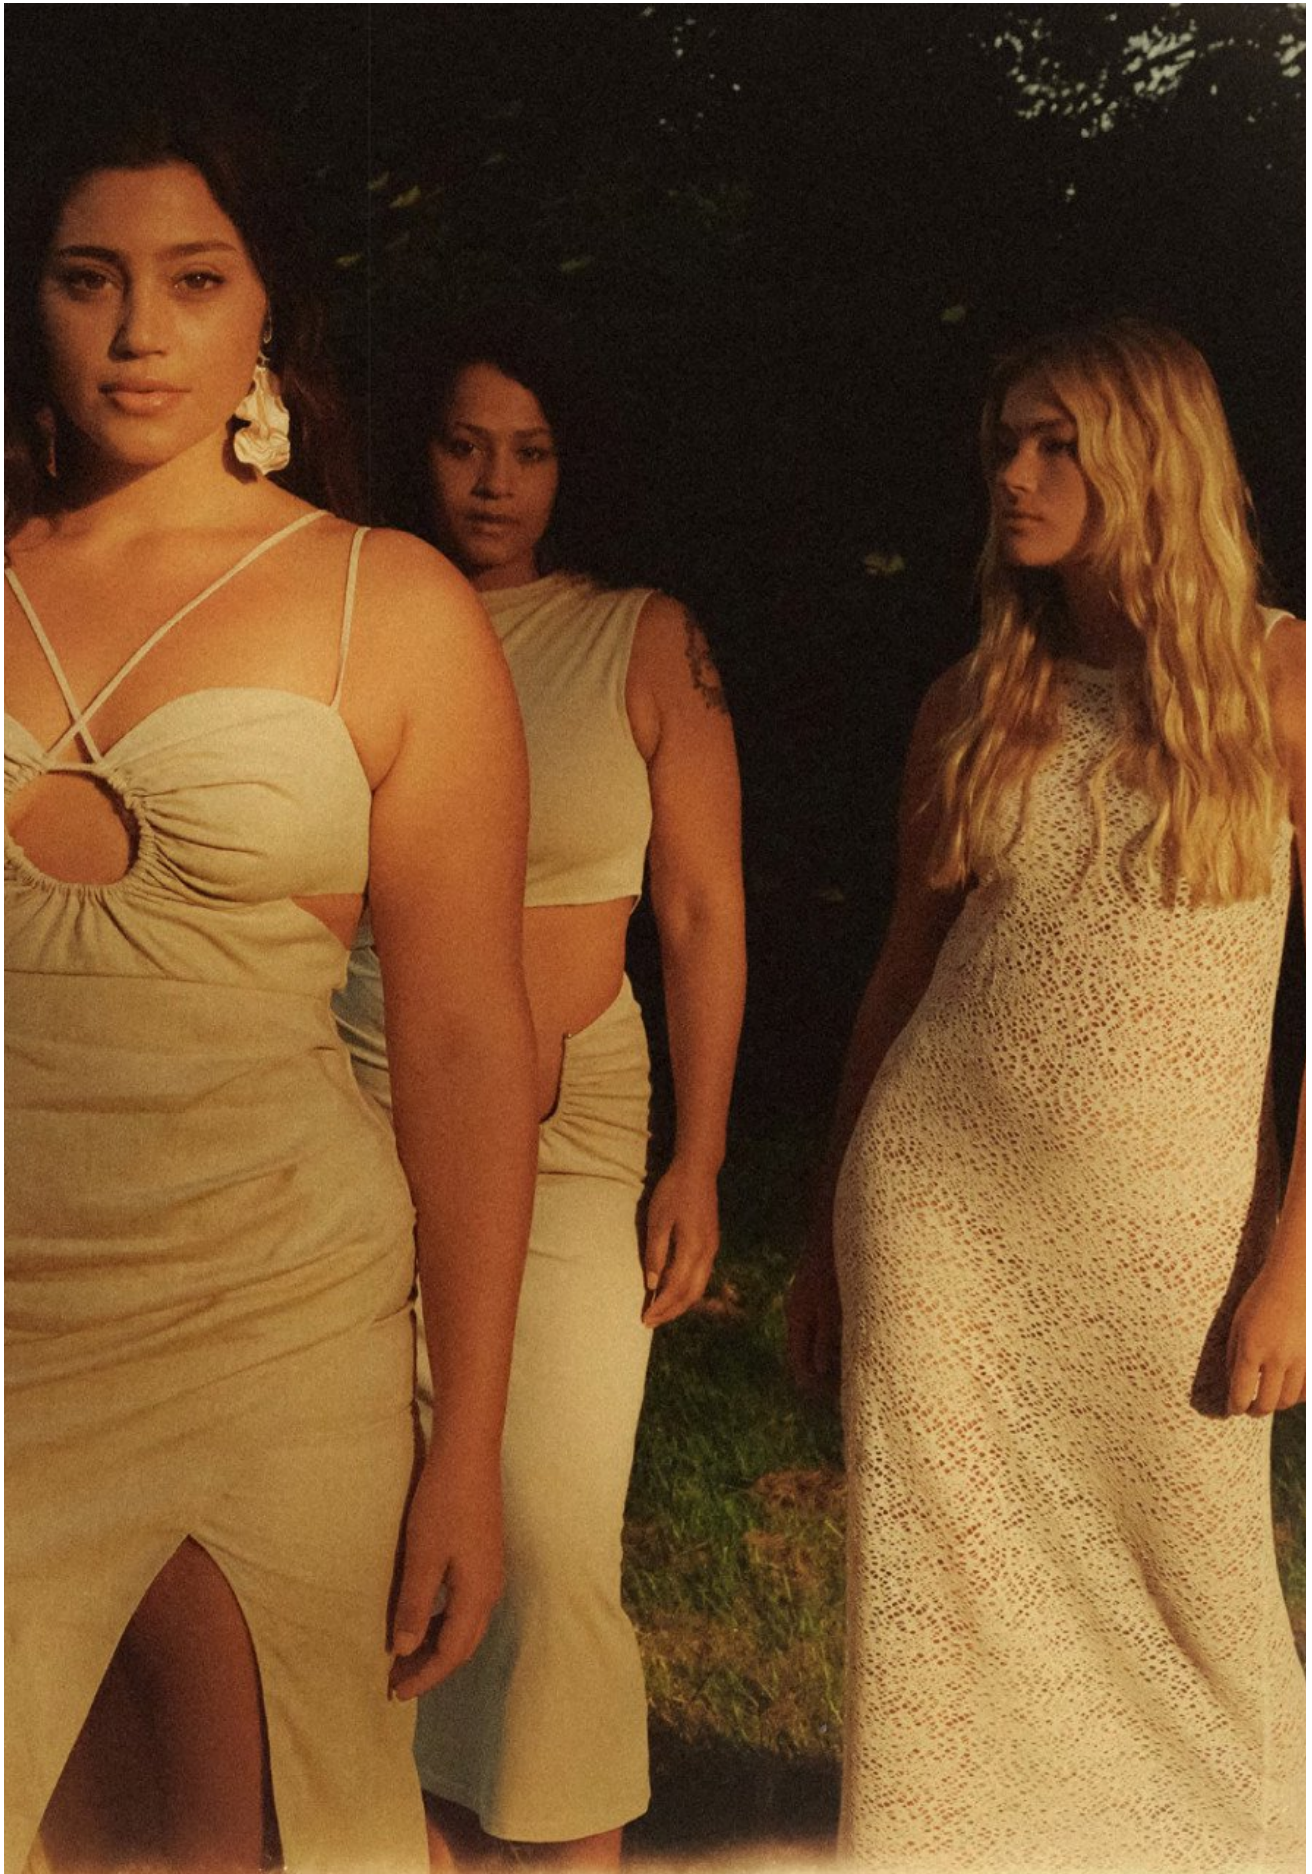

SOPHIE MEULENBROEK

HEIGHT 173 | BUST 89 | WAIST 73 | HIPS 103 | HAIR BLOND | EYES BLUE | SHOES 40

kult
GERMANY