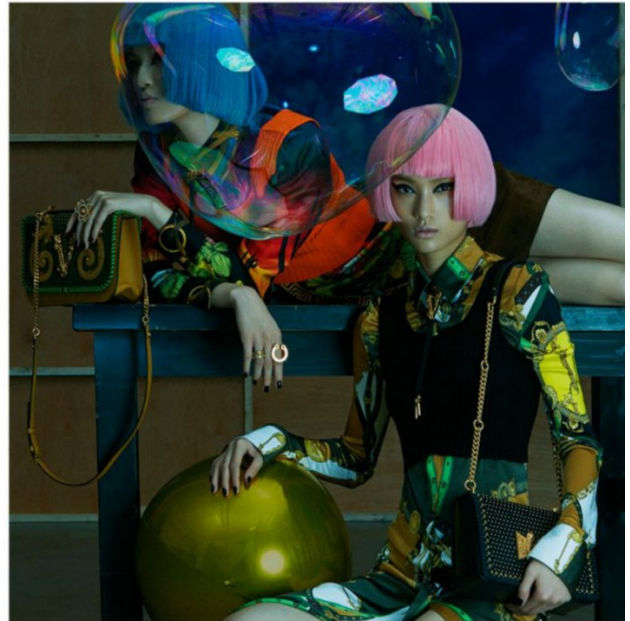

TINGLEI LIU

SHION 芭莎盛视

The AMUSEMENT PARK 乐园

奇幻乐园，欢乐限时供应。

摄影 / Wang Lei, Ding Kun
造型 / Frankie
化妆 / Kerline
发型 / 刘宇
模特 / 刘坤豪 (火石文化), 王元卿 (星力模特), 廖方琳 (龙腾精英),
刘霞宇 (盛世模特), 王蕊 (FOCUS)
统筹 / 范妮服装 设计 / 范妮
助理 / 廖俊琦

配饰
衬衫, 针织背心, 项链, 手链 均为 Versace
配饰
衬衫, 针织背心, 手链, 项链, 戒指, 手链 均为 Versace

HEIGHT 173 | BUST 79 | WAIST 59 | HIPS 87 | HAIR DARK BROWN | EYES BLACK | SHOES 39

kult
GERMANY